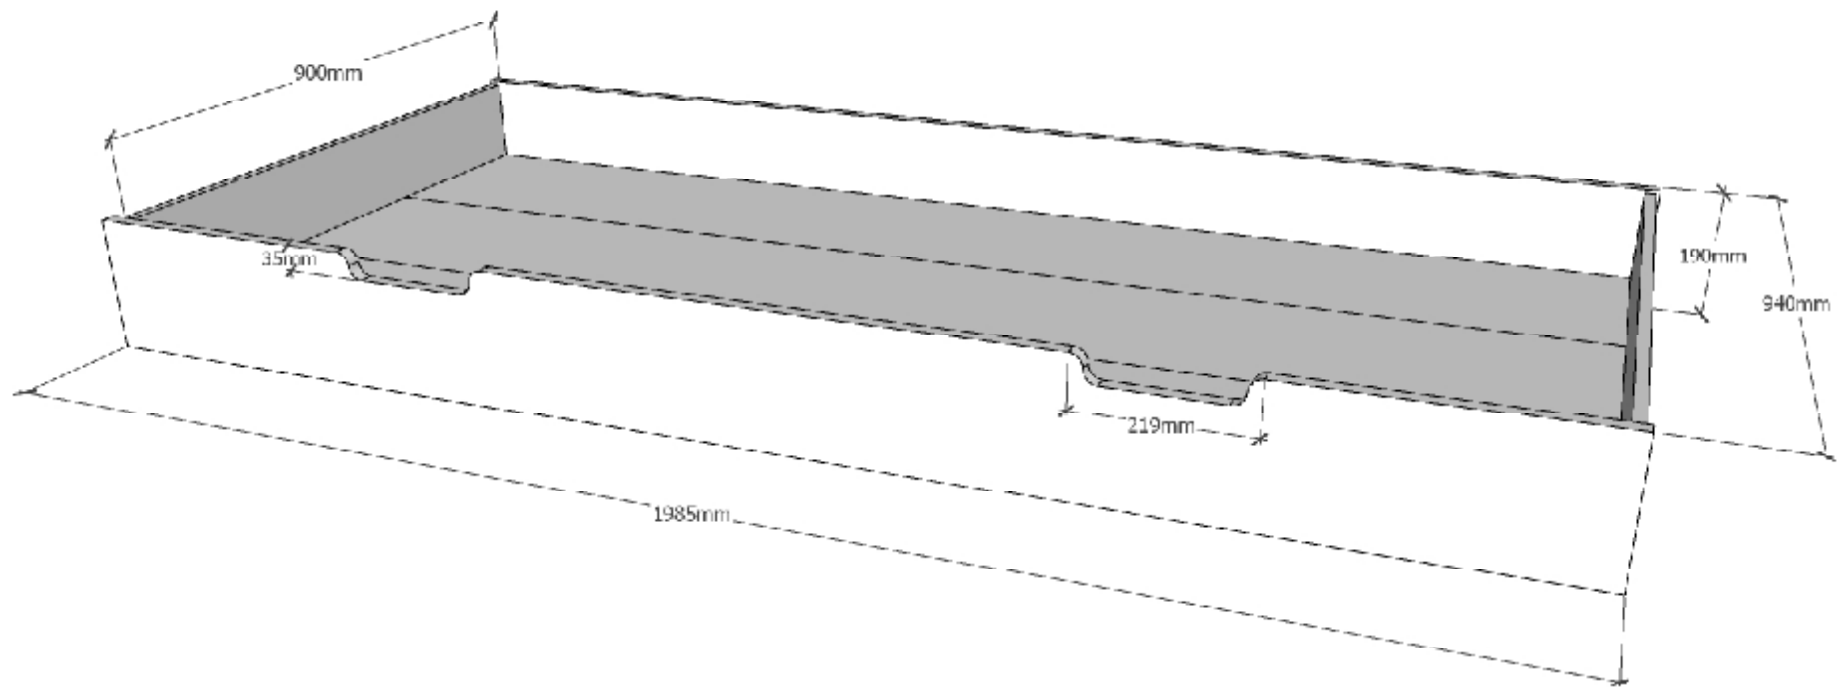

SOLID PINE WOOD+MDF

HOUSE BED L:2140mm H:1590mm D:1060mm
INNER SIZE 2000mmx900mm

MODEL : HB902614

DRAWER BED L:1985mm H:190mm D:940mm

MODEL : HBRB9014