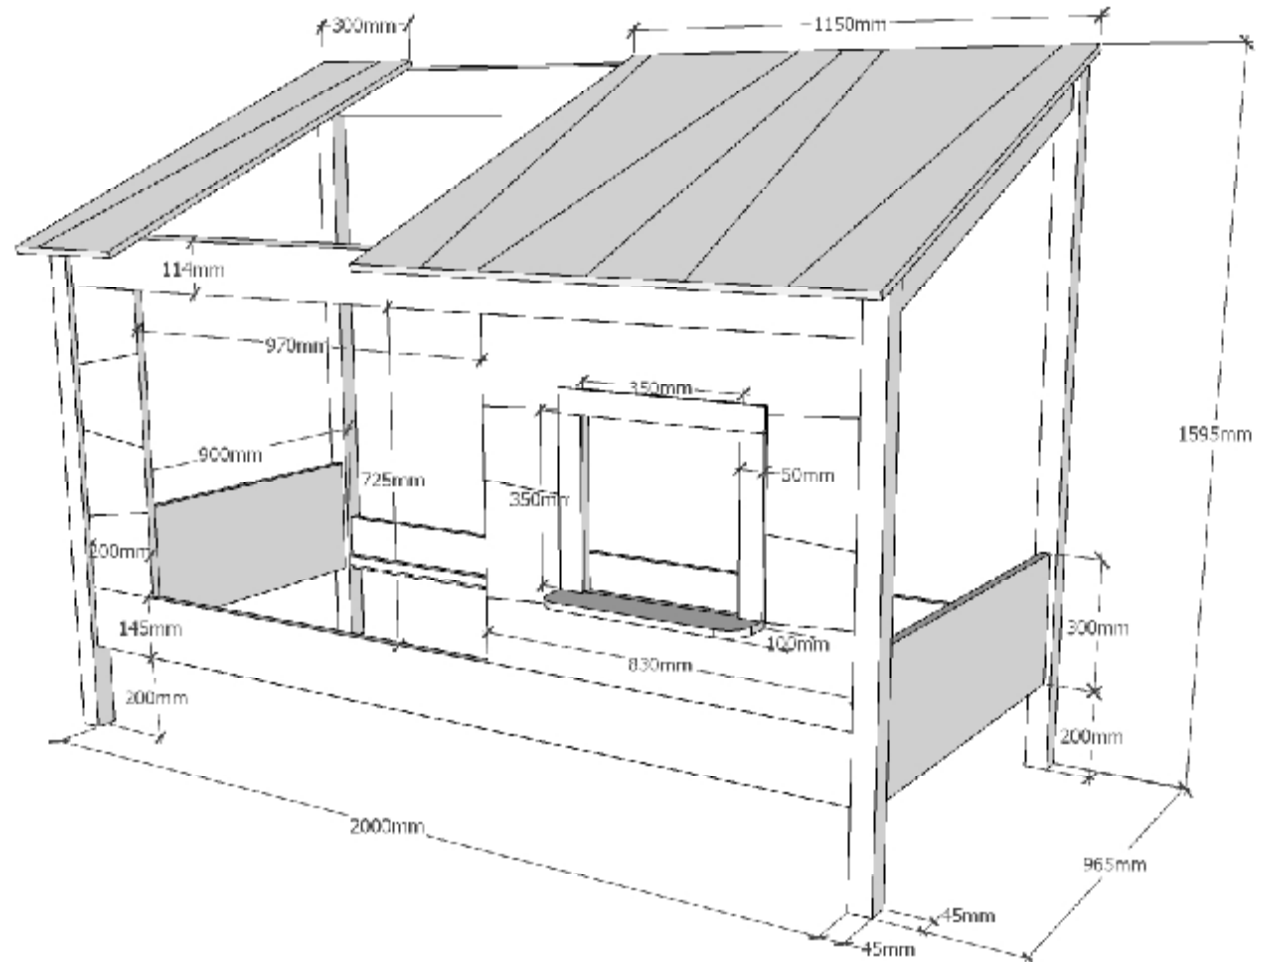

SOLID PINE WOOD+MDF

HOUSE BED L:2140mm H:1590mm D:1060mm
INNER SIZE 2000mmx900mm

MODEL : HB902614

DRAWER BED L:1985mm H:190mm D:940mm

MODEL : HBRB9014