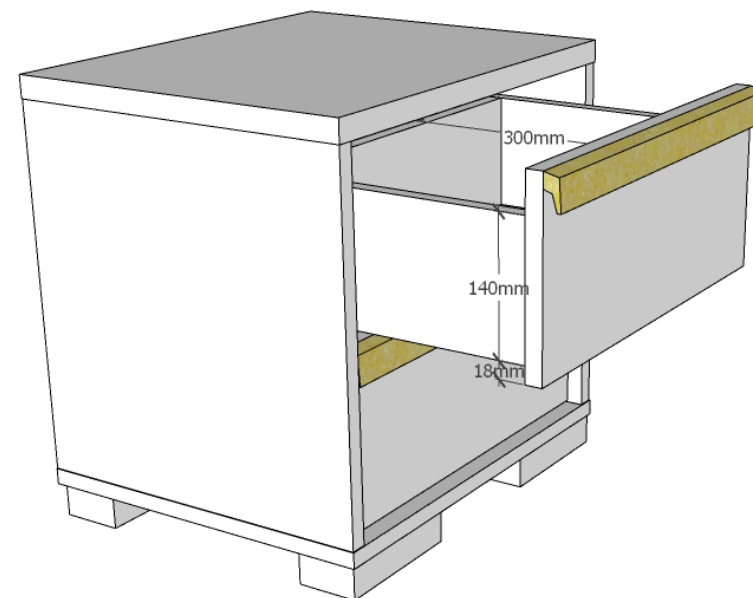

L:481mm H:488mm D:400mm

LONDEN NIGHTCHEST : LDNA22..