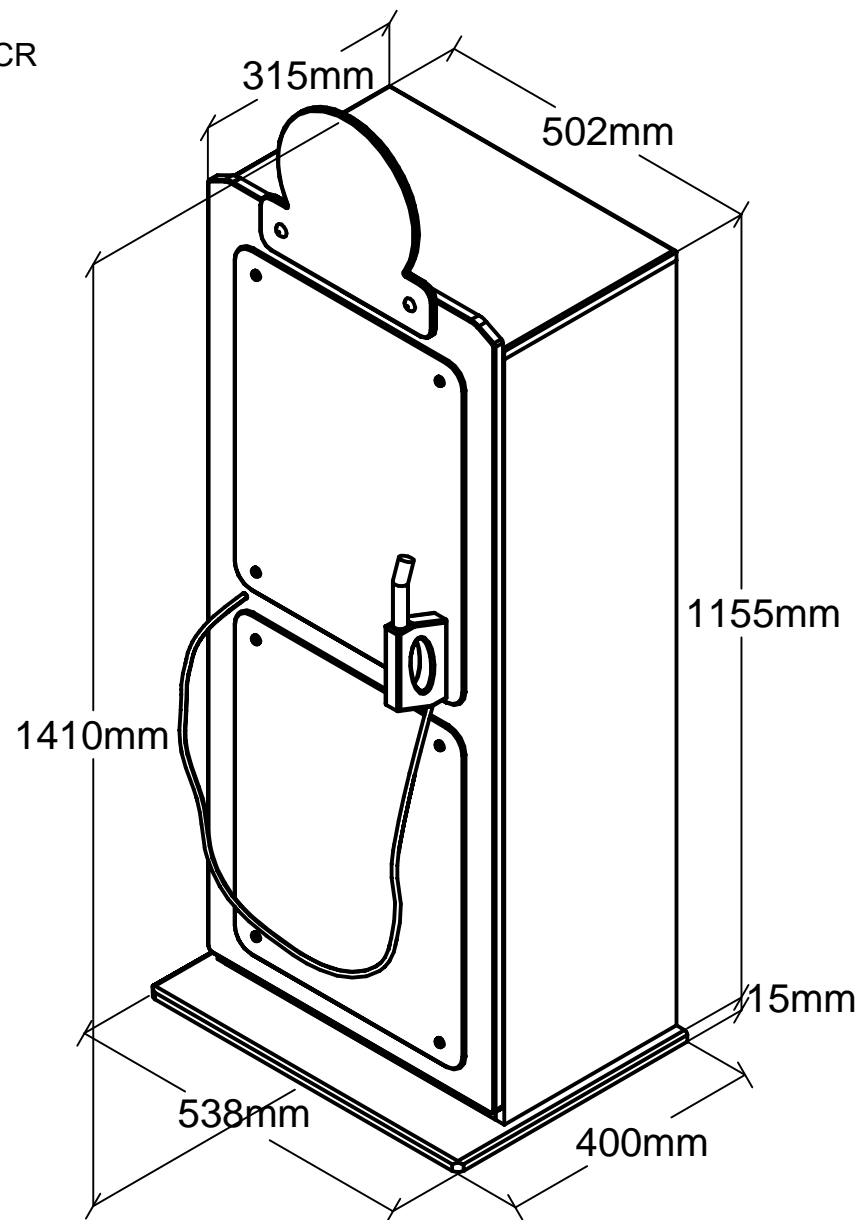

MODEL FUNBED WARDROBE: SCGTGR

W:500mm H: 1410mm D: 400mm