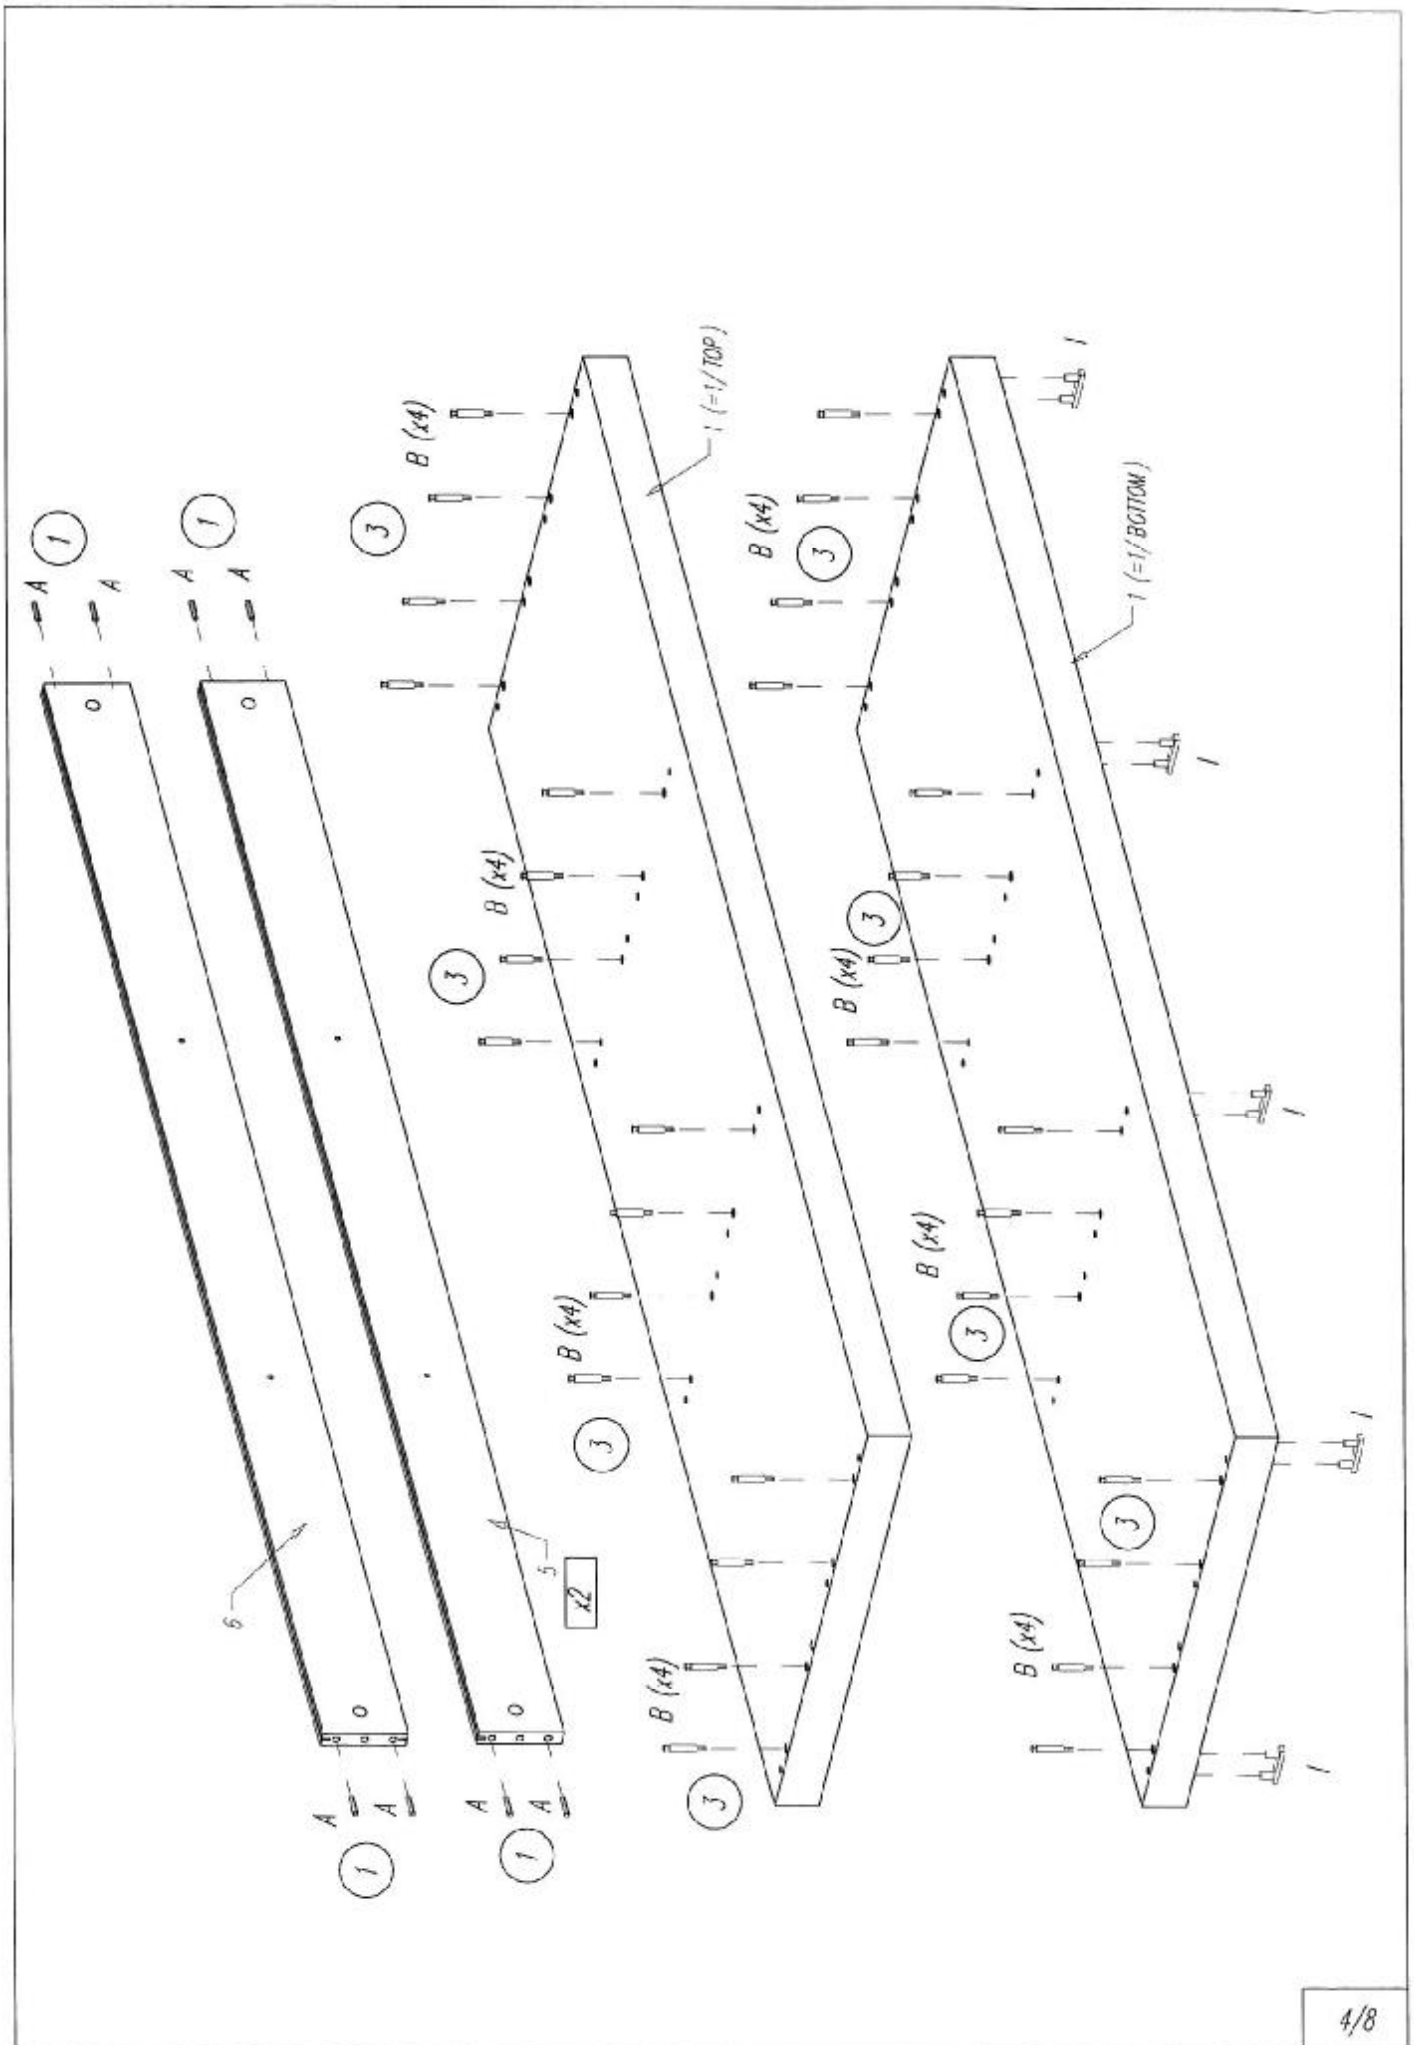

LARA-ROB W3- 2

LARA-W3-T4 ver. 4/2019

	Part no. 7: 540x516 mm
	Part no. 8: 502x516 mm
	Part no. 9: 842x557 mm
	Part no. 10: 842x520 mm

Colli 1/5:

Part no. 2 -2 pcs/St.

Colli 2/5:

Part no. 4 -3 pcs/St.

Assembly instruction /instruction/Montage

Colli 3/5:

Part no. 3 -2 pcs/St.

Part no. 12 -2 pcs/St.

Part no. 7 -2 pcs/St.

Part no. 9 -4 pcs/St.

Part no. 11 -2 pcs/St.

Colli 4/5:

Part no. 1 -2 pcs/St.

Part no. 5 -2 pcs/St.

Part no. 6 -1 pcs/St.

Part no. 10 -2 pcs/St.

Colli 5/5:

Part no. 8 -4 pcs/St.

Fittings/Beschlage/Quincoilerie

Part no. 9: 842x557 mm
Part no. 10: 212x220 mm

5/8

Part no. 7: 510/516 mm
 Part no. 8: 502/516 mm

?

LARA

VIPACK
FURNITURE

Deken Debostraat 70a B-8791 Beveren-Leie

LALP10

A

2x50-20