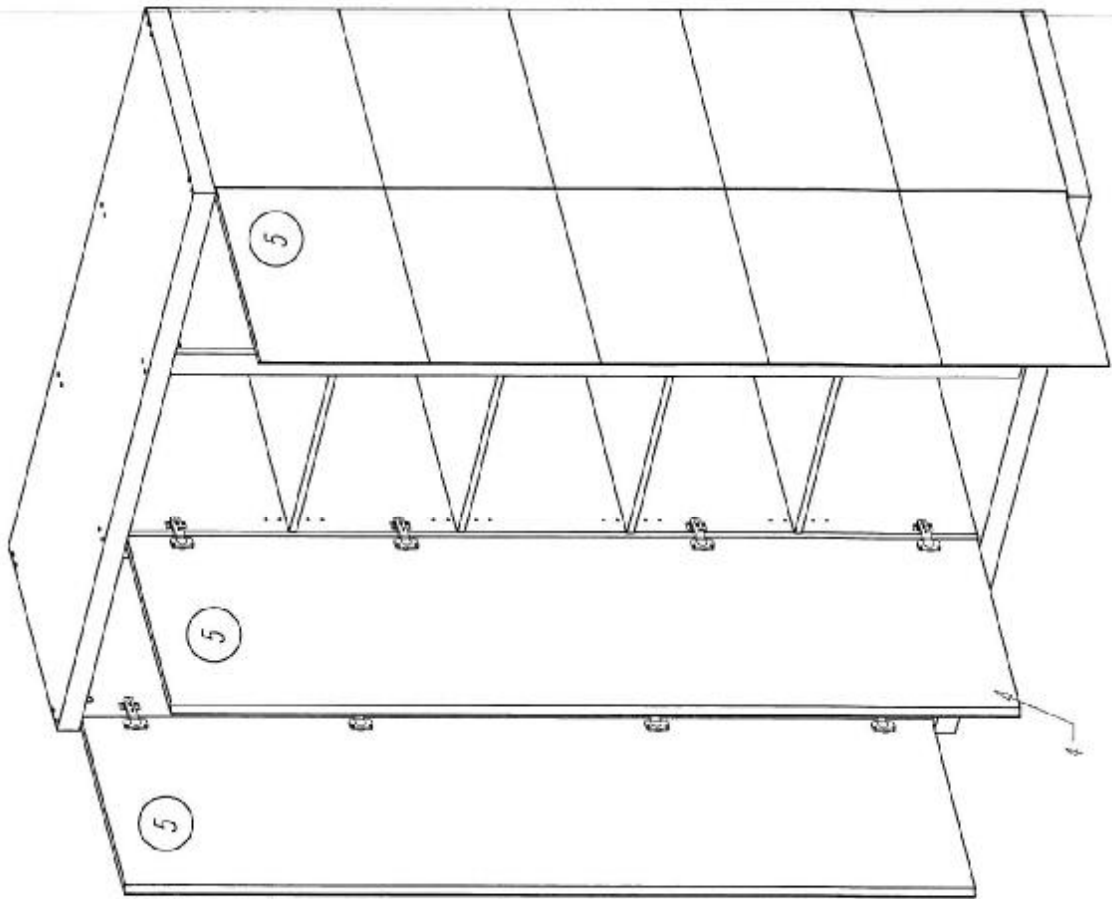

Part no. 5 -2 pcs/St.

Part no. 6 -1 pcs/St.

Part no. 10 -2 pcs/St.

Colli 5/5:

Part no. 8 -4 pcs/St.

Fittings/Beschlage/Quincoilerie

Part no. 9: 842x557 mm
Part no. 10: 212x220 mm

5/8

Part no. 7: 510/516 mm
 Part no. 8: 502/516 mm

?

LARA

VIPACK
FURNITURE

Deken Debostraat 70a B-8791 Beveren-Leie

LALP10

A

2x50-20