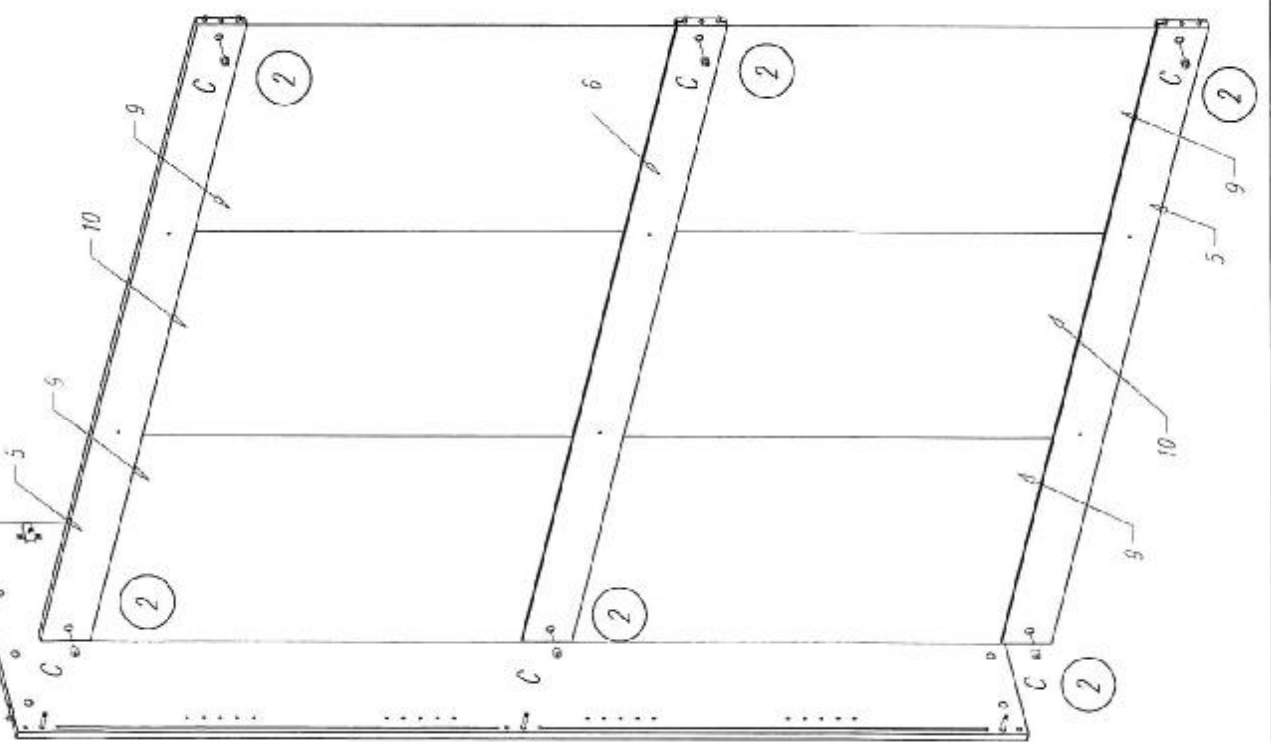

Part no. 5 -2 pcs/St.

Part no. 6 -1 pcs/St.

Part no. 10 -2 pcs/St.

Colli 5/5:

Part no. 8 -4 pcs/St.

Fittings/Beschlage/Quincoilerie

Part no. 9: 842x557 mm
Part no. 10: 212x220 mm

5/8

Part no. 7: 510/516 mm
 Part no. 8: 502/516 mm

?

LARA

VIPACK
FURNITURE

Deken Debostraat 70a B-8791 Beveren-Leie

LALP10

A

2x50-20