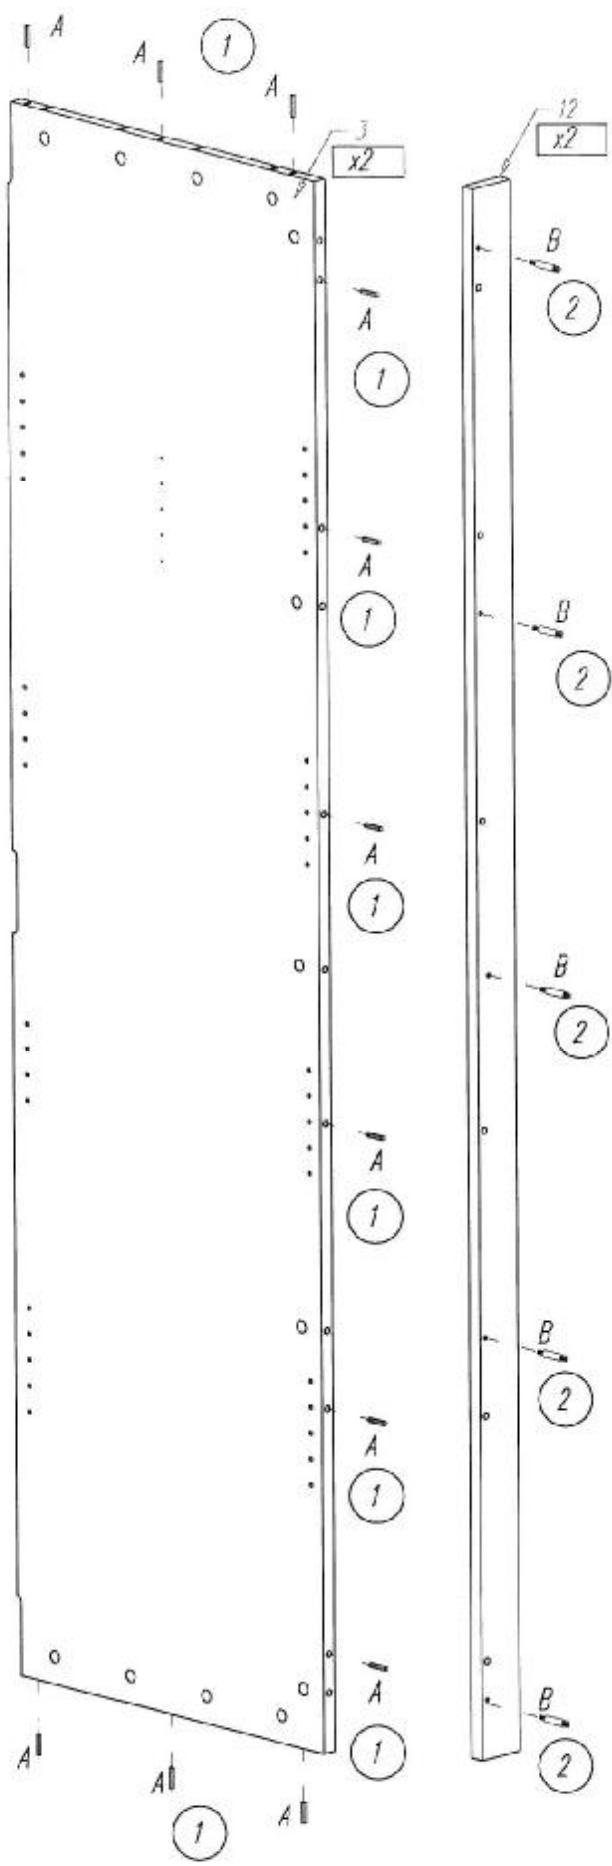

- A**
Ø8x40
x14
- B**
MAXIFIX M6
x10
- C**
x10
- D**
Ø3,5x30
x10
- E**
x4
- F**
Ø16
x1

LARA-KA/UITBED 1/2009

- Colli 1/3:
Part no. 1L -1 pcs/St.
Part no. 1R -1 pcs/St.
- Colli 2/3:
Part no. 2A -1 pcs/St.
Part no. 2B -1 pcs/St.
Part no. 3 -1 pcs/St.
- Fittings/Beschlage/Quincaillerie
Assembly instruction
/Instruction/Montage
- Colli 3/3:
Part no. 4 -1 pcs/St.

LARA-ROB W3- 2

LARA-W3-T4 ver. 4/2019

	Part no. 7: 540x516 mm
	Part no. 8: 502x516 mm
	Part no. 9: 842x557 mm
	Part no. 10: 842x520 mm

Colli 1/5:

Part no. 2 -2 pcs/St.

Colli 2/5:

Part no. 4 -3 pcs/St.

Assembly instruction /instruction/Montage

Part no. 5 -2 pcs/St.

Part no. 6 -1 pcs/St.

Part no. 10 -2 pcs/St.

Colli 5/5:

Part no. 8 -4 pcs/St.

Fittings/Beschlage/Quincoilerie

Part no. 9: 842x557 mm
Part no. 10: 212x220 mm

5/8

Part no. 7: 510/516 mm
 Part no. 8: 502/516 mm

?

LARA

VIPACK
FURNITURE

Deken Debostraat 70a B-8791 Beveren-Leie

LALP10

A

2x50-20