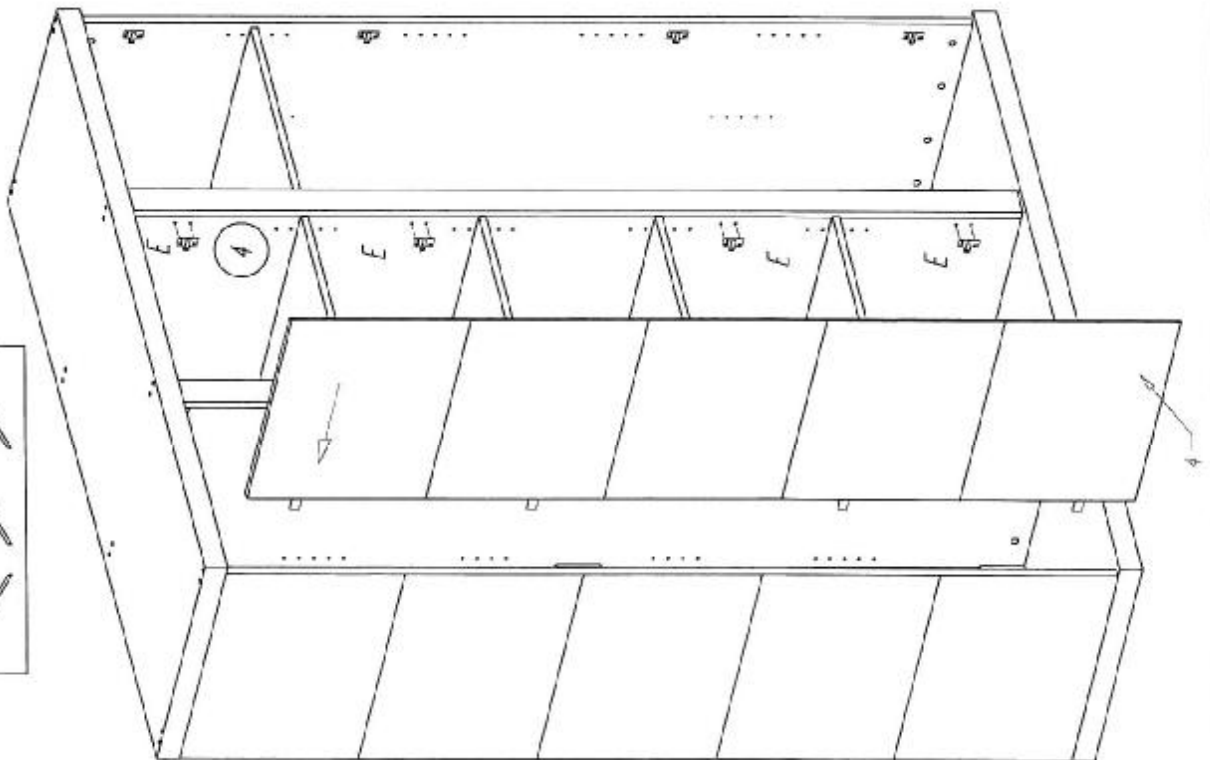

Part no. 5 -2 pcs/St.

Part no. 6 -1 pcs/St.

Part no. 10 -2 pcs/St.

Colli 5/5:

Part no. 8 -4 pcs/St.

Fittings/Beschlage/Quincoilerie

Part no. 9: 842x557 mm
Part no. 10: 212x220 mm

5/8

Part no. 7: 510/516 mm
 Part no. 8: 502/516 mm

?

LARA

VIPACK
FURNITURE

Deken Debostraat 70a B-8791 Beveren-Leie

LALP10

A

2x50-20