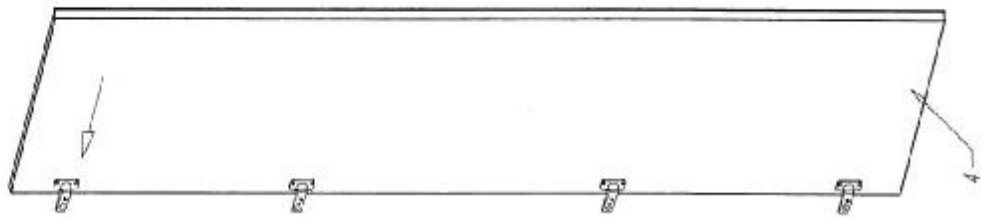

Part no. 5 -2 pcs/St.

Part no. 6 -1 pcs/St.

Part no. 10 -2 pcs/St.

Colli 5/5:

Part no. 8 -4 pcs/St.

Fittings/Beschlage/Quincoilerie

Part no. 9: 842x557 mm
Part no. 10: 212x220 mm

5/8

Part no. 7: 510/516 mm
 Part no. 8: 502/516 mm

?

LARA

VIPACK
FURNITURE

Deken Debostraat 70a B-8791 Beveren-Leie

LALP10

A

2x50-20