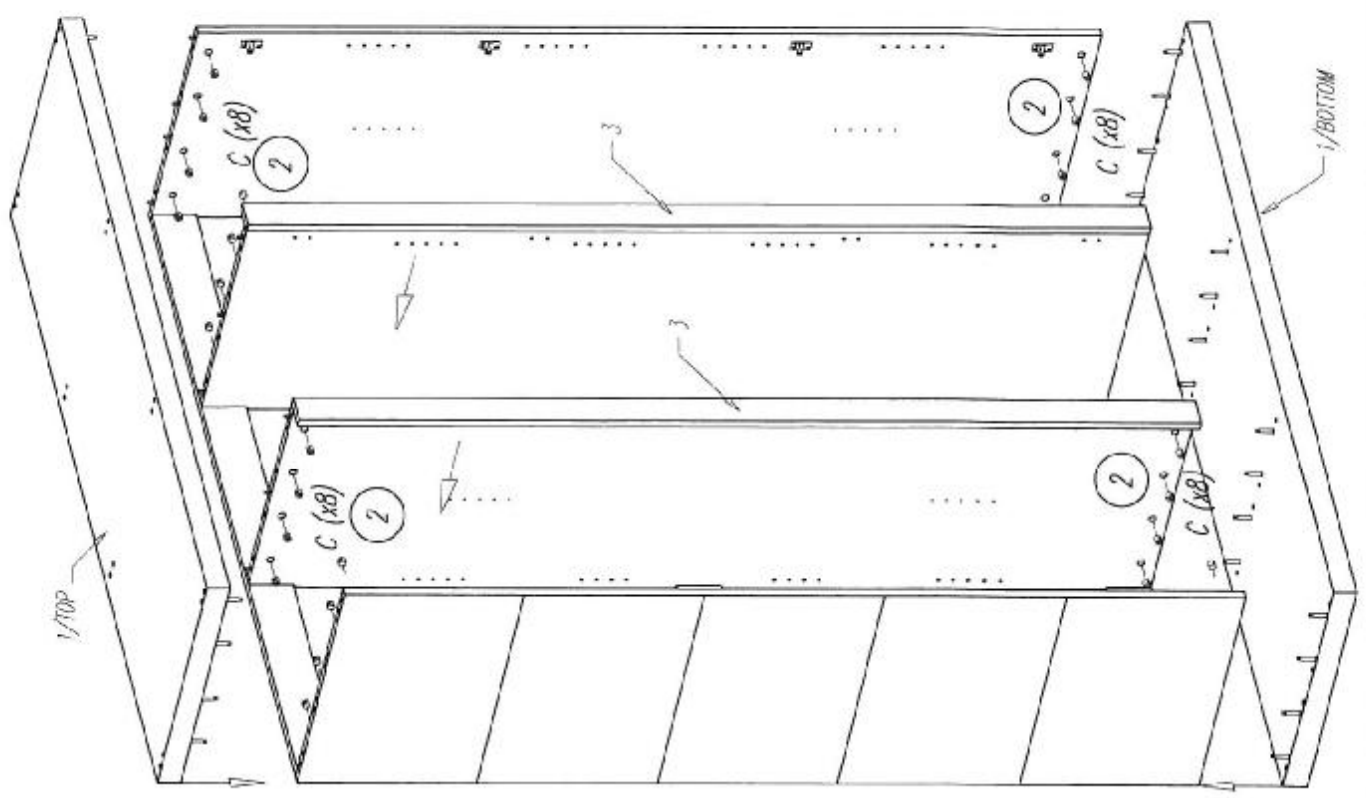

Part no. 5 -2 pcs/St.

Part no. 6 -1 pcs/St.

Part no. 10 -2 pcs/St.

Colli 5/5:

Part no. 8 -4 pcs/St.

Fittings/Beschlage/Quincoilerie

Part no. 9: 842x557 mm
Part no. 10: 212x220 mm

5/8

Part no. 7: 510/516 mm
 Part no. 8: 502/516 mm

?

LARA

VIPACK
FURNITURE

Deken Debostraat 70a B-8791 Beveren-Leie

LALP10

A

2x50-20