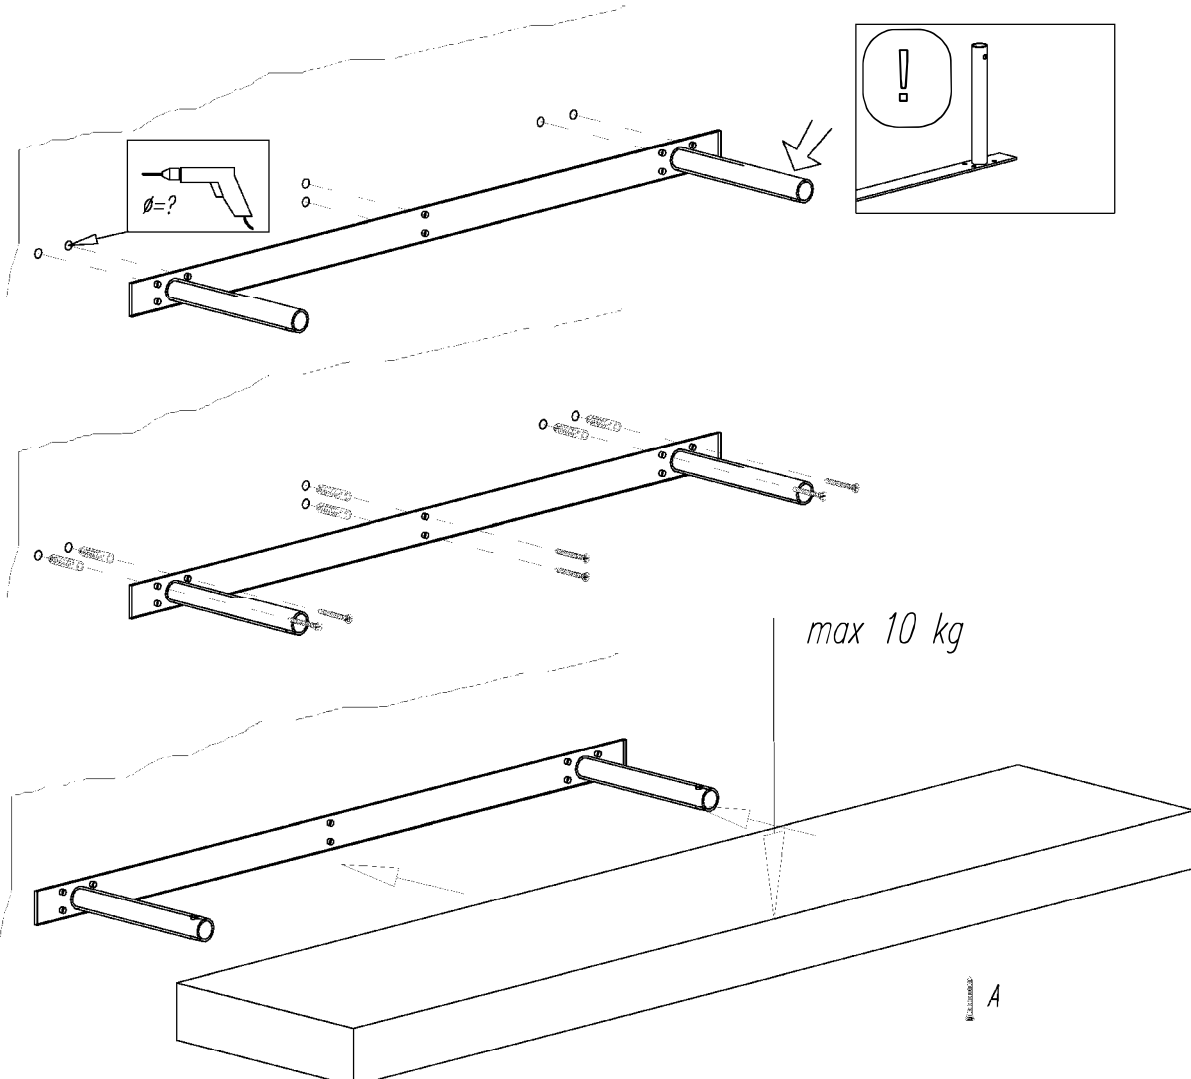

LARA

VIPACK
FURNITURE

Deken Debostraat 70a B-8791 Beveren-Leie

LALP10

A

2x50-20

x4

LARA-BODEN 1/2011

max 10 kg

A

A