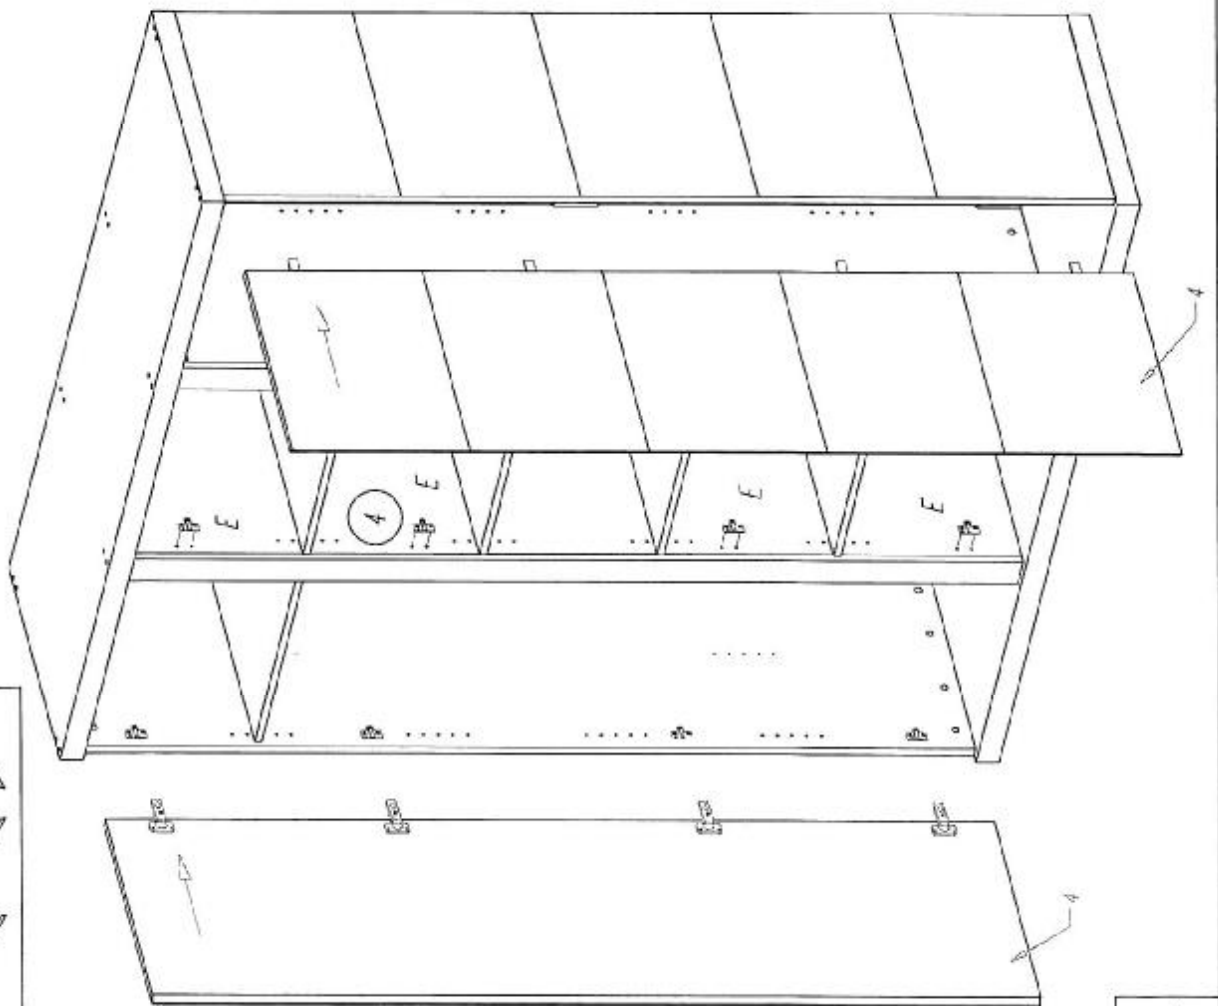

Part no. 5 -2 pcs/St.

Part no. 6 -1 pcs/St.

Part no. 10 -2 pcs/St.

Colli 5/5:

Part no. 8 -4 pcs/St.

Fittings/Beschlage/Quincoilerie

Part no. 9: 842x557 mm
Part no. 10: 212x220 mm

5/8

Part no. 7: 510/516 mm
 Part no. 8: 502/516 mm

?

LARA

VIPACK
FURNITURE

Deken Debostraat 70a B-8791 Beveren-Leie

LALP10

A

2x50-20