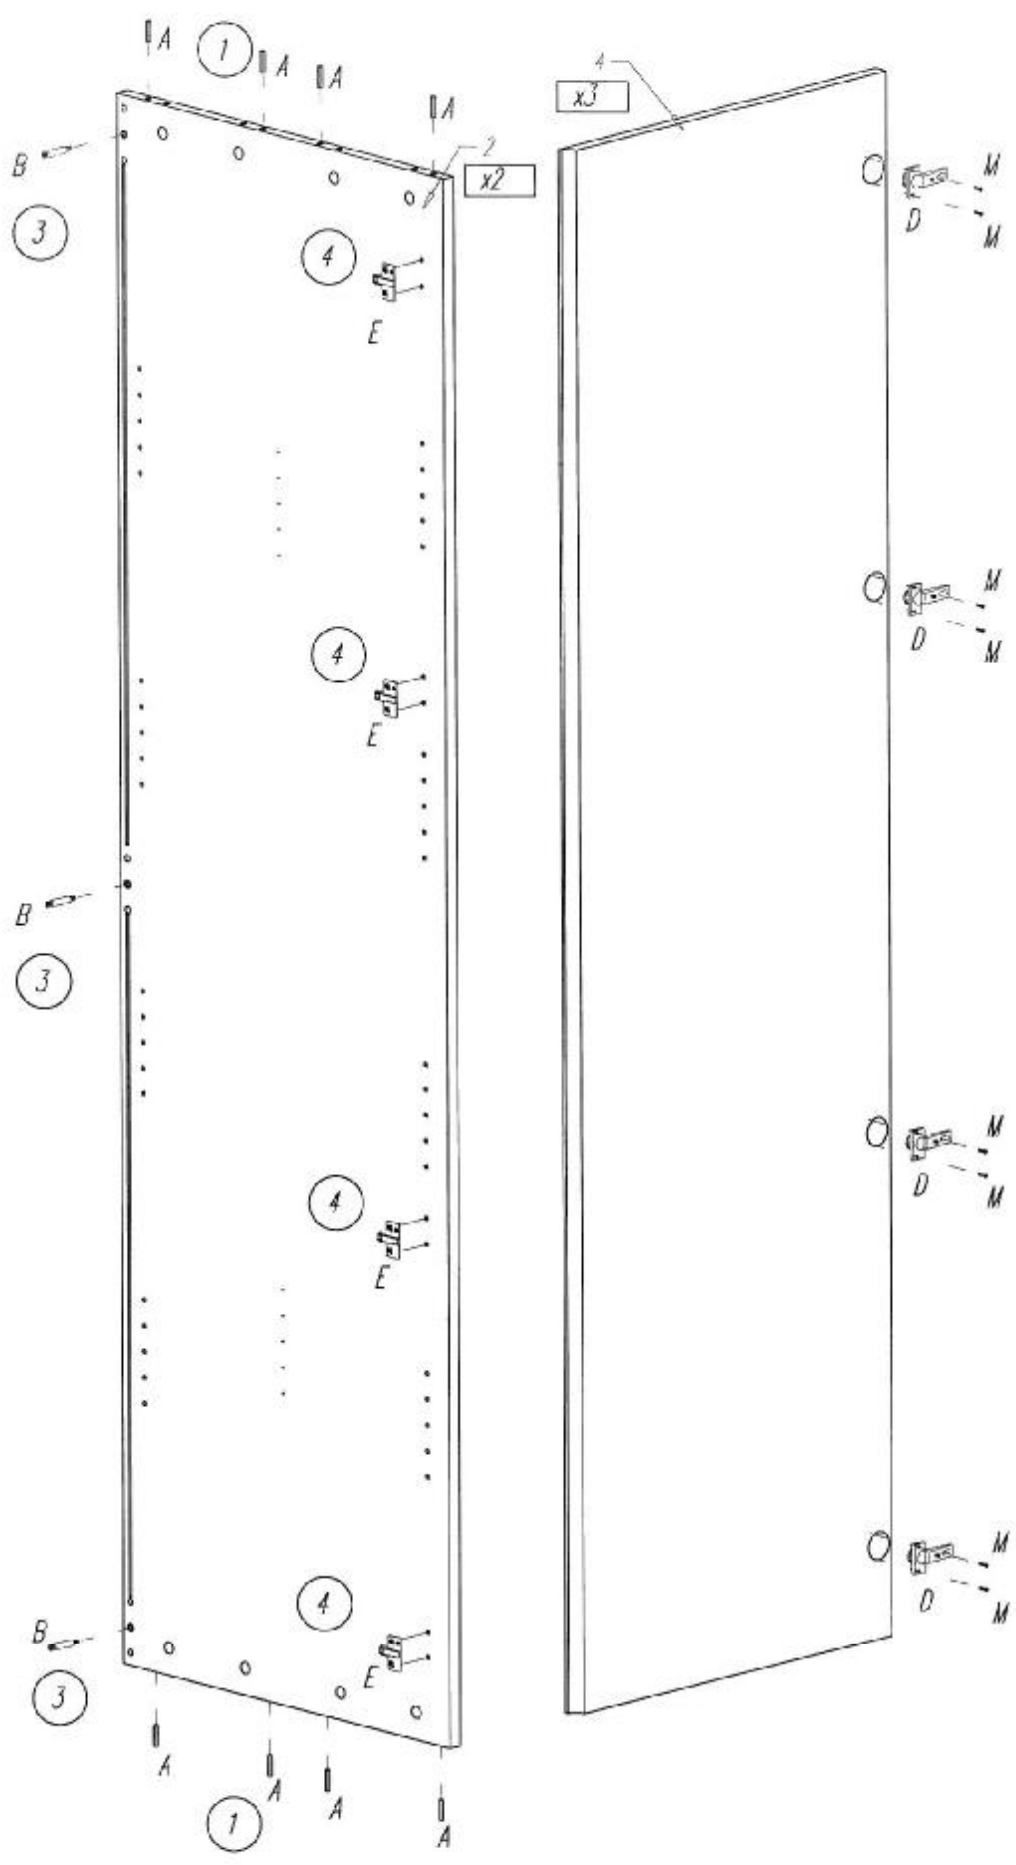

LARA-ROB W3- 2

LARA-W3-T4 ver. 4/2019

	Part no. 7: 540x516 mm
	Part no. 8: 502x516 mm
	Part no. 9: 842x557 mm
	Part no. 10: 842x520 mm

Colli 1/5:

Part no. 2 -2 pcs/St.

Colli 2/5:

Part no. 4 -3 pcs/St.

Assembly instruction /instruction/Montage

Part no. 5 -2 pcs/St.

Part no. 6 -1 pcs/St.

Part no. 10 -2 pcs/St.

Colli 5/5:

Part no. 8 -4 pcs/St.

Fittings/Beschlage/Quincoilerie

Part no. 9: 842x557 mm
Part no. 10: 212x220 mm

5/8

Part no. 7: 510/516 mm
 Part no. 8: 502/516 mm

?

LARA

VIPACK
FURNITURE

Deken Debostraat 70a B-8791 Beveren-Leie

LALP10

A

2x50-20