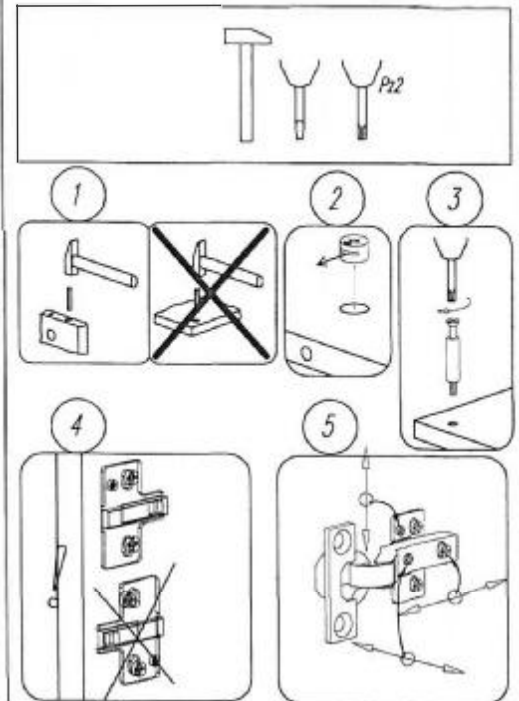

A	B	C	D	E	H	I	J	K	L	M	N	O	P
Ø7,8x40 x52	L=34/ST x48	Ø15x15 x48	MET +/N x12	H=0 x12	Plastic x4	x8	Ø3 x24	Ø3x13 x24	Ø3x16 x24	Ø4x16 x24	Ø3,5x35 x6	x8	Plastic x16

LARA-ROB W3- 2

LARA-W3-T4 ver. 4/2019