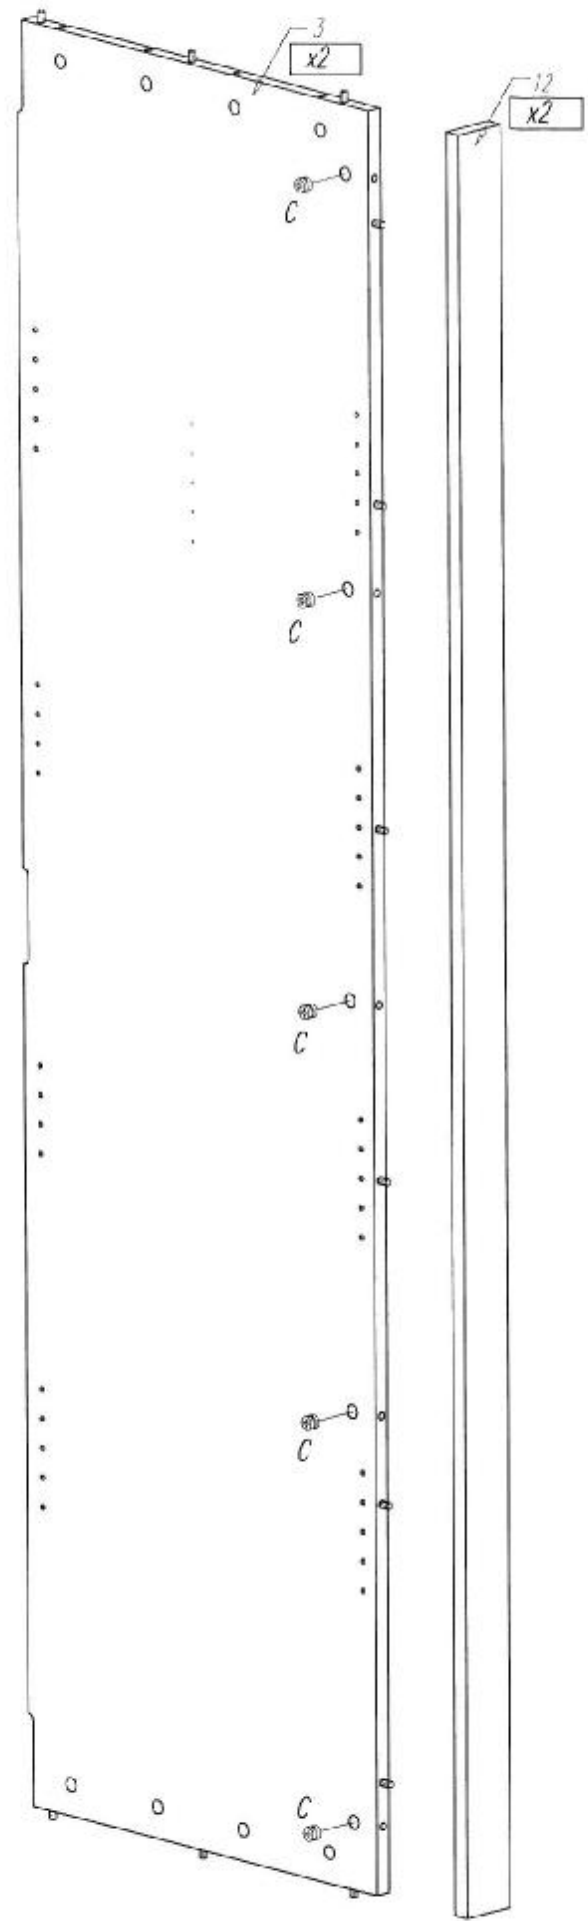

- A**
Ø8x40
x14
- B**
MAXIFIX M6
x10
- C**
x10
- D**
Ø3,5x30
x10
- E**
x4
- F**
Ø16
x1

LARA-KA/UITBED 1/2009

- Colli 1/3:
Part no. 1L -1 pcs/St.
Part no. 1R -1 pcs/St.
- Colli 2/3:
Part no. 2A -1 pcs/St.
Part no. 2B -1 pcs/St.
Part no. 3 -1 pcs/St.
- Fittings/Beschlage/Quincaillerie
Assembly instruction
/Instruction/Montage
- Colli 3/3:
Part no. 4 -1 pcs/St.

LARA-ROB W3- 2

LARA-W3-T4 ver. 4/2019

	Part no. 7: 540x516 mm
	Part no. 8: 502x516 mm
	Part no. 9: 842x557 mm
	Part no. 10: 842x520 mm

Colli 1/5:

Part no. 2 -2 pcs/St.

Colli 2/5:

Part no. 4 -3 pcs/St.

Assembly instruction /instruction/Montage

Part no. 5 -2 pcs/St.

Part no. 6 -1 pcs/St.

Part no. 10 -2 pcs/St.

Colli 5/5:

Part no. 8 -4 pcs/St.

Fittings/Beschlage/Quincoilerie

Part no. 9: 842x557 mm
Part no. 10: 212x220 mm

5/8

Part no. 7: 510/516 mm
 Part no. 8: 502/516 mm

?

LARA

VIPACK
FURNITURE

Deken Debostraat 70a B-8791 Beveren-Leie

LALP10

A

2x50-20