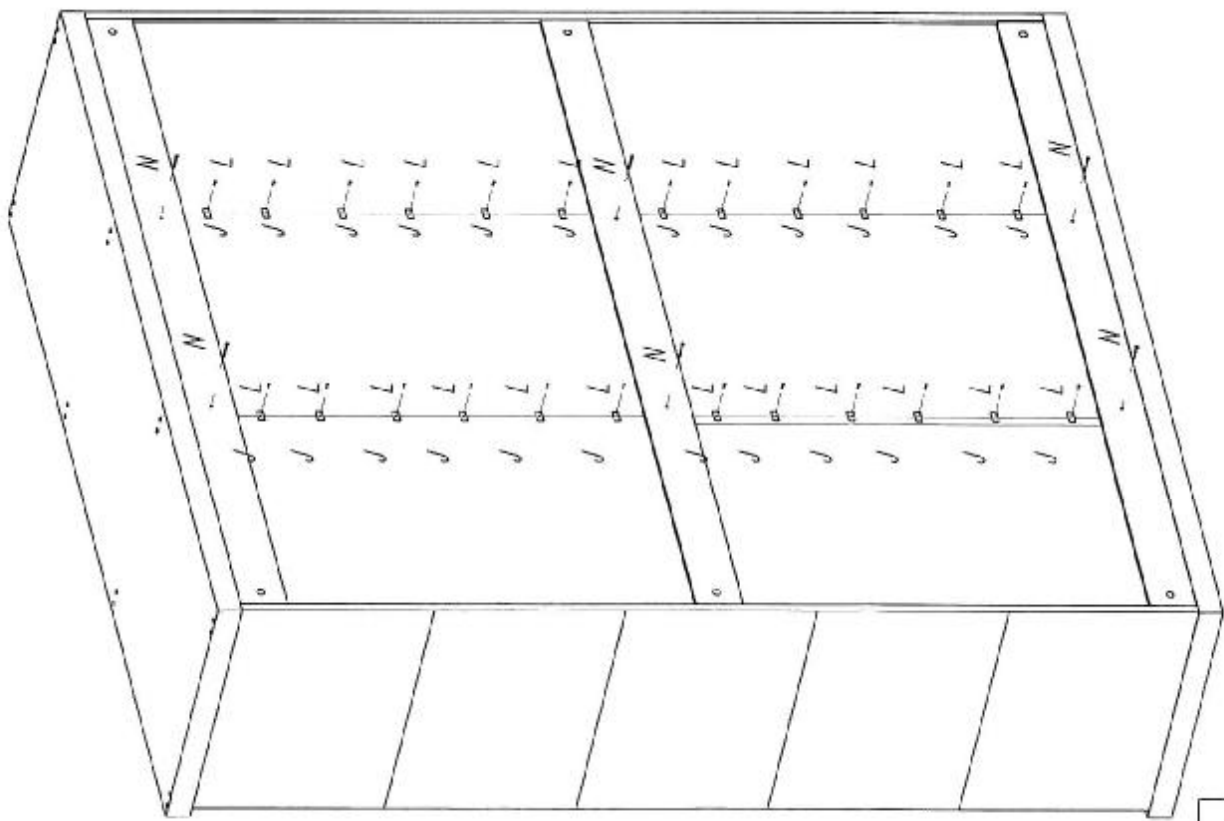

Part no. 5 -2 pcs/St.

Part no. 6 -1 pcs/St.

Part no. 10 -2 pcs/St.

Colli 5/5:

Part no. 8 -4 pcs/St.

Fittings/Beschlage/Quincoilerie

Part no. 9: 842x557 mm
Part no. 10: 212x220 mm

5/8

Part no. 7: 510/516 mm
 Part no. 8: 502/516 mm

?

LARA

VIPACK
FURNITURE

Deken Debostraat 70a B-8791 Beveren-Leie

LALP10

A

2x50-20