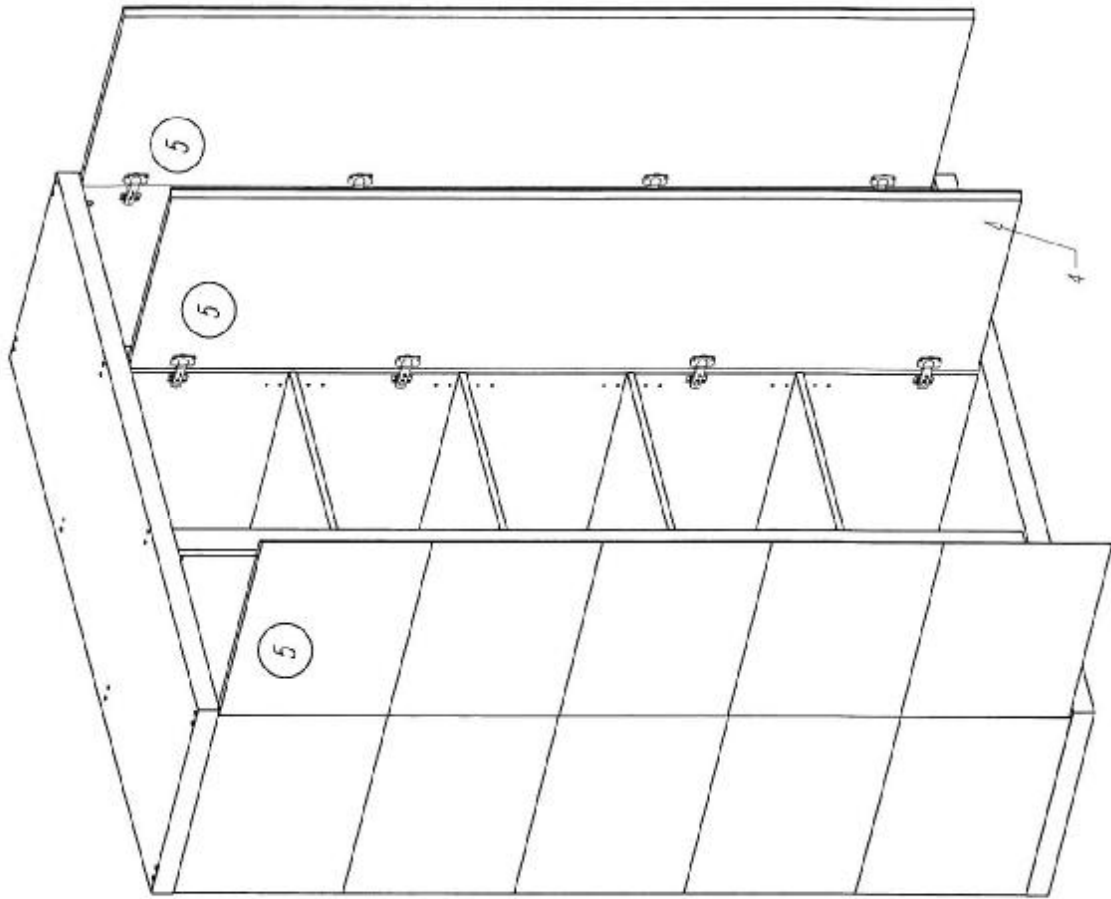

Part no. 5 -2 pcs/St.

Part no. 6 -1 pcs/St.

Part no. 10 -2 pcs/St.

Colli 5/5:

Part no. 8 -4 pcs/St.

Fittings/Beschlage/Quincoilerie

Part no. 9: 842x557 mm
Part no. 10: 212x220 mm

5/8

Part no. 7: 510/516 mm
 Part no. 8: 502/516 mm

?

LARA

VIPACK
FURNITURE

Deken Debostraat 70a B-8791 Beveren-Leie

LALP10

A

2x50-20