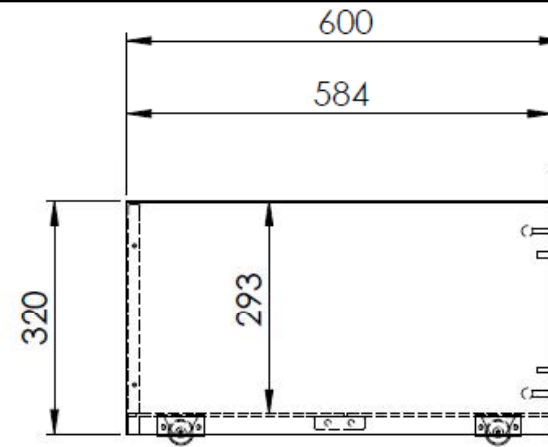

MATTRESS 900x2000 mm

Model: PINO PIMS70..	Discription: MIDSLEEPER	Page: 1/1
Dimensions(mm): 2076x830x1049	Material: PINE	Date: 20/01/2022
All contents on this document are protected by copyright & patents. Except as specifically permitted herein, no portion of the information on this document may be reproduced in any form, or by any means, without prior written permission from Vipack bvba. No parts of the designs and the products can be copied or transmitted. Product and drawings under Patent and Copyright.		COPYRIGHT © 2022 VIPACK, ALL RIGHTS RESERVED

Model: PINO PILD70..	Discription: DRAWER	Page: 1/1
Dimensions(mm): 496x396x600	Material: MDF	Date: 20/01/2022
All contents on this document are protected by copyright & patents. Except as specifically permitted herein, no portion of the information on this document may be reproduced in any form, or by any means, without prior written permission from Vipack bvba. No parts of the designs and the products can be copied or transmitted. Product and drawings under Patent and Copyright.		COPYRIGHT © 2022 VIPACK, ALL RIGHTS RESERVED
		