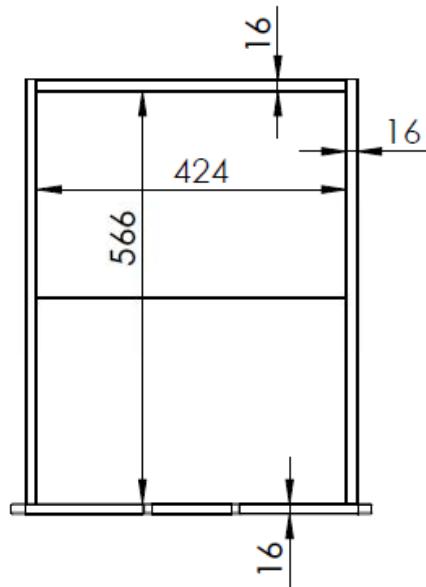

MATTRESS 900x2000 mm

Model: PINO PIMS70..	Discription: MIDSLEEPER	Page: 1/1
Dimensions(mm): 2076x830x1049	Material: PINE	Date: 20/01/2022
All contents on this document are protected by copyright & patents. Except as specifically permitted herein, no portion of the information on this document may be reproduced in any form, or by any means, without prior written permission from Vipack bvba. No parts of the designs and the products can be copied or transmitted. Product and drawings under Patent and Copyright.		COPYRIGHT © 2022 VIPACK, ALL RIGHTS RESERVED

Model: PINO PILD70..	Discription: DRAWER	Page: 1/1
Dimensions(mm): 496x396x600	Material: MDF	Date: 20/01/2022
All contents on this document are protected by copyright & patents. Except as specifically permitted herein, no portion of the information on this document may be reproduced in any form, or by any means, without prior written permission from Vipack bvba. No parts of the designs and the products can be copied or transmitted. Product and drawings under Patent and Copyright.		COPYRIGHT © 2022 VIPACK, ALL RIGHTS RESERVED
		