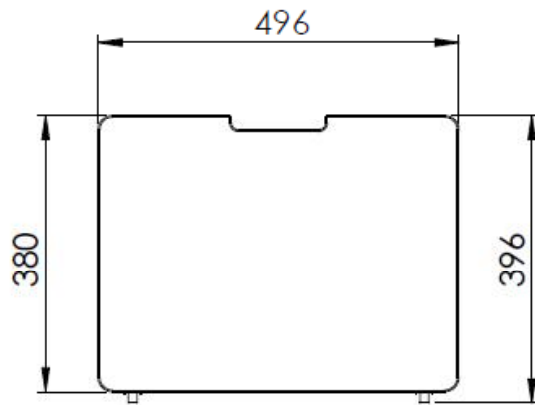

MATTRESS 900x2000 mm

Model: PINO PIMS70..	Discription: MIDSLEEPER	Page: 1/1
Dimensions(mm): 2076x830x1049	Material: PINE	Date: 20/01/2022
All contents on this document are protected by copyright & patents. Except as specifically permitted herein, no portion of the information on this document may be reproduced in any form, or by any means, without prior written permission from Vipack bvba. No parts of the designs and the products can be copied or transmitted. Product and drawings under Patent and Copyright.		COPYRIGHT © 2022 VIPACK, ALL RIGHTS RESERVED

Model: PINO PILD70..	Discription: DRAWER	Page: 1/1
Dimensions(mm): 496x396x600	Material: MDF	Date: 20/01/2022
All contents on this document are protected by copyright & patents. Except as specifically permitted herein, no portion of the information on this document may be reproduced in any form, or by any means, without prior written permission from Vipack bvba. No parts of the designs and the products can be copied or transmitted. Product and drawings under Patent and Copyright.		COPYRIGHT © 2022 VIPACK, ALL RIGHTS RESERVED
		