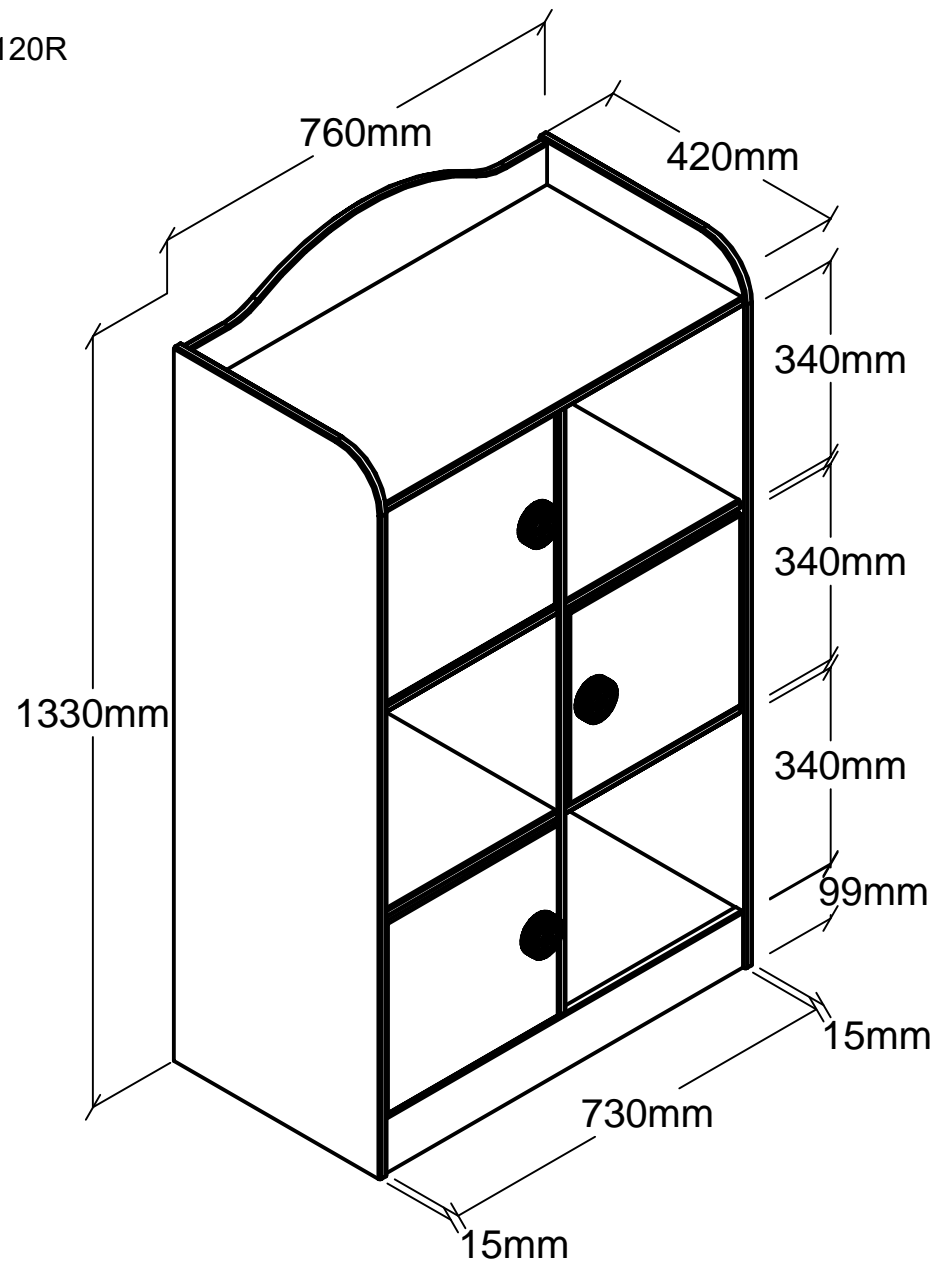

MODEL FUNBED WARDROBE: SCBI120R

W: 760mm H: 1335mm D: 420mm

COPYRIGHT © 2021 VIPACK, ALL RIGHTS RESERVED

All contents on this document are protected by copyright & patents. Except as specifically permitted herein, no portion of the information on this document may be reproduced in any form, or by any means, without prior written permission from Vipack bvba. No parts of the designs and the products can be copied or transmitted. Product and drawings under Patent and Copyright.