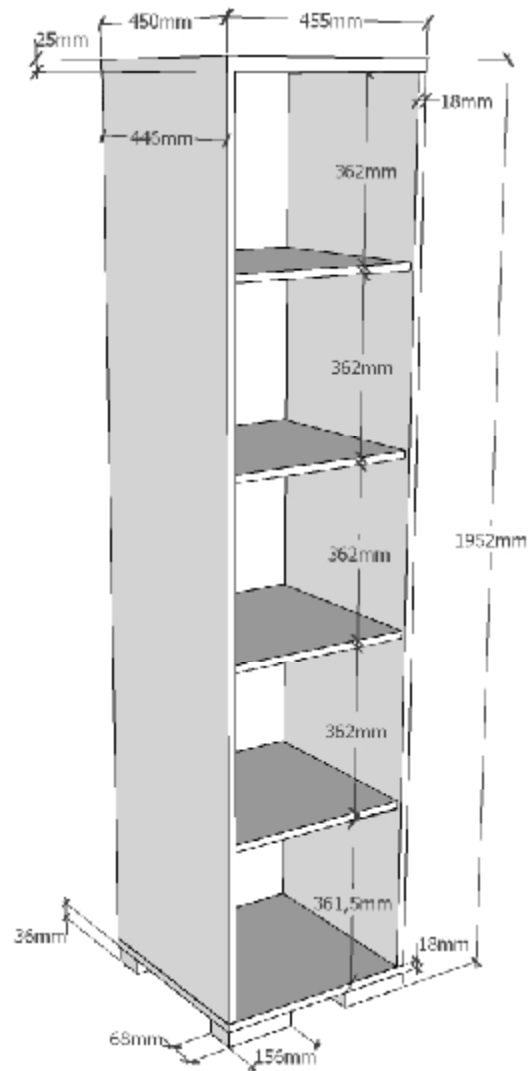

 **VIPACK**
FURNITURE

L:481mm H:488mm D:400mm

LONDEN NIGHTCHEST : LDNA22..

COPYRIGHT © 2020 VIPACK, ALL RIGHTS RESERVED

All contents on this document are protected by copyright & patents. Except as specifically permitted herein, no portion of the information on this document may be reproduced in any form, or by any means, without prior written permission from Vipack bvba. No parts of the designs and the products can be copied or transmitted. Product and drawings under Patent and Copyright.

VIPACK
FURNITURE

L:1456mm H:1952mm D:560mm

LONDEN WARDROBE : LDKL13..

COPYRIGHT © 2020 VIPACK, ALL RIGHTS RESERVED

All contents on this document are protected by copyright & patents. Except as specifically permitted herein, no portion of the information on this document may be reproduced in any form, or by any means, without prior written permission from Vipack bvba. No parts of the designs and the products can be copied or transmitted. Product and drawings under Patent and Copyright.

L:1400mm H:750mm D:650mm

LONDEN DESK : LDBU14..

COPYRIGHT © 2020 VIPACK, ALL RIGHTS RESERVED

All contents on this document are protected by copyright & patents. Except as specifically permitted herein, no portion of the information on this document may be reproduced in any form, or by any means, without prior written permission from Vipack bvba. No parts of the designs and the products can be copied or transmitted. Product and drawings under Patent and Copyright.

 **VIPACK**
FURNITURE

L:481mm H:600mm D:440mm

LONDEN CONTAINER : LDRK12..

L:455mm H:1952mm D:450mm

LONDEN BOOKCASE : LDBI14..