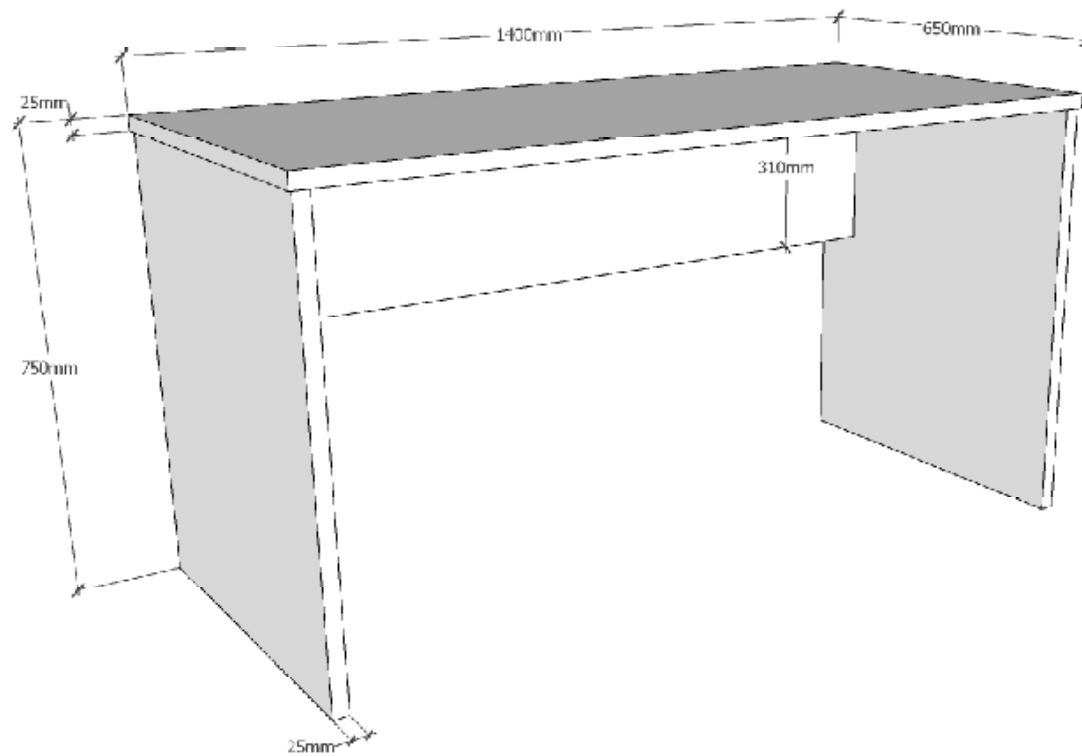

 **VIPACK**
FURNITURE

L:481mm H:488mm D:400mm

LONDEN NIGHTCHEST : LDNA22..

COPYRIGHT © 2020 VIPACK, ALL RIGHTS RESERVED

All contents on this document are protected by copyright & patents. Except as specifically permitted herein, no portion of the information on this document may be reproduced in any form, or by any means, without prior written permission from Vipack bvba. No parts of the designs and the products can be copied or transmitted. Product and drawings under Patent and Copyright.

VIPACK
FURNITURE

L:1456mm H:1952mm D:560mm

LONDEN WARDROBE : LDKL13..

COPYRIGHT © 2020 VIPACK, ALL RIGHTS RESERVED

All contents on this document are protected by copyright & patents. Except as specifically permitted herein, no portion of the information on this document may be reproduced in any form, or by any means, without prior written permission from Vipack bvba. No parts of the designs and the products can be copied or transmitted. Product and drawings under Patent and Copyright.

L:1400mm H:750mm D:650mm

LONDEN DESK : LDBU14..

COPYRIGHT © 2020 VIPACK, ALL RIGHTS RESERVED

All contents on this document are protected by copyright & patents. Except as specifically permitted herein, no portion of the information on this document may be reproduced in any form, or by any means, without prior written permission from Vipack bvba. No parts of the designs and the products can be copied or transmitted. Product and drawings under Patent and Copyright.

 **VIPACK**
FURNITURE

L:481mm H:600mm D:440mm

LONDEN CONTAINER : LDRK12..

L:455mm H:1952mm D:450mm

LONDEN BOOKCASE : LDBI14..