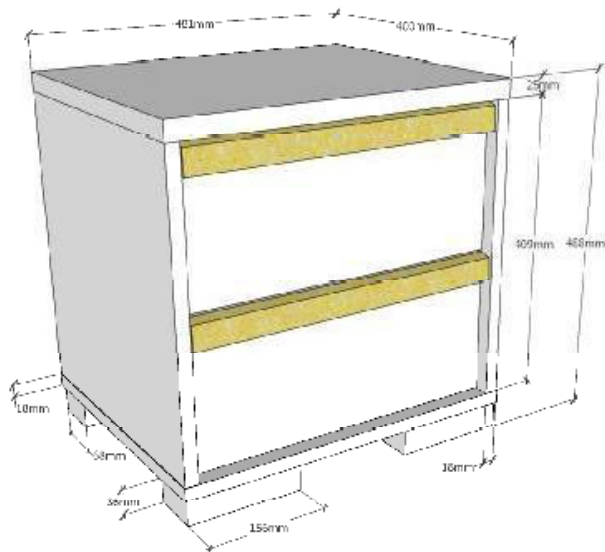

L:2050mm H:761mm D:975mm innersize 900x2000mm

LONDEN BED : LDBE90..

COPYRIGHT © 2020 VIPACK, ALL RIGHTS RESERVED

All contents on this document are protected by copyright & patents. Except as specifically permitted herein, no portion of the information on this document may be reproduced in any form, or by any means, without prior written permission from Vipack bvba. No parts of the designs and the products can be copied or transmitted. Product and drawings under Patent and Copyright.

 **VIPACK**
FURNITURE

L:481mm H:488mm D:400mm

LONDEN NIGHTCHEST : LDNA22..

COPYRIGHT © 2020 VIPACK, ALL RIGHTS RESERVED

All contents on this document are protected by copyright & patents. Except as specifically permitted herein, no portion of the information on this document may be reproduced in any form, or by any means, without prior written permission from Vipack bvba. No parts of the designs and the products can be copied or transmitted. Product and drawings under Patent and Copyright.

VIPACK
FURNITURE

L:1456mm H:1952mm D:560mm

LONDEN WARDROBE : LDKL13..

COPYRIGHT © 2020 VIPACK, ALL RIGHTS RESERVED

All contents on this document are protected by copyright & patents. Except as specifically permitted herein, no portion of the information on this document may be reproduced in any form, or by any means, without prior written permission from Vipack bvba. No parts of the designs and the products can be copied or transmitted. Product and drawings under Patent and Copyright.

L:1400mm H:750mm D:650mm

LONDEN DESK : LDBU14..

COPYRIGHT © 2020 VIPACK, ALL RIGHTS RESERVED

All contents on this document are protected by copyright & patents. Except as specifically permitted herein, no portion of the information on this document may be reproduced in any form, or by any means, without prior written permission from Vipack bvba. No parts of the designs and the products can be copied or transmitted. Product and drawings under Patent and Copyright.