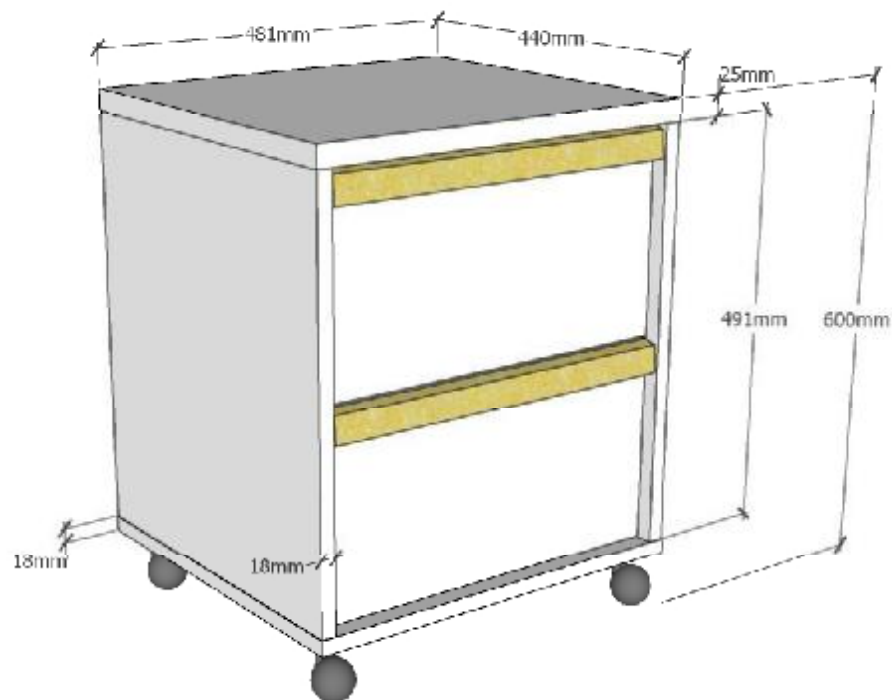

 **VIPACK**
FURNITURE

L:481mm H:488mm D:400mm

LONDEN NIGHTCHEST : LDNA22..

COPYRIGHT © 2020 VIPACK, ALL RIGHTS RESERVED

All contents on this document are protected by copyright & patents. Except as specifically permitted herein, no portion of the information on this document may be reproduced in any form, or by any means, without prior written permission from Vipack bvba. No parts of the designs and the products can be copied or transmitted. Product and drawings under Patent and Copyright.

VIPACK
FURNITURE

L:1456mm H:1952mm D:560mm

LONDEN WARDROBE : LDKL13..

COPYRIGHT © 2020 VIPACK, ALL RIGHTS RESERVED

All contents on this document are protected by copyright & patents. Except as specifically permitted herein, no portion of the information on this document may be reproduced in any form, or by any means, without prior written permission from Vipack bvba. No parts of the designs and the products can be copied or transmitted. Product and drawings under Patent and Copyright.

L:1400mm H:750mm D:650mm

LONDEN DESK : LDBU14..

COPYRIGHT © 2020 VIPACK, ALL RIGHTS RESERVED

All contents on this document are protected by copyright & patents. Except as specifically permitted herein, no portion of the information on this document may be reproduced in any form, or by any means, without prior written permission from Vipack bvba. No parts of the designs and the products can be copied or transmitted. Product and drawings under Patent and Copyright.

 **VIPACK**
FURNITURE

L:481mm H:600mm D:440mm

LONDEN CONTAINER : LDRK12..

L:455mm H:1952mm D:450mm

LONDEN BOOKCASE : LDBI14..