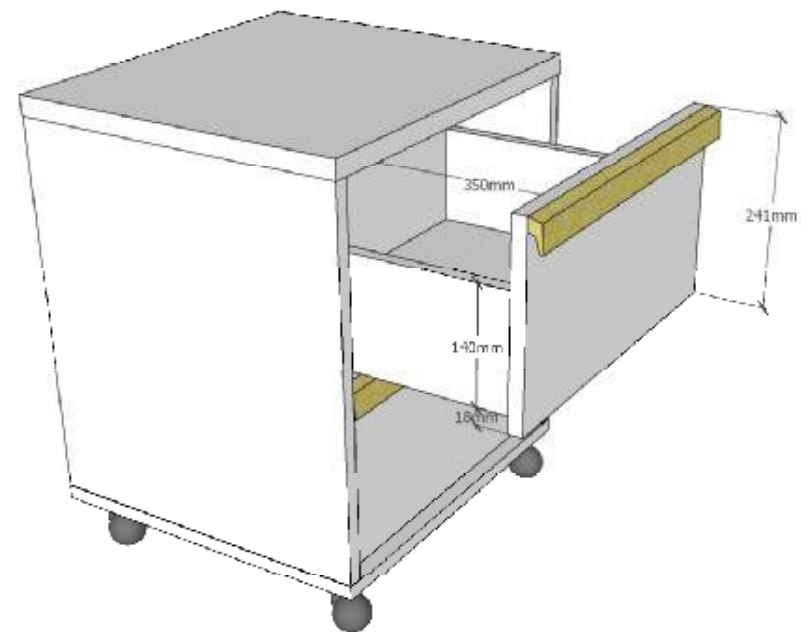

L:2050mm H:761mm D:975mm innersize 900x2000mm

LONDEN BED : LDBE90..

COPYRIGHT © 2020 VIPACK, ALL RIGHTS RESERVED

All contents on this document are protected by copyright & patents. Except as specifically permitted herein, no portion of the information on this document may be reproduced in any form, or by any means, without prior written permission from Vipack bvba. No parts of the designs and the products can be copied or transmitted. Product and drawings under Patent and Copyright.

VIPACK
FURNITURE

L:1456mm H:1952mm D:560mm

LONDEN WARDROBE : LDKL13..

COPYRIGHT © 2020 VIPACK, ALL RIGHTS RESERVED

All contents on this document are protected by copyright & patents. Except as specifically permitted herein, no portion of the information on this document may be reproduced in any form, or by any means, without prior written permission from Vipack bvba. No parts of the designs and the products can be copied or transmitted. Product and drawings under Patent and Copyright.

L:1400mm H:750mm D:650mm

LONDEN DESK : LDBU14..

COPYRIGHT © 2020 VIPACK, ALL RIGHTS RESERVED

All contents on this document are protected by copyright & patents. Except as specifically permitted herein, no portion of the information on this document may be reproduced in any form, or by any means, without prior written permission from Vipack bvba. No parts of the designs and the products can be copied or transmitted. Product and drawings under Patent and Copyright.

 **VIPACK**
FURNITURE

L:481mm H:600mm D:440mm

LONDEN CONTAINER : LDRK12..

L:455mm H:1952mm D:450mm

LONDEN BOOKCASE : LDBI14..