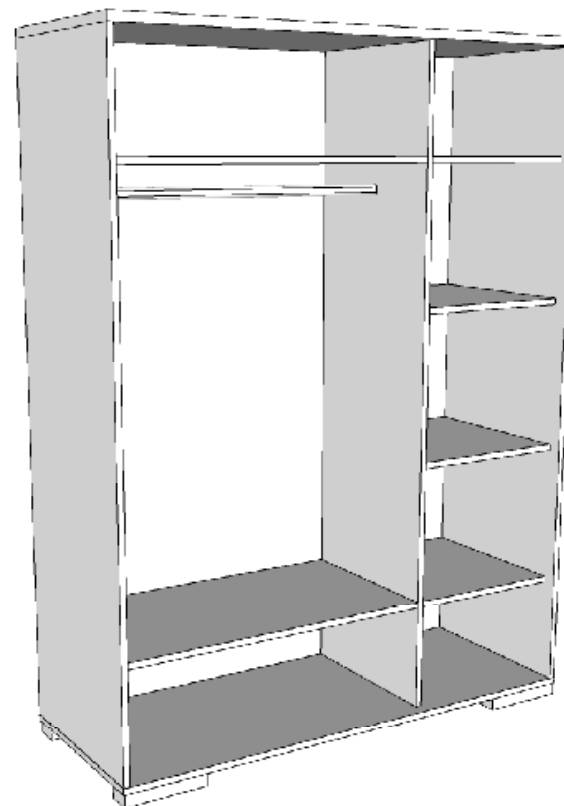

L:2050mm H:761mm D:975mm innersize 900x2000mm

LONDEN BED : LDBE90..

COPYRIGHT © 2020 VIPACK, ALL RIGHTS RESERVED

All contents on this document are protected by copyright & patents. Except as specifically permitted herein, no portion of the information on this document may be reproduced in any form, or by any means, without prior written permission from Vipack bvba. No parts of the designs and the products can be copied or transmitted. Product and drawings under Patent and Copyright.

 **VIPACK**
FURNITURE

L:481mm H:488mm D:400mm

LONDEN NIGHTCHEST : LDNA22..

COPYRIGHT © 2020 VIPACK, ALL RIGHTS RESERVED

All contents on this document are protected by copyright & patents. Except as specifically permitted herein, no portion of the information on this document may be reproduced in any form, or by any means, without prior written permission from Vipack bvba. No parts of the designs and the products can be copied or transmitted. Product and drawings under Patent and Copyright.

VIPACK
FURNITURE

L:1456mm H:1952mm D:560mm

LONDEN WARDROBE : LDKL13..

COPYRIGHT © 2020 VIPACK, ALL RIGHTS RESERVED

All contents on this document are protected by copyright & patents. Except as specifically permitted herein, no portion of the information on this document may be reproduced in any form, or by any means, without prior written permission from Vipack bvba. No parts of the designs and the products can be copied or transmitted. Product and drawings under Patent and Copyright.

L:1400mm H:750mm D:650mm

LONDEN DESK : LDBU14..

COPYRIGHT © 2020 VIPACK, ALL RIGHTS RESERVED

All contents on this document are protected by copyright & patents. Except as specifically permitted herein, no portion of the information on this document may be reproduced in any form, or by any means, without prior written permission from Vipack bvba. No parts of the designs and the products can be copied or transmitted. Product and drawings under Patent and Copyright.