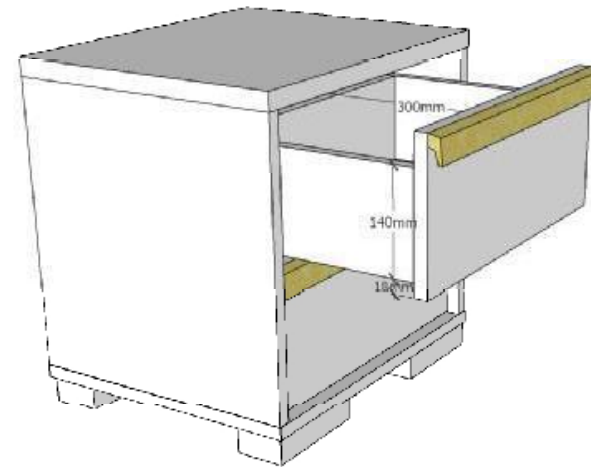

L:2050mm H:761mm D:975mm innersize 900x2000mm

LONDEN BED : LDBE90..

COPYRIGHT © 2020 VIPACK, ALL RIGHTS RESERVED

All contents on this document are protected by copyright & patents. Except as specifically permitted herein, no portion of the information on this document may be reproduced in any form, or by any means, without prior written permission from Vipack bvba. No parts of the designs and the products can be copied or transmitted. Product and drawings under Patent and Copyright.

 **VIPACK**
FURNITURE

L:481mm H:488mm D:400mm

LONDEN NIGHTCHEST : LDNA22..

COPYRIGHT © 2020 VIPACK, ALL RIGHTS RESERVED

All contents on this document are protected by copyright & patents. Except as specifically permitted herein, no portion of the information on this document may be reproduced in any form, or by any means, without prior written permission from Vipack bvba. No parts of the designs and the products can be copied or transmitted. Product and drawings under Patent and Copyright.

VIPACK
FURNITURE

L:1456mm H:1952mm D:560mm

LONDEN WARDROBE : LDKL13..

COPYRIGHT © 2020 VIPACK, ALL RIGHTS RESERVED

All contents on this document are protected by copyright & patents. Except as specifically permitted herein, no portion of the information on this document may be reproduced in any form, or by any means, without prior written permission from Vipack bvba. No parts of the designs and the products can be copied or transmitted. Product and drawings under Patent and Copyright.

L:1400mm H:750mm D:650mm

LONDEN DESK : LDBU14..

COPYRIGHT © 2020 VIPACK, ALL RIGHTS RESERVED

All contents on this document are protected by copyright & patents. Except as specifically permitted herein, no portion of the information on this document may be reproduced in any form, or by any means, without prior written permission from Vipack bvba. No parts of the designs and the products can be copied or transmitted. Product and drawings under Patent and Copyright.