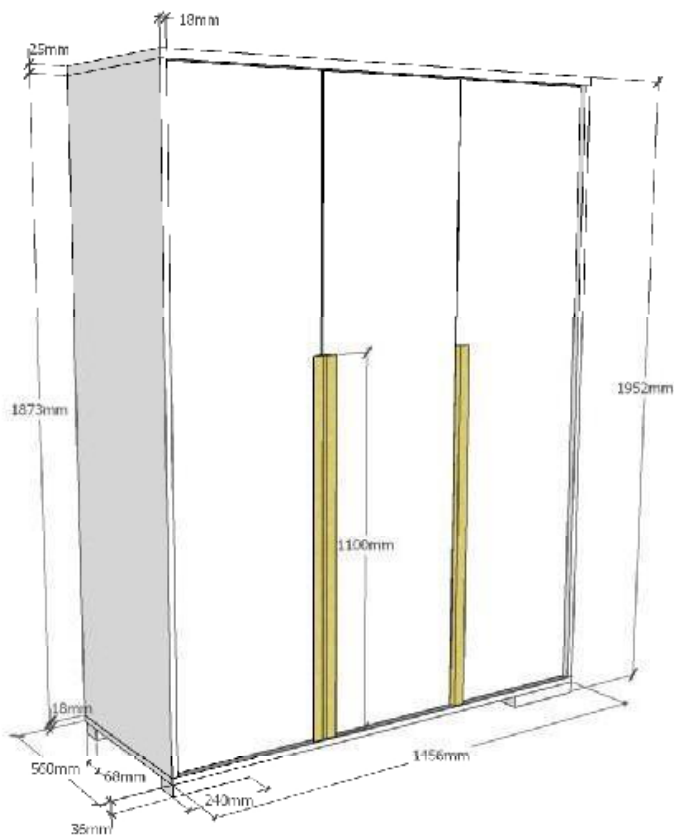

L:2050mm H:761mm D:975mm innersize 900x2000mm

LONDEN BED : LDBE90..

COPYRIGHT © 2020 VIPACK, ALL RIGHTS RESERVED

All contents on this document are protected by copyright & patents. Except as specifically permitted herein, no portion of the information on this document may be reproduced in any form, or by any means, without prior written permission from Vipack bvba. No parts of the designs and the products can be copied or transmitted. Product and drawings under Patent and Copyright.

 **VIPACK**
FURNITURE

L:481mm H:488mm D:400mm

LONDEN NIGHTCHEST : LDNA22..

COPYRIGHT © 2020 VIPACK, ALL RIGHTS RESERVED

All contents on this document are protected by copyright & patents. Except as specifically permitted herein, no portion of the information on this document may be reproduced in any form, or by any means, without prior written permission from Vipack bvba. No parts of the designs and the products can be copied or transmitted. Product and drawings under Patent and Copyright.

VIPACK
FURNITURE

L:1456mm H:1952mm D:560mm

LONDEN WARDROBE : LDKL13..

COPYRIGHT © 2020 VIPACK, ALL RIGHTS RESERVED

All contents on this document are protected by copyright & patents. Except as specifically permitted herein, no portion of the information on this document may be reproduced in any form, or by any means, without prior written permission from Vipack bvba. No parts of the designs and the products can be copied or transmitted. Product and drawings under Patent and Copyright.

L:1400mm H:750mm D:650mm

LONDEN DESK : LDBU14..

COPYRIGHT © 2020 VIPACK, ALL RIGHTS RESERVED

All contents on this document are protected by copyright & patents. Except as specifically permitted herein, no portion of the information on this document may be reproduced in any form, or by any means, without prior written permission from Vipack bvba. No parts of the designs and the products can be copied or transmitted. Product and drawings under Patent and Copyright.