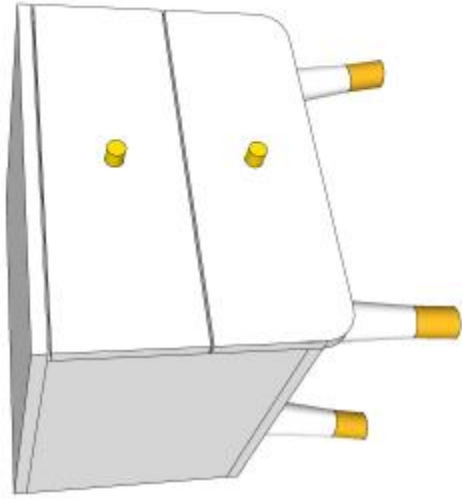

BILLY : BINA22..

All contents on this document are protected by copyright & patents. Except as specifically permitted herein, no portion of the information on this document may be reproduced in any form, or by any means, without prior written permission from Vipack bvba. No parts of the designs and the products can be copied or transmitted. Product and drawings under Patent and Copyright.

COPYRIGHT © 2020 VIPACK, ALL RIGHTS RESERVED