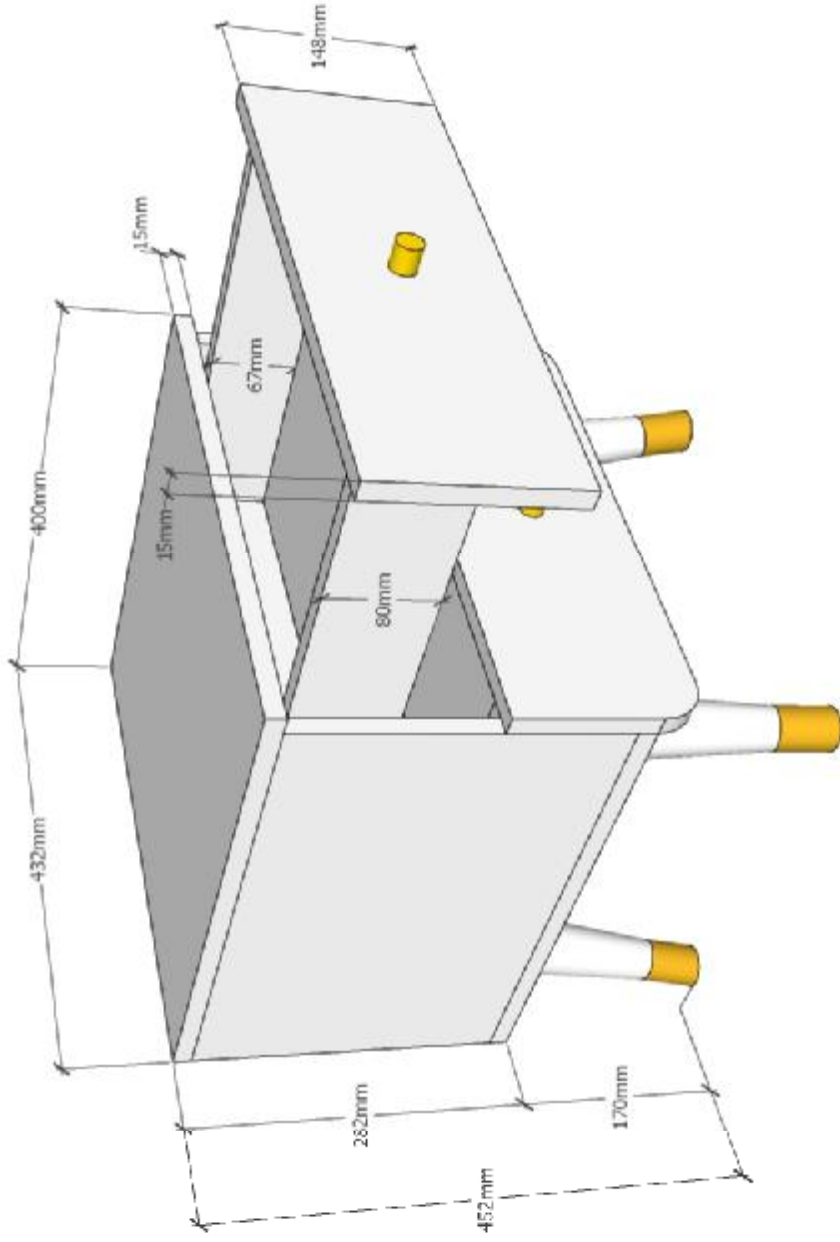

BILLY : BINA22..

All contents on this document are protected by copyright & patents. Except as specifically permitted herein, no portion of the information on this document may be reproduced in any form, or by any means, without prior written permission from Vipack bvba. No parts of the designs and the products can be copied or transmitted. Product and drawings under Patent and Copyright.

COPYRIGHT © 2020 VIPACK, ALL RIGHTS RESERVED