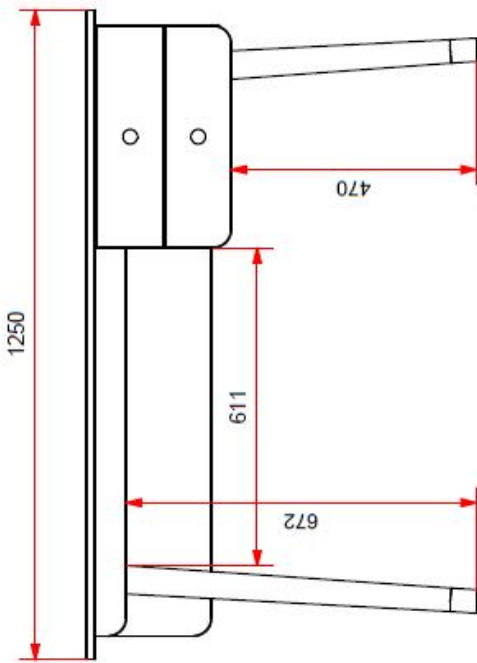

COPYRIGHT © 2020 VIPACK, ALL RIGHTS RESERVED

L: 1250mm H: 750mm D: 600mm

MODEL: BILLY BIBU1214

DATE: 25/03/2020

COPYRIGHT © 2020 VIPACK, ALL RIGHTS RESERVED

All contents on this document are protected by copyright & patents. Except as specifically permitted herein, no portion of the information on this document may be reproduced in any form, or by any means, without prior written permission from Vipack bvba. No parts of the designs and the products can be copied or transmitted. Product and drawings under Patent and Copyright.

L:1000mm H:890mm D:570mm

MODEL: BILLY BIKO1214

DATE: 04/03/2020

All contents on this document are protected by copyright & patents. Except as specifically permitted herein, no portion of the information on this document may be reproduced in any form, or by any means, without prior written permission from Vipack bvba. No parts of the designs and the products can be copied or transmitted. Product and drawings under Patent and Copyright.

COPYRIGHT © 2020 VIPACK, ALL RIGHTS RESERVED

L:1000mm H:890mm D:570mm

MODEL: BILLY BIKO1214

DATE: 04/03/2020

All contents on this document are protected by copyright & patents. Except as specifically permitted herein, no portion of the information on this document may be reproduced in any form, or by any means, without prior written permission from Vipack bvba. No parts of the designs and the products can be copied or transmitted. Product and drawings under Patent and Copyright.