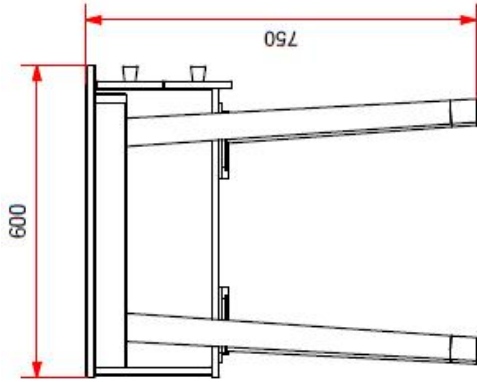

COPYRIGHT © 2020 VIPACK, ALL RIGHTS RESERVED

L: 1250mm H: 750mm D: 600mm

MODEL: BILLY BIBU1214

DATE: 25/03/2020

COPYRIGHT © 2020 VIPACK, ALL RIGHTS RESERVED

All contents on this document are protected by copyright & patents. Except as specifically permitted herein, no portion of the information on this document may be reproduced in any form, or by any means, without prior written permission from Vipack bvba. No parts of the designs and the products can be copied or transmitted. Product and drawings under Patent and Copyright.

L:1000mm H:890mm D:570mm

MODEL: BILLY BIKO1214

DATE: 04/03/2020

All contents on this document are protected by copyright & patents. Except as specifically permitted herein, no portion of the information on this document may be reproduced in any form, or by any means, without prior written permission from Vipack bvba. No parts of the designs and the products can be copied or transmitted. Product and drawings under Patent and Copyright.

COPYRIGHT © 2020 VIPACK, ALL RIGHTS RESERVED

L:1000mm H:890mm D:570mm

MODEL: BILLY BIKO1214

DATE: 04/03/2020

All contents on this document are protected by copyright & patents. Except as specifically permitted herein, no portion of the information on this document may be reproduced in any form, or by any means, without prior written permission from Vipack bvba. No parts of the designs and the products can be copied or transmitted. Product and drawings under Patent and Copyright.