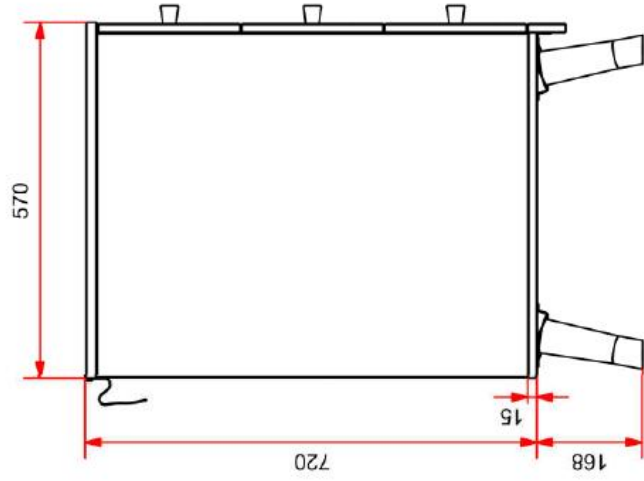

COPYRIGHT © 2020 VIPACK, ALL RIGHTS RESERVED

L: 1250mm H: 750mm D: 600mm

MODEL: BILLY BIBU1214

DATE: 25/03/2020

COPYRIGHT © 2020 VIPACK, ALL RIGHTS RESERVED

All contents on this document are protected by copyright & patents. Except as specifically permitted herein, no portion of the information on this document may be reproduced in any form, or by any means, without prior written permission from Vipack bvba. No parts of the designs and the products can be copied or transmitted. Product and drawings under Patent and Copyright.

L:1000mm H:890mm D:570mm

MODEL: BILLY BIKO1214

DATE: 04/03/2020

All contents on this document are protected by copyright & patents. Except as specifically permitted herein, no portion of the information on this document may be reproduced in any form, or by any means, without prior written permission from Vipack bvba. No parts of the designs and the products can be copied or transmitted. Product and drawings under Patent and Copyright.

COPYRIGHT © 2020 VIPACK, ALL RIGHTS RESERVED

L:1000mm H:890mm D:570mm

MODEL: BILLY BIKO1214

DATE: 04/03/2020

All contents on this document are protected by copyright & patents. Except as specifically permitted herein, no portion of the information on this document may be reproduced in any form, or by any means, without prior written permission from Vipack bvba. No parts of the designs and the products can be copied or transmitted. Product and drawings under Patent and Copyright.