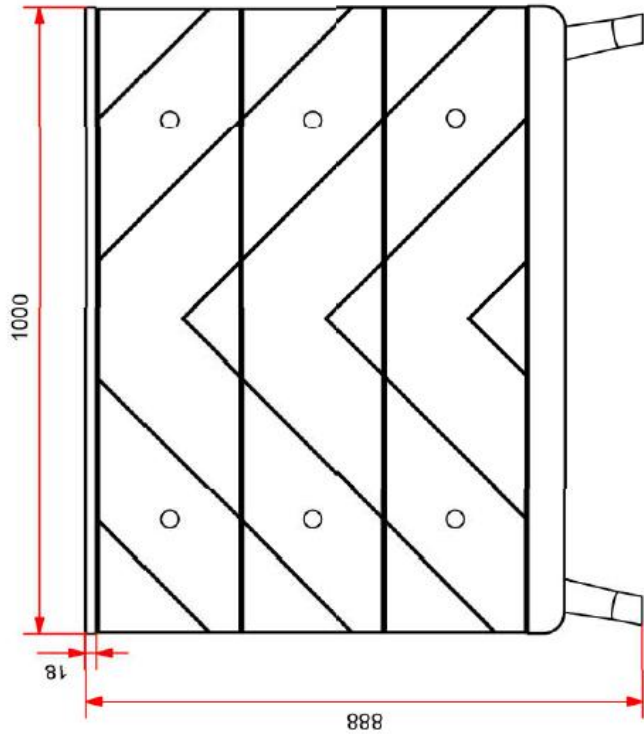

COPYRIGHT © 2020 VIPACK, ALL RIGHTS RESERVED

L: 1250mm H: 750mm D: 600mm

MODEL: BILLY BIBU1214

DATE: 25/03/2020

COPYRIGHT © 2020 VIPACK, ALL RIGHTS RESERVED

All contents on this document are protected by copyright & patents. Except as specifically permitted herein, no portion of the information on this document may be reproduced in any form, or by any means, without prior written permission from Vipack bvba. No parts of the designs and the products can be copied or transmitted. Product and drawings under Patent and Copyright.

L:1000mm H:890mm D:570mm

MODEL: BILLY BIKO1214

DATE: 04/03/2020

All contents on this document are protected by copyright & patents. Except as specifically permitted herein, no portion of the information on this document may be reproduced in any form, or by any means, without prior written permission from Vipack bvba. No parts of the designs and the products can be copied or transmitted. Product and drawings under Patent and Copyright.

COPYRIGHT © 2020 VIPACK, ALL RIGHTS RESERVED

L:1000mm H:890mm D:570mm

MODEL: BILLY BIKO1214

DATE: 04/03/2020

All contents on this document are protected by copyright & patents. Except as specifically permitted herein, no portion of the information on this document may be reproduced in any form, or by any means, without prior written permission from Vipack bvba. No parts of the designs and the products can be copied or transmitted. Product and drawings under Patent and Copyright.