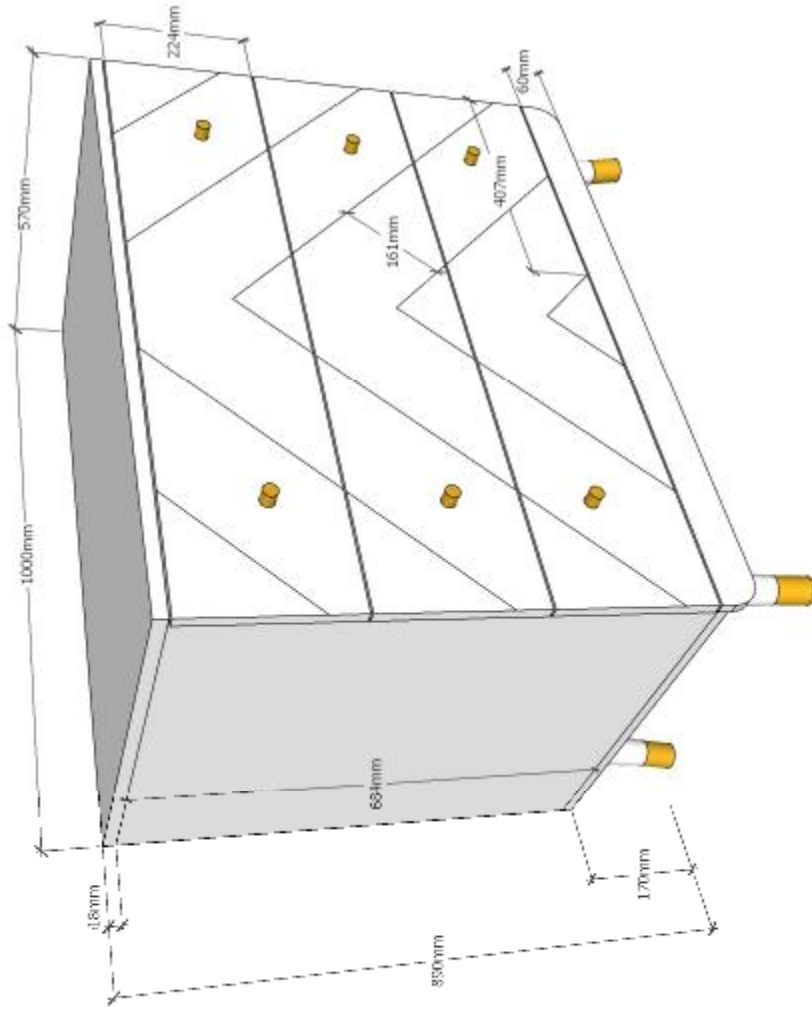

COPYRIGHT © 2020 VIPACK, ALL RIGHTS RESERVED

L: 1250mm H: 750mm D: 600mm

MODEL: BILLY BIBU1214

DATE: 25/03/2020

COPYRIGHT © 2020 VIPACK, ALL RIGHTS RESERVED

All contents on this document are protected by copyright & patents. Except as specifically permitted herein, no portion of the information on this document may be reproduced in any form, or by any means, without prior written permission from Vipack bvba. No parts of the designs and the products can be copied or transmitted. Product and drawings under Patent and Copyright.

L:1000mm H:890mm D:570mm

MODEL: BILLY BIKO1214

DATE: 04/03/2020

All contents on this document are protected by copyright & patents. Except as specifically permitted herein, no portion of the information on this document may be reproduced in any form, or by any means, without prior written permission from Vipack bvba. No parts of the designs and the products can be copied or transmitted. Product and drawings under Patent and Copyright.

COPYRIGHT © 2020 VIPACK, ALL RIGHTS RESERVED

L:1000mm H:890mm D:570mm

MODEL: BILLY BIKO1214

DATE: 04/03/2020

All contents on this document are protected by copyright & patents. Except as specifically permitted herein, no portion of the information on this document may be reproduced in any form, or by any means, without prior written permission from Vipack bvba. No parts of the designs and the products can be copied or transmitted. Product and drawings under Patent and Copyright.