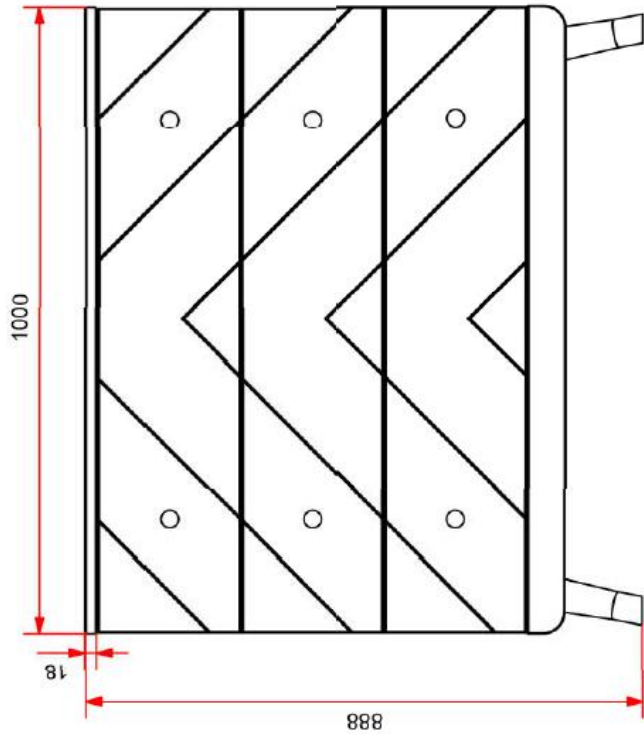

COPYRIGHT © 2020 VIPACK, ALL RIGHTS RESERVED

Interior

L:1000mm H:2000mm D:590mm

MODEL BILLY : BIKL1214

DATE : 25/02/2020

All contents on this document are protected by copyright & patents. Except as specifically permitted herein, no portion of the information on this document may be reproduced in any form, or by any means, without prior written permission from Vipack bvba. No parts of the designs and the products can be copied or transmitted. Product and drawings under Patent and Copyright.

COPYRIGHT © 2020 VIPACK, ALL RIGHTS RESERVED

L:1000mm H:890mm D:570mm

MODEL: BILLY BIKO1214

DATE: 04/03/2020

COPYRIGHT © 2020 VIPACK, ALL RIGHTS RESERVED

All contents on this document are protected by copyright & patents. Except as specifically permitted herein, no portion of the information on this document may be reproduced in any form, or by any means, without prior written permission from Vipack bvba. No parts of the designs and the products can be copied or transmitted. Product and drawings under Patent and Copyright.

**VIPACK**  
FURNITURE

L:1000mm H:890mm D:570mm

MODEL: BILLY BIKO1214

DATE: 04/03/2020

All contents on this document are protected by copyright & patents. Except as specifically permitted herein, no portion of the information on this document may be reproduced in any form, or by any means, without prior written permission from Vipack bvba. No parts of the designs and the products can be copied or transmitted. Product and drawings under Patent and Copyright.