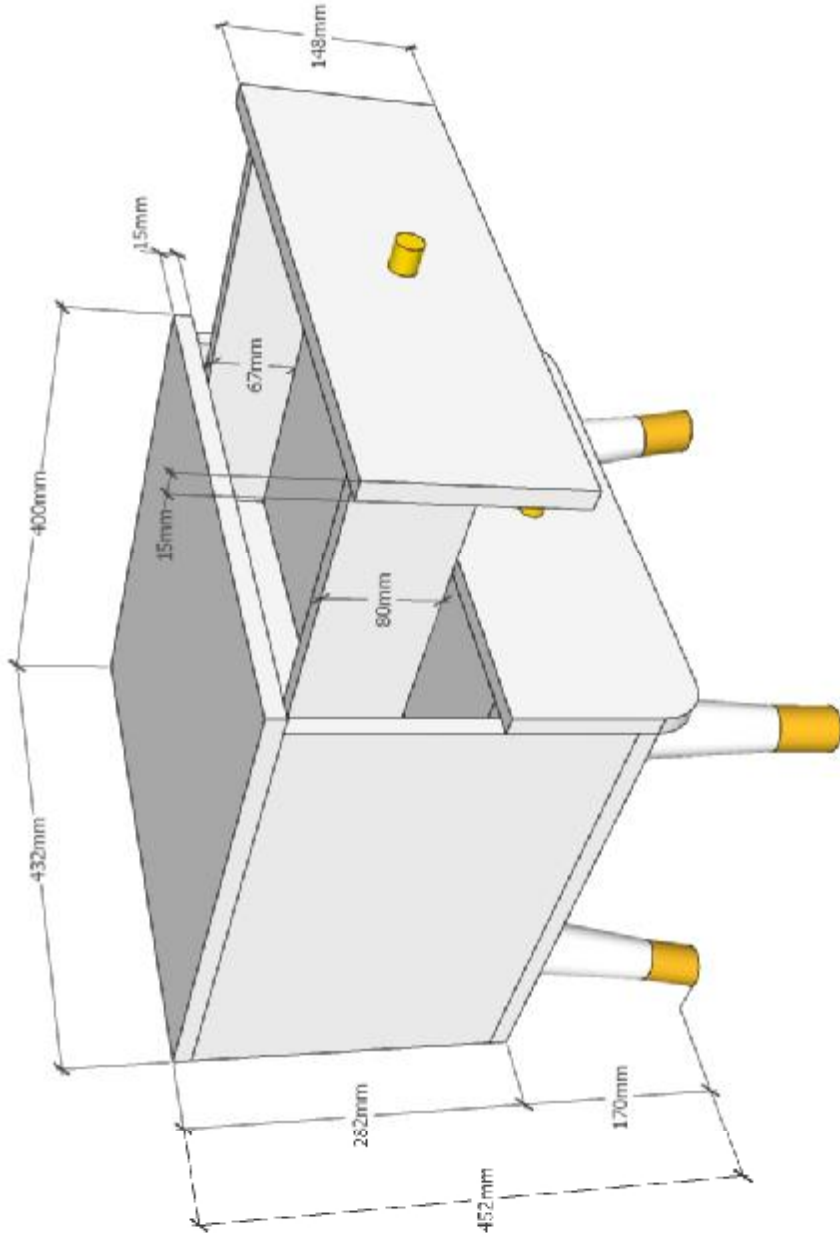

BILLY : BINA22..

All contents on this document are protected by copyright & patents. Except as specifically permitted herein, no portion of the information on this document may be reproduced in any form, or by any means, without prior written permission from Vipack bvba. No parts of the designs and the products can be copied or transmitted. Product and drawings under Patent and Copyright.

COPYRIGHT © 2020 VIPACK, ALL RIGHTS RESERVED

VIPACK
FURNITURE