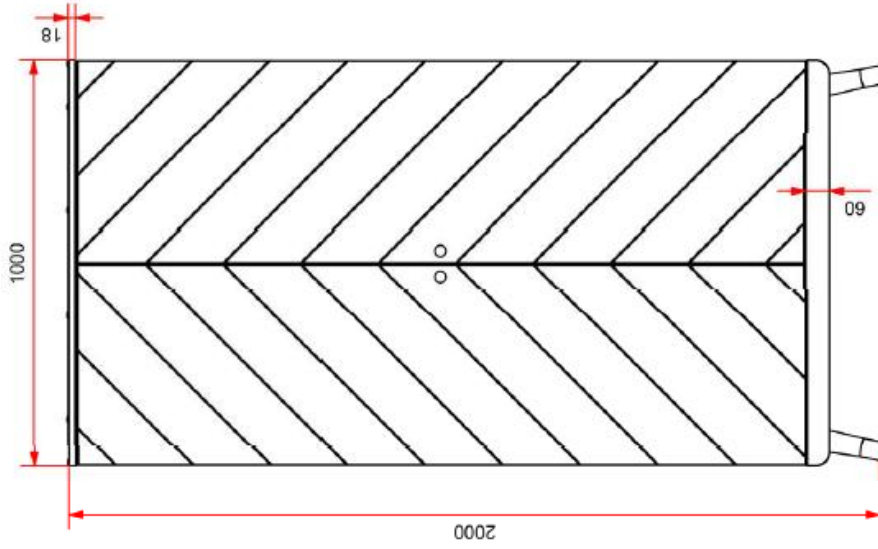

COPYRIGHT © 2020 VIPACK, ALL RIGHTS RESERVED

**VIPACK**  
FURNITURE

L:1000mm H:2000mm D:590mm

MODEL BILLY : BIKL1214

DATE : 25/02/2020

All contents on this document are protected by copyright & patents. Except as specifically permitted herein, no portion of the information on this document may be reproduced in any form, or by any means, without prior written permission from Vipack bvba. No parts of the designs and the products can be copied or transmitted. Product and drawings under Patent and Copyright.

COPYRIGHT © 2020 VIPACK, ALL RIGHTS RESERVED

Interior

L:1000mm H:2000mm D:590mm

MODEL BILLY : BIKL1214

DATE : 25/02/2020

All contents on this document are protected by copyright & patents. Except as specifically permitted herein, no portion of the information on this document may be reproduced in any form, or by any means, without prior written permission from Vipack bvba. No parts of the designs and the products can be copied or transmitted. Product and drawings under Patent and Copyright.

COPYRIGHT © 2020 VIPACK, ALL RIGHTS RESERVED

L:1000mm H:890mm D:570mm

MODEL: BILLY BIKO1214

DATE: 04/03/2020

COPYRIGHT © 2020 VIPACK, ALL RIGHTS RESERVED

All contents on this document are protected by copyright & patents. Except as specifically permitted herein, no portion of the information on this document may be reproduced in any form, or by any means, without prior written permission from Vipack bvba. No parts of the designs and the products can be copied or transmitted. Product and drawings under Patent and Copyright.