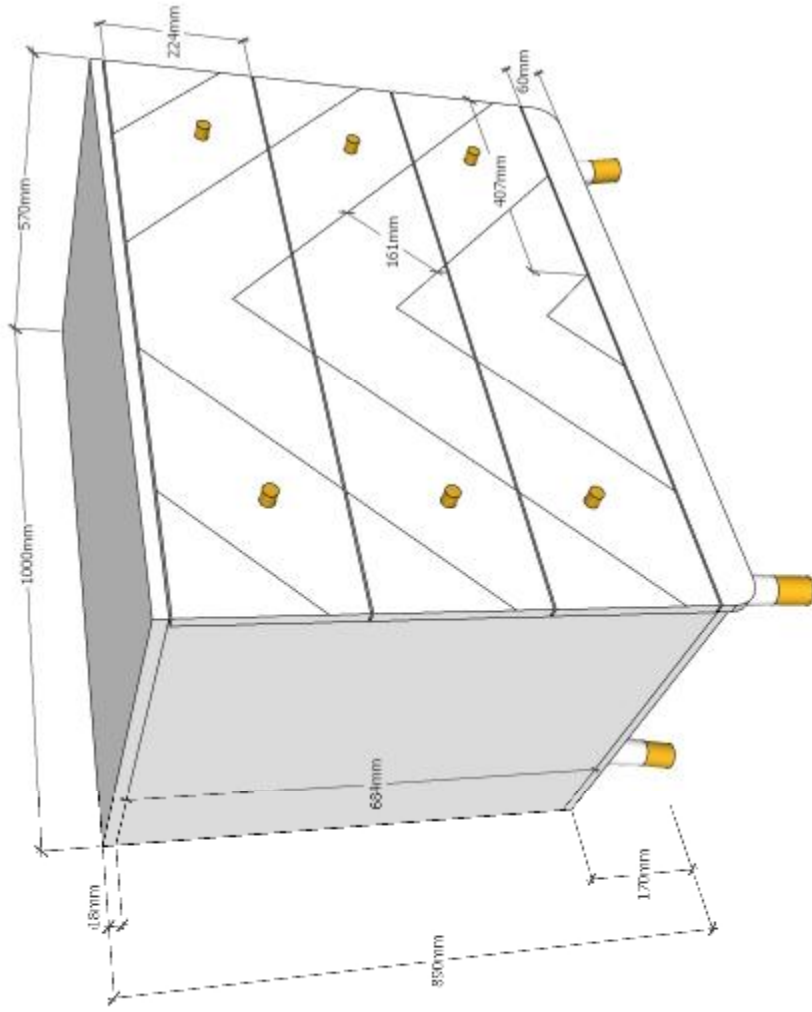

COPYRIGHT © 2020 VIPACK, ALL RIGHTS RESERVED

Interior

L:1000mm H:2000mm D:590mm

MODEL BILLY : BIKL1214

DATE : 25/02/2020

All contents on this document are protected by copyright & patents. Except as specifically permitted herein, no portion of the information on this document may be reproduced in any form, or by any means, without prior written permission from Vipack bvba. No parts of the designs and the products can be copied or transmitted. Product and drawings under Patent and Copyright.

COPYRIGHT © 2020 VIPACK, ALL RIGHTS RESERVED

L:1000mm H:890mm D:570mm

MODEL: BILLY BIKO1214

DATE: 04/03/2020

COPYRIGHT © 2020 VIPACK, ALL RIGHTS RESERVED

All contents on this document are protected by copyright & patents. Except as specifically permitted herein, no portion of the information on this document may be reproduced in any form, or by any means, without prior written permission from Vipack bvba. No parts of the designs and the products can be copied or transmitted. Product and drawings under Patent and Copyright.

**VIPACK**  
FURNITURE

L:1000mm H:890mm D:570mm

MODEL: BILLY BIKO1214

DATE: 04/03/2020

All contents on this document are protected by copyright & patents. Except as specifically permitted herein, no portion of the information on this document may be reproduced in any form, or by any means, without prior written permission from Vipack bvba. No parts of the designs and the products can be copied or transmitted. Product and drawings under Patent and Copyright.