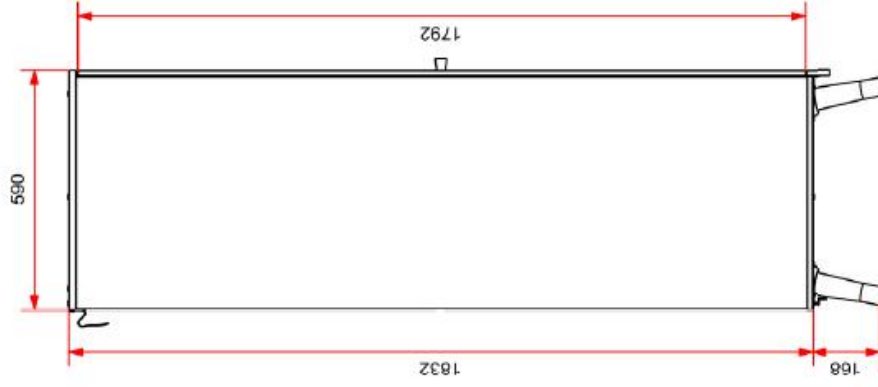

COPYRIGHT © 2020 VIPACK, ALL RIGHTS RESERVED

**VIPACK**  
FURNITURE

L:1000mm H:2000mm D:590mm

MODEL BILLY : BIKL1214

DATE : 25/02/2020

All contents on this document are protected by copyright & patents. Except as specifically permitted herein, no portion of the information on this document may be reproduced in any form, or by any means, without prior written permission from Vipack bvba. No parts of the designs and the products can be copied or transmitted. Product and drawings under Patent and Copyright.

COPYRIGHT © 2020 VIPACK, ALL RIGHTS RESERVED

Interior

L:1000mm H:2000mm D:590mm

MODEL BILLY : BIKL1214

DATE : 25/02/2020

All contents on this document are protected by copyright & patents. Except as specifically permitted herein, no portion of the information on this document may be reproduced in any form, or by any means, without prior written permission from Vipack bvba. No parts of the designs and the products can be copied or transmitted. Product and drawings under Patent and Copyright.

COPYRIGHT © 2020 VIPACK, ALL RIGHTS RESERVED

L:1000mm H:890mm D:570mm

MODEL: BILLY BIKO1214

DATE: 04/03/2020

COPYRIGHT © 2020 VIPACK, ALL RIGHTS RESERVED

All contents on this document are protected by copyright & patents. Except as specifically permitted herein, no portion of the information on this document may be reproduced in any form, or by any means, without prior written permission from Vipack bvba. No parts of the designs and the products can be copied or transmitted. Product and drawings under Patent and Copyright.