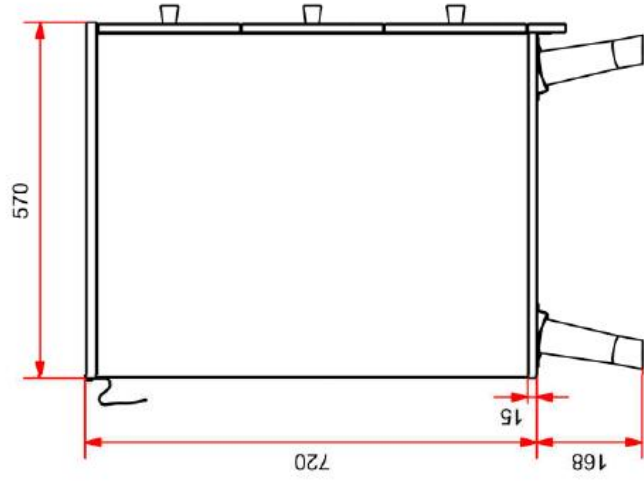

COPYRIGHT © 2020 VIPACK, ALL RIGHTS RESERVED

Interior

L:1000mm H:2000mm D:590mm

MODEL BILLY : BIKL1214

DATE : 25/02/2020

All contents on this document are protected by copyright & patents. Except as specifically permitted herein, no portion of the information on this document may be reproduced in any form, or by any means, without prior written permission from Vipack bvba. No parts of the designs and the products can be copied or transmitted. Product and drawings under Patent and Copyright.

COPYRIGHT © 2020 VIPACK, ALL RIGHTS RESERVED

L:1000mm H:890mm D:570mm

MODEL: BILLY BIKO1214

DATE: 04/03/2020

COPYRIGHT © 2020 VIPACK, ALL RIGHTS RESERVED

All contents on this document are protected by copyright & patents. Except as specifically permitted herein, no portion of the information on this document may be reproduced in any form, or by any means, without prior written permission from Vipack bvba. No parts of the designs and the products can be copied or transmitted. Product and drawings under Patent and Copyright.

**VIPACK**  
FURNITURE

L:1000mm H:890mm D:570mm

MODEL: BILLY BIKO1214

DATE: 04/03/2020

All contents on this document are protected by copyright & patents. Except as specifically permitted herein, no portion of the information on this document may be reproduced in any form, or by any means, without prior written permission from Vipack bvba. No parts of the designs and the products can be copied or transmitted. Product and drawings under Patent and Copyright.