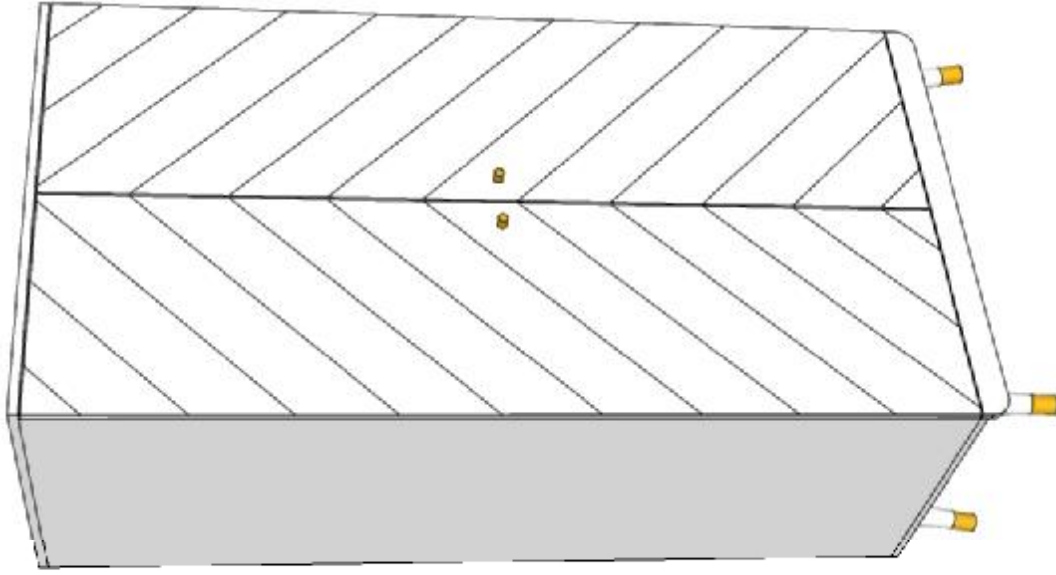

SLATBASE 16 slats 70x15

BILLY : BIBE90..

All contents on this document are protected by copyright & patents. Except as specifically permitted herein, no portion of the information on this document may be reproduced in any form, or by any means, without prior written permission from Vipack bvba. No parts of the designs and the products can be copied or transmitted. Product and drawings under Patent and Copyright.

COPYRIGHT © 2020 VIPACK, ALL RIGHTS RESERVED

**VIPACK**  
FURNITURE

L:1000mm H:2000mm D:590mm

MODEL BILLY : BIKL1214

DATE : 25/02/2020

All contents on this document are protected by copyright & patents. Except as specifically permitted herein, no portion of the information on this document may be reproduced in any form, or by any means, without prior written permission from Vipack bvba. No parts of the designs and the products can be copied or transmitted. Product and drawings under Patent and Copyright.

COPYRIGHT © 2020 VIPACK, ALL RIGHTS RESERVED

Interior

L:1000mm H:2000mm D:590mm

MODEL BILLY : BIKL1214

DATE : 25/02/2020

All contents on this document are protected by copyright & patents. Except as specifically permitted herein, no portion of the information on this document may be reproduced in any form, or by any means, without prior written permission from Vipack bvba. No parts of the designs and the products can be copied or transmitted. Product and drawings under Patent and Copyright.

**VIPACK**  
FURNITURE

L:1000mm H:890mm D:570mm

MODEL: BILLY BIKO1214

DATE: 04/03/2020

All contents on this document are protected by copyright & patents. Except as specifically permitted herein, no portion of the information on this document may be reproduced in any form, or by any means, without prior written permission from Vipack bvba. No parts of the designs and the products can be copied or transmitted. Product and drawings under Patent and Copyright.