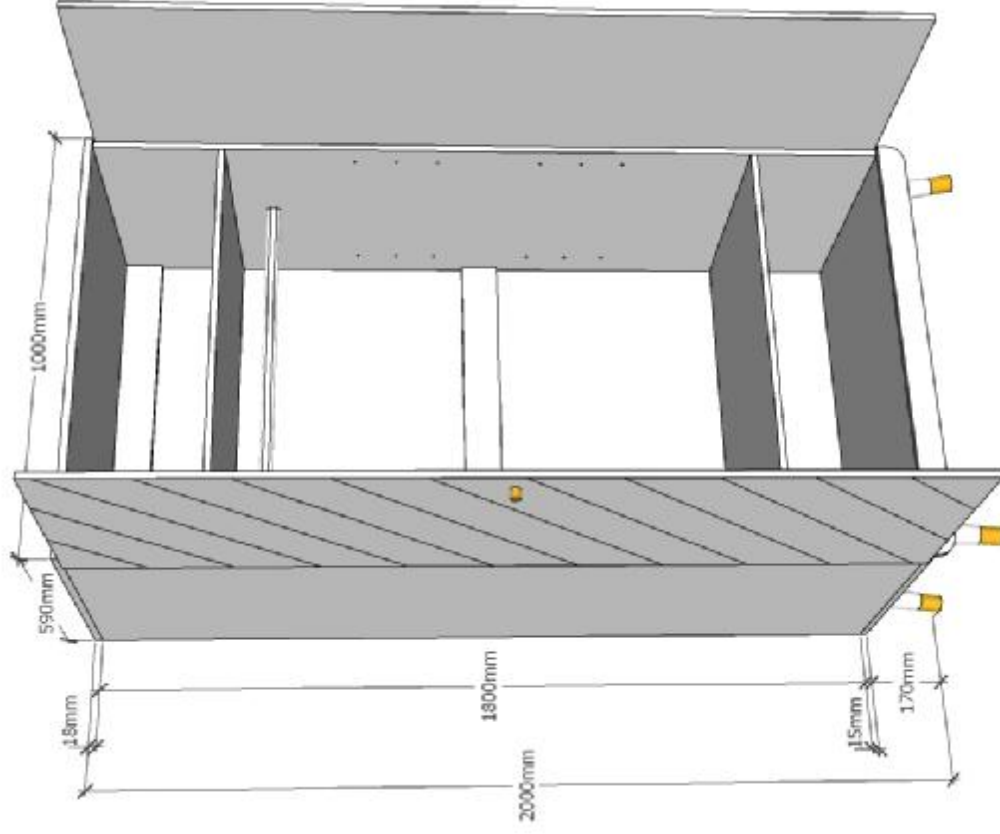

SLATBASE 16 slats 70x15

BILLY : BIBE90..

All contents on this document are protected by copyright & patents. Except as specifically permitted herein, no portion of the information on this document may be reproduced in any form, or by any means, without prior written permission from Vipack bvba. No parts of the designs and the products can be copied or transmitted. Product and drawings under Patent and Copyright.

COPYRIGHT © 2020 VIPACK, ALL RIGHTS RESERVED

**VIPACK**  
FURNITURE

L:1000mm H:2000mm D:590mm

MODEL BILLY : BIKL1214

DATE : 25/02/2020

All contents on this document are protected by copyright & patents. Except as specifically permitted herein, no portion of the information on this document may be reproduced in any form, or by any means, without prior written permission from Vipack bvba. No parts of the designs and the products can be copied or transmitted. Product and drawings under Patent and Copyright.

COPYRIGHT © 2020 VIPACK, ALL RIGHTS RESERVED

Interior

L:1000mm H:2000mm D:590mm

MODEL BILLY : BIKL1214

DATE : 25/02/2020

All contents on this document are protected by copyright & patents. Except as specifically permitted herein, no portion of the information on this document may be reproduced in any form, or by any means, without prior written permission from Vipack bvba. No parts of the designs and the products can be copied or transmitted. Product and drawings under Patent and Copyright.

COPYRIGHT © 2020 VIPACK, ALL RIGHTS RESERVED

L:1000mm H:890mm D:570mm

MODEL: BILLY BIKO1214

DATE: 04/03/2020

COPYRIGHT © 2020 VIPACK, ALL RIGHTS RESERVED

All contents on this document are protected by copyright & patents. Except as specifically permitted herein, no portion of the information on this document may be reproduced in any form, or by any means, without prior written permission from Vipack bvba. No parts of the designs and the products can be copied or transmitted. Product and drawings under Patent and Copyright.