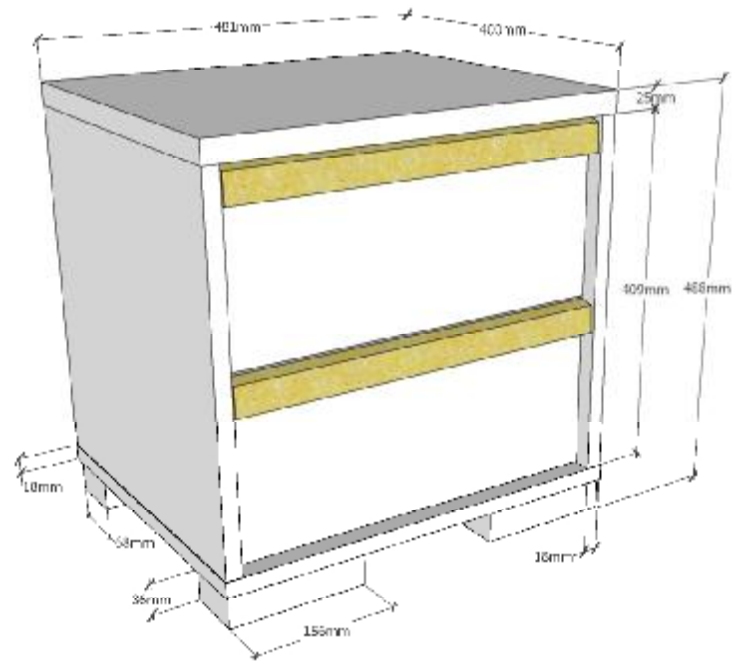

L:2050mm H:761mm D:975mm innersize 900x2000mm

LONDEN BED : LDBE90..

L:481mm H:488mm D:400mm

LONDEN NIGHTCHEST : LDNA22..