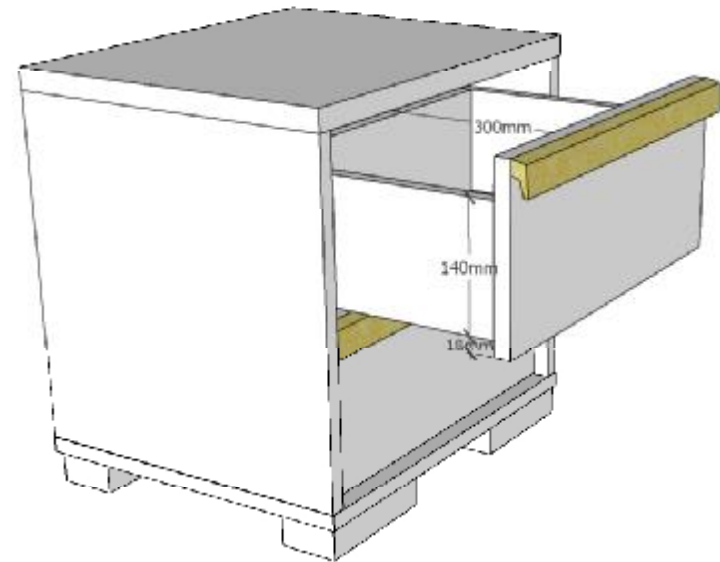

L:2050mm H:761mm D:975mm innersize 900x2000mm

LONDEN BED : LDBE90..

L:481mm H:488mm D:400mm

LONDEN NIGHTCHEST : LDNA22..