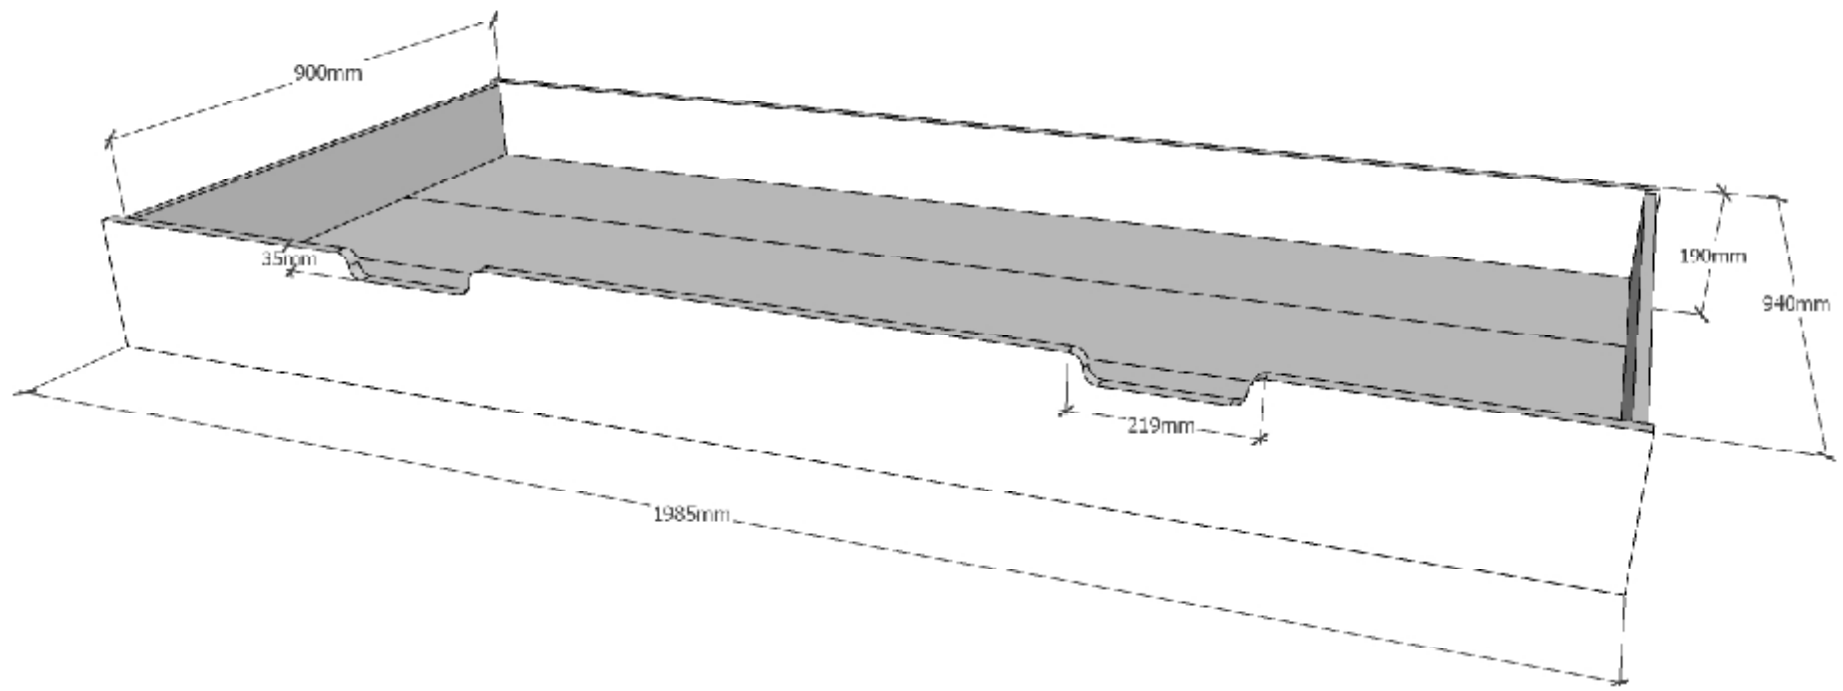

□ SOLID PINE WOOD
WHITE LACQUERED

■ MDF BLACK
LACQUERED

HOUSE BED L:2145mm H1739mm D:1057mm
innersize 900x2000mm

MODEL : HB900318

DRAWER BED L:1985mm H:190mm D:940mm

MODEL : HBRB9014