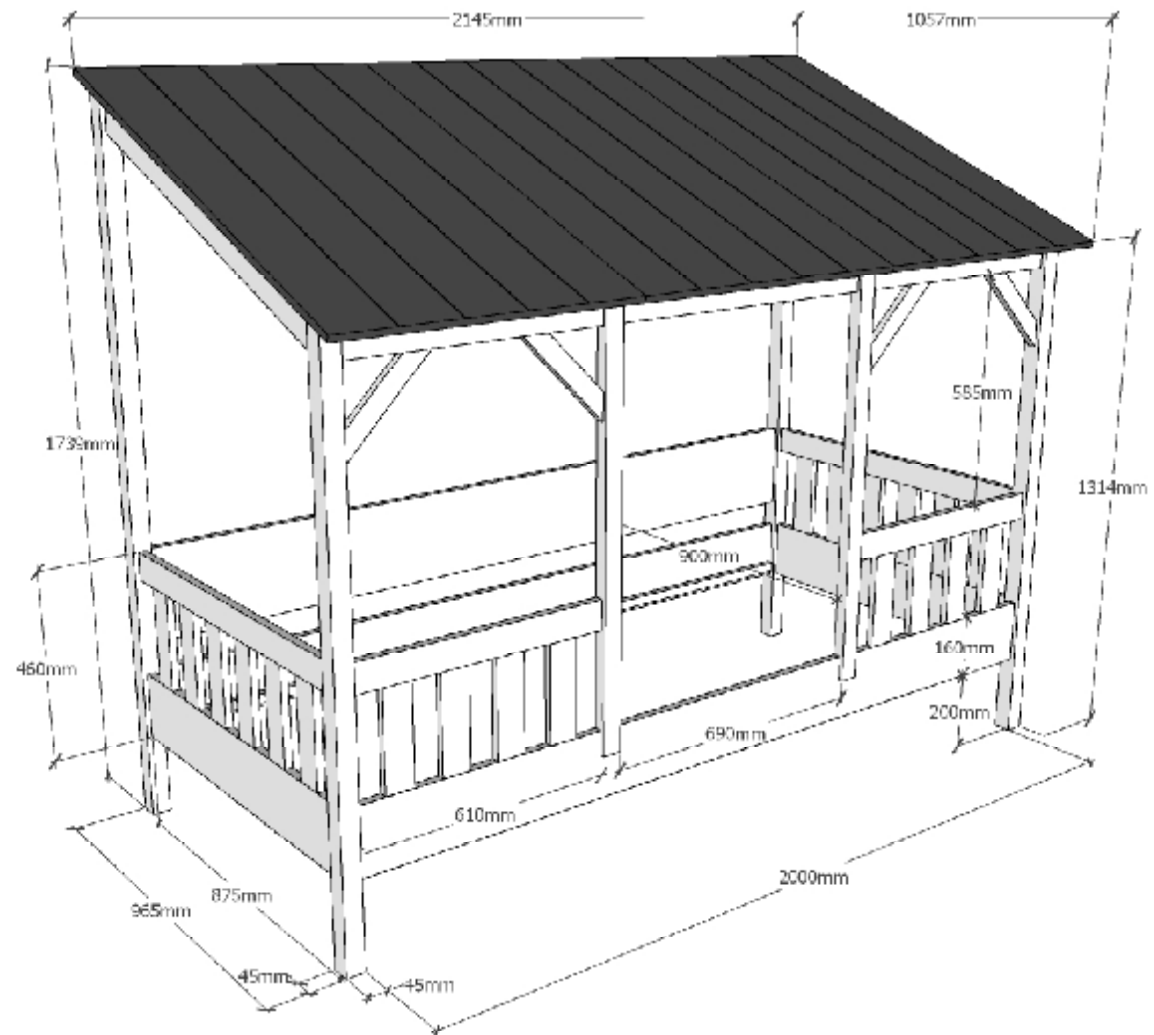

□ SOLID PINE WOOD
WHITE LACQUERED

■ MDF BLACK
LACQUERED

HOUSE BED L:2145mm H1739mm D:1057mm
innersize 900x2000mm

MODEL : HB900318

DRAWER BED L:1985mm H:190mm D:940mm

MODEL : HBRB9014