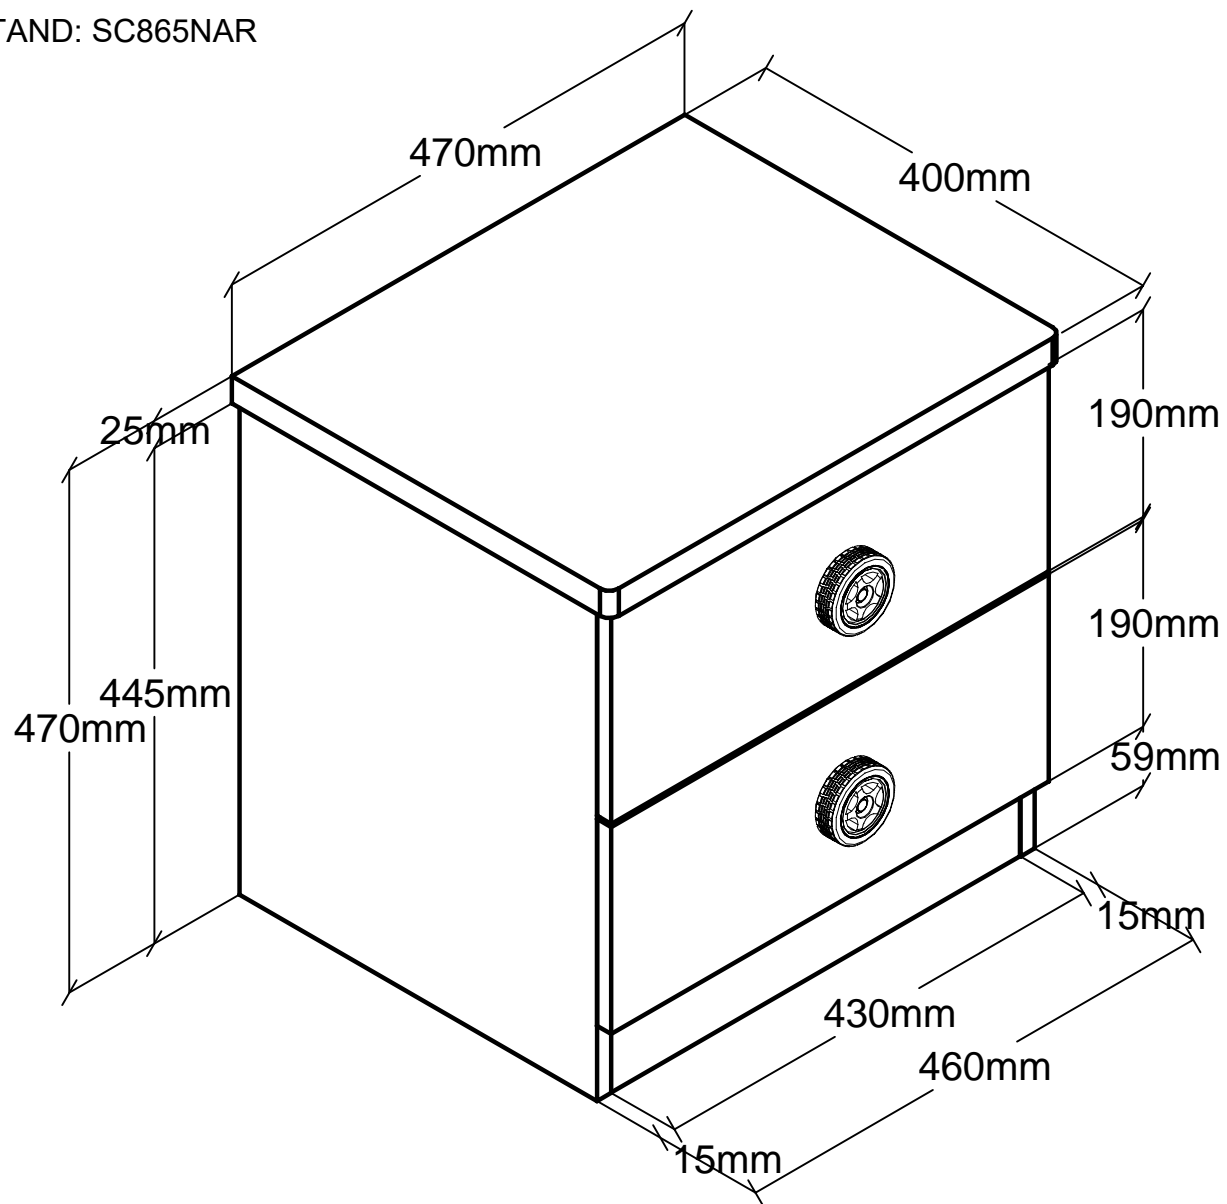

MODEL LE MANS NIGHTSTAND: SC865NAR

W: 470mm H: 394mm D: 470mm

COPYRIGHT © 2021 VIPACK, ALL RIGHTS RESERVED

All contents on this document are protected by copyright & patents. Except as specifically permitted herein, no portion of the information on this document may be reproduced in any form, or by any means, without prior written permission from Vipack bvba. No parts of the designs and the products can be copied or transmitted. Product and drawings under Patent and Copyright.