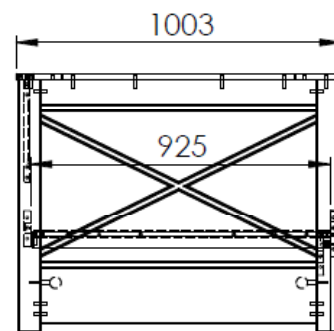

2 x MATTRESS 900x2000x10 mm

Model: PINO PIKB9314	Discription: PULL-OUT CAPTAIN BED	Page: 1/1
Dimensions(mm): 2094x801x1003(1865)	Material: PINE+MDF	Date: 20/01/2022
All contents on this document are protected by copyright & patents. Except as specifically permitted herein, no portion of the information on this document may be reproduced in any form, or by any means, without prior written permission from Vipack bvba. No parts of the designs and the products can be copied or transmitted. Product and drawings under Patent and Copyright.		COPYRIGHT © 2022 VIPACK, ALL RIGHTS RESERVED