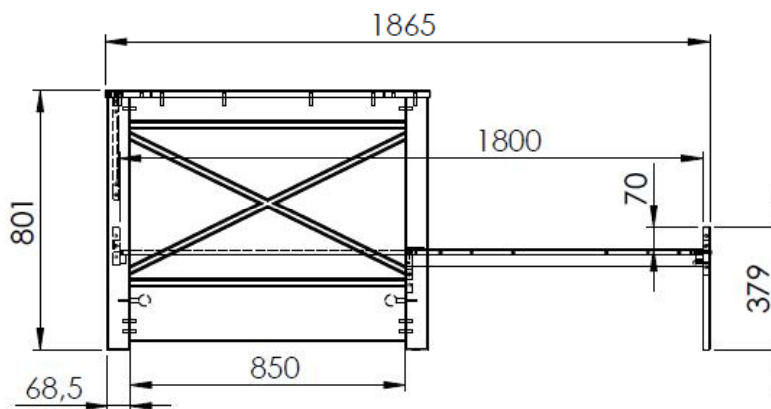

2 x MATTRESS 900x2000x10 mm

Model: PINO PIKB9314	Discription: PULL-OUT CAPTAIN BED	Page: 1/1
Dimensions(mm): 2094x801x1003(1865)	Material: PINE+MDF	Date: 20/01/2022
All contents on this document are protected by copyright & patents. Except as specifically permitted herein, no portion of the information on this document may be reproduced in any form, or by any means, without prior written permission from Vipack bvba. No parts of the designs and the products can be copied or transmitted. Product and drawings under Patent and Copyright.		COPYRIGHT © 2022 VIPACK, ALL RIGHTS RESERVED