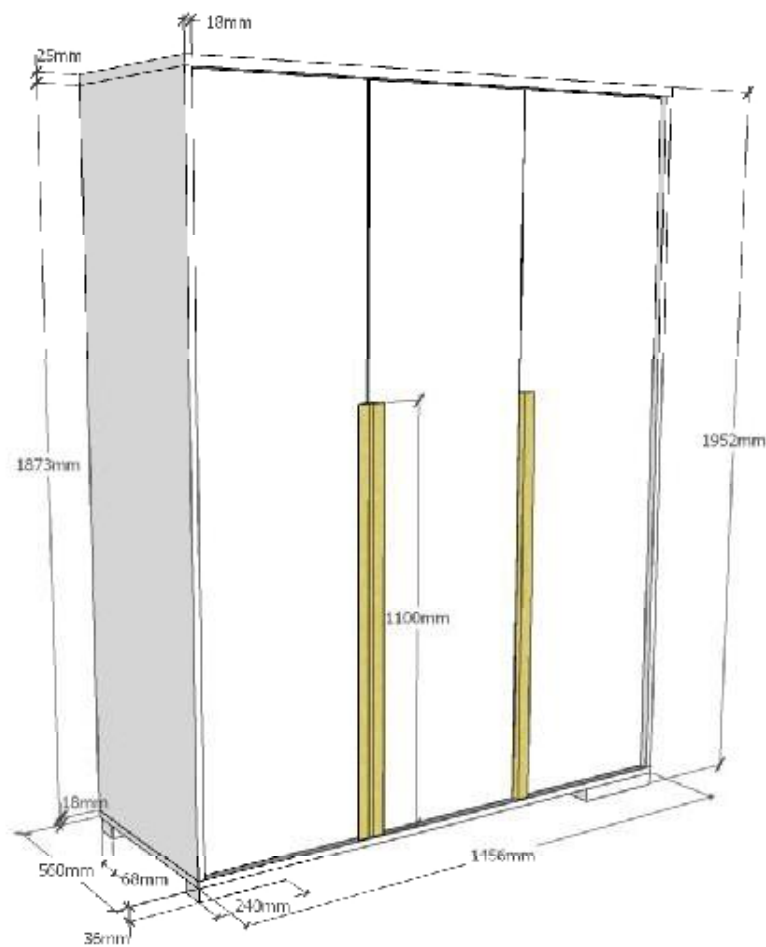

L:2050mm H:761mm D:975mm innersize 900x2000mm

LONDEN BED : LDBE90..

L:481mm H:488mm D:400mm

LONDEN NIGHTCHEST : LDNA22..

L:1456mm H:1952mm D:560mm

LONDEN WARDROBE : LDKL13..

L:1400mm H:750mm D:650mm

LONDEN DESK : LDBU14..