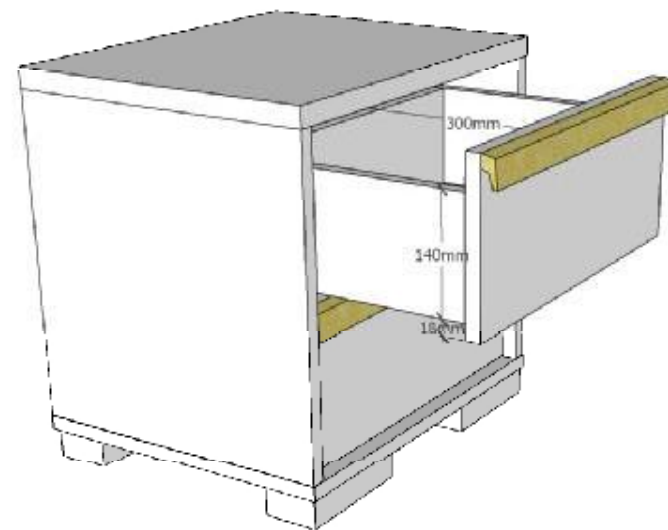

L:2050mm H:761mm D:975mm innersize 900x2000mm

LONDEN BED : LDBE90..

L:481mm H:488mm D:400mm

LONDEN NIGHTCHEST : LDNA22..

L:1456mm H:1952mm D:560mm

LONDEN WARDROBE : LDKL13..

L:1400mm H:750mm D:650mm

LONDEN DESK : LDBU14..