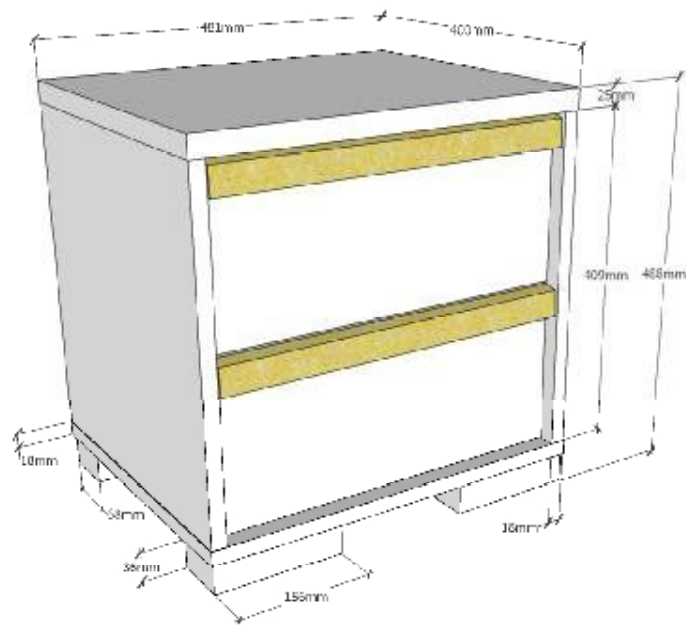

L:2050mm H:761mm D:975mm innersize 900x2000mm

LONDEN BED : LDBE90..

L:481mm H:488mm D:400mm

LONDEN NIGHTCHEST : LDNA22..

L:1456mm H:1952mm D:560mm

LONDEN WARDROBE : LDKL13..

L:1400mm H:750mm D:650mm

LONDEN DESK : LDBU14..