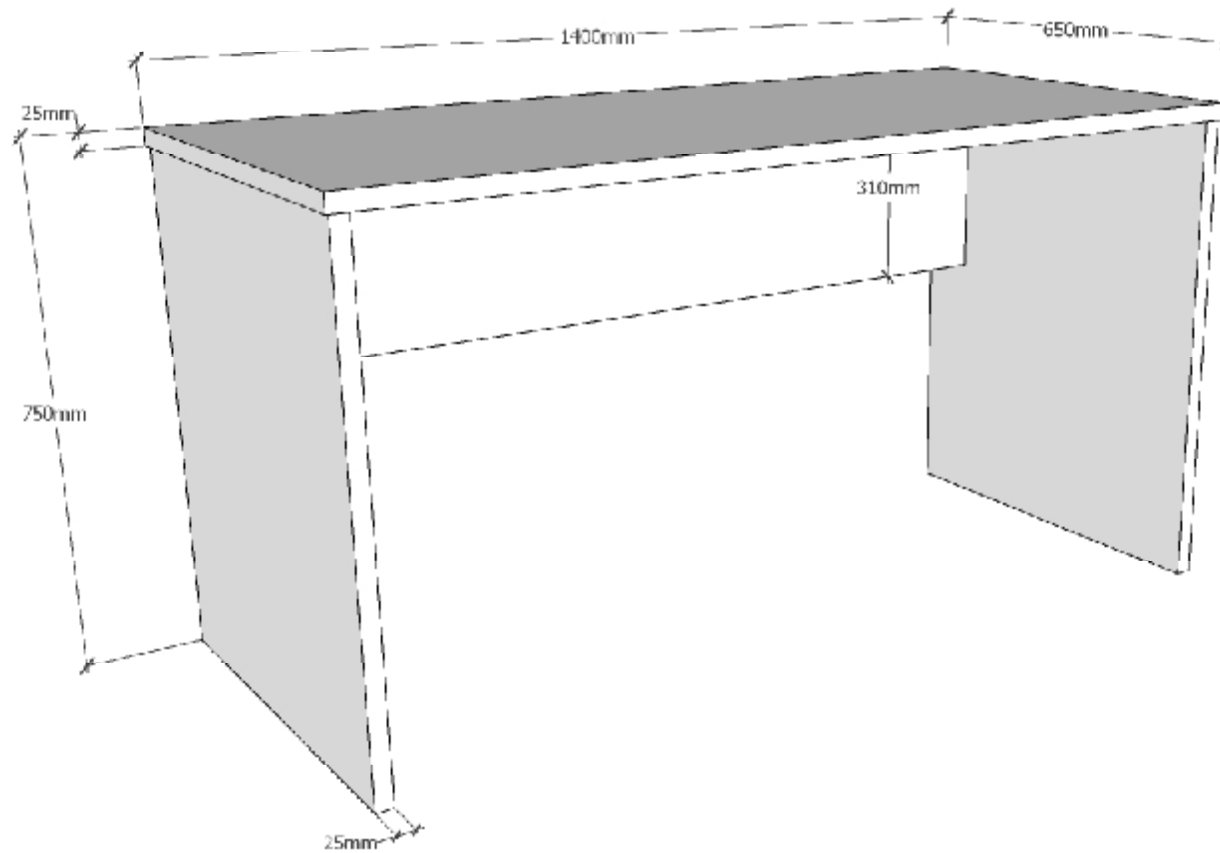

L:2050mm H:761mm D:975mm innersize 900x2000mm

LONDEN BED : LDBE90..

L:481mm H:488mm D:400mm

LONDEN NIGHTCHEST : LDNA22..

L:1456mm H:1952mm D:560mm

LONDEN WARDROBE : LDKL13..

L:1400mm H:750mm D:650mm

LONDEN DESK : LDBU14..