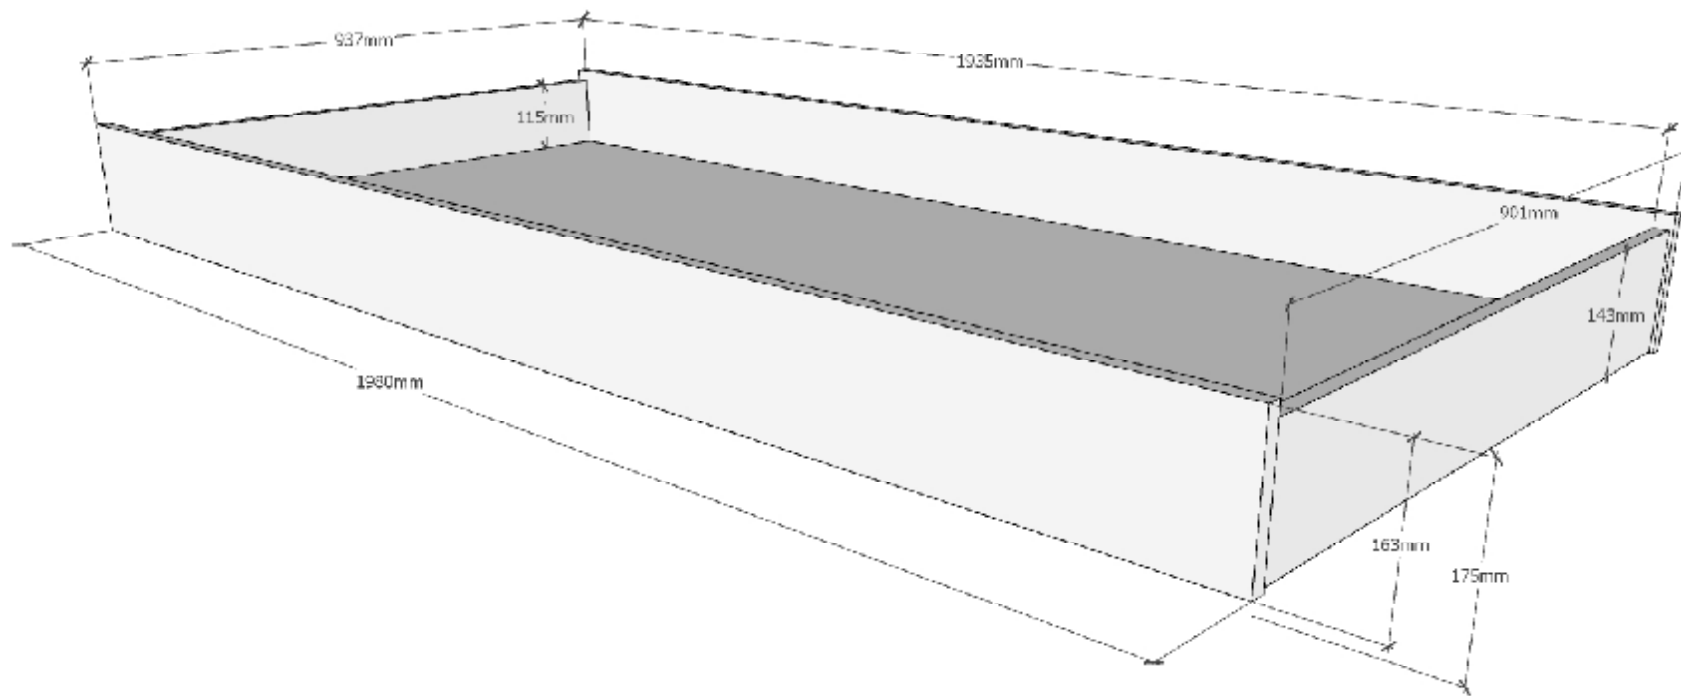

L:2050mm H:761mm D:975mm innersize 900x2000mm

LONDEN BED : LDBE90..

L:1980mm H:175mm D:937mm

LONDEN BED DRAWER : LDRB90..