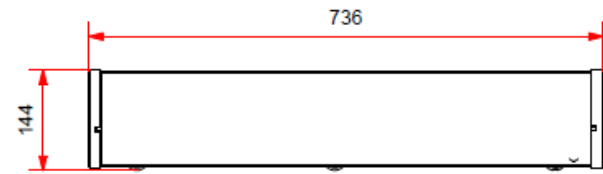

L: 1474mm H: 683mm D: 770mm INNERSIZE 1400x700mm

MODEL: KIDDY KITD7014

DATE: 14/04/2020

COPYRIGHT © 2020 VIPACK, ALL RIGHTS RESERVED

All contents on this document are protected by copyright & patents. Except as specifically permitted herein, no portion of the information on this document may be reproduced in any form, or by any means, without prior written permission from Vipack bvba. No parts of the designs and the products can be copied or transmitted. Product and drawings under Patent and Copyright.

L: 1385mm H: 144mm D: 736mm

MODEL: KIDDY KIRB7014

DATE: 04/07/2020