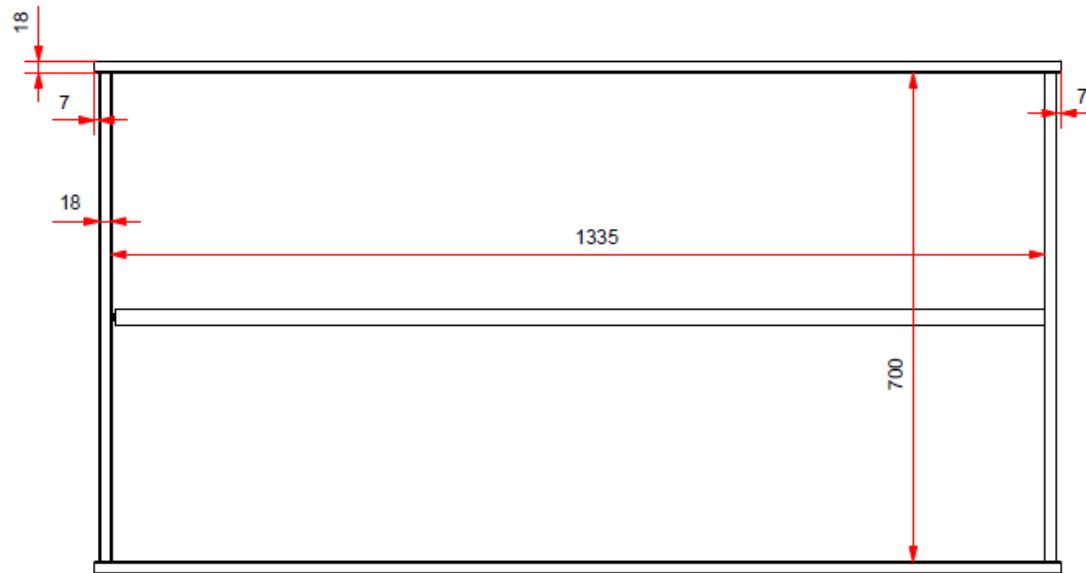

L: 1474mm H: 683mm D: 770mm INNERSIZE 1400x700mm

MODEL: KIDDY KITD7014

DATE: 14/04/2020

COPYRIGHT © 2020 VIPACK, ALL RIGHTS RESERVED

All contents on this document are protected by copyright & patents. Except as specifically permitted herein, no portion of the information on this document may be reproduced in any form, or by any means, without prior written permission from Vipack bvba. No parts of the designs and the products can be copied or transmitted. Product and drawings under Patent and Copyright.

L: 1385mm H: 144mm D: 736mm

MODEL: KIDDY KIRB7014

DATE: 04/07/2020