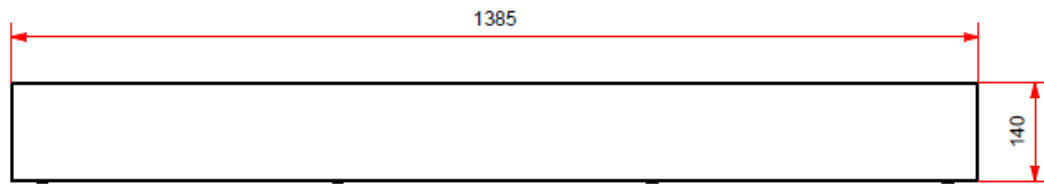

L: 1474mm H: 683mm D: 770mm INNERSIZE 1400x700mm

MODEL: KIDDY KITD7014

DATE: 14/04/2020

COPYRIGHT © 2020 VIPACK, ALL RIGHTS RESERVED

All contents on this document are protected by copyright & patents. Except as specifically permitted herein, no portion of the information on this document may be reproduced in any form, or by any means, without prior written permission from Vipack bvba. No parts of the designs and the products can be copied or transmitted. Product and drawings under Patent and Copyright.

L: 1385mm H: 144mm D: 736mm

MODEL: KIDDY KIRB7014

DATE: 04/07/2020