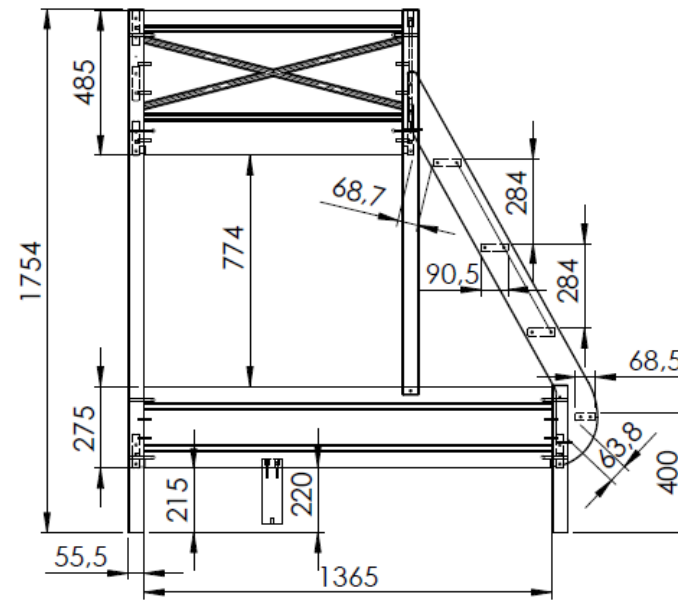

STMA9514

max. mattress 900x2000x277mm & 1400x2000mm

Model: SCOTT STMA9514	Discription: FAMILY BED	Page: 1/1
Dimensions(mm): 2076x1754x1575	Material: PINE	Date: 21/10/2022
All contents on this document are protected by copyright & patents. Except as specifically permitted herein, no portion of the information on this document may be reproduced in any form, or by any means, without prior written permission from Vipack bvba. No parts of the designs and the products can be copied or transmitted. Product and drawings under Patent and Copyright.		COPYRIGHT © 2022 VIPACK, ALL RIGHTS RESERVED
		