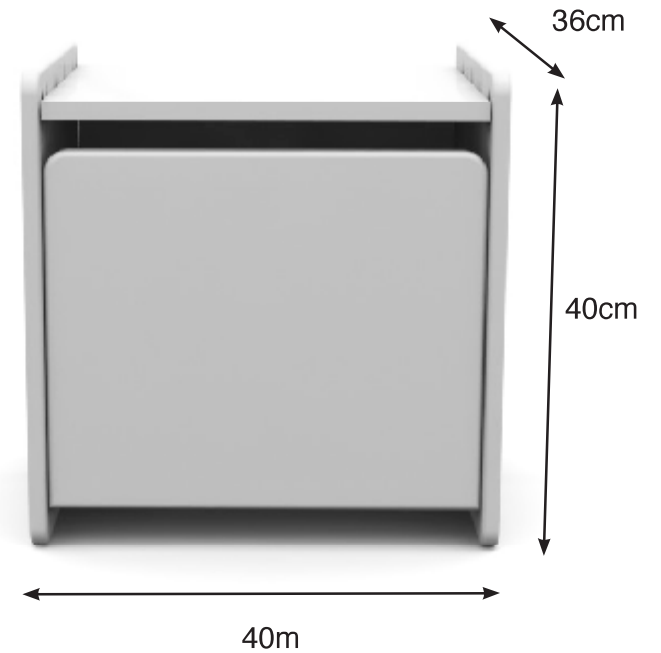

Kiddy bed VIPACK

KIBE90 ..

Kiddy bedside table VIPACK

1 DOOR

KINA12..

COPYRIGHT © 2018 VIPACK, ALL RIGHTS RESERVED

All contents on this document are protected by copyright & patents. Except as specifically permitted herein, no portion of the information on this document may be reproduced in any form, or by any means, without prior written permission from Vipack bvba. No parts of the designs and the products can be copied or transmitted. Product and drawings under Patent and Copyright

KIDDY wardrobe

SATIN WHITE

PINE WOOD
NATURAL

2 DOORS
2 DRAWERS
2 ALCOVES

WITH NATURAL
PINE WOOD SHELF

KIKL2214

COPYRIGHT © 2018 VIPACK, ALL RIGHTS RESERVED

All contents on this document are protected by copyright & patents. Except as specifically permitted herein, no portion of the information on this document may be reproduced in any form, or by any means, without prior written permission from Vipack bvba. No parts of the designs and the products can be copied or transmitted. Product and drawings under Patent and Copyright

KIDDY wardrobe - measurements

DRAWERS : METAL SLIDES
DOORS : METAL HINGES

All contents on this document are protected by copyright & patents. Except as specifically permitted herein, no portion of the information on this document may be reproduced in any form, or by any means, without prior written permission from Vipack bvba. No parts of the designs and the products can be copied or transmitted. Product and drawings under Patent and Copyright

KIDDY desk with top cabinet

SOLIDE PINE WOOD
+ MDF

SAME FINISH AS KIDDY RANGE

3 ALCOVES / 2 DRAWERS

W110 x D60 x H90cm
(with top cabinet W108 x D20 x H15cm)

KIBU1214

COPYRIGHT © 2018 VIPACK, ALL RIGHTS RESERVED