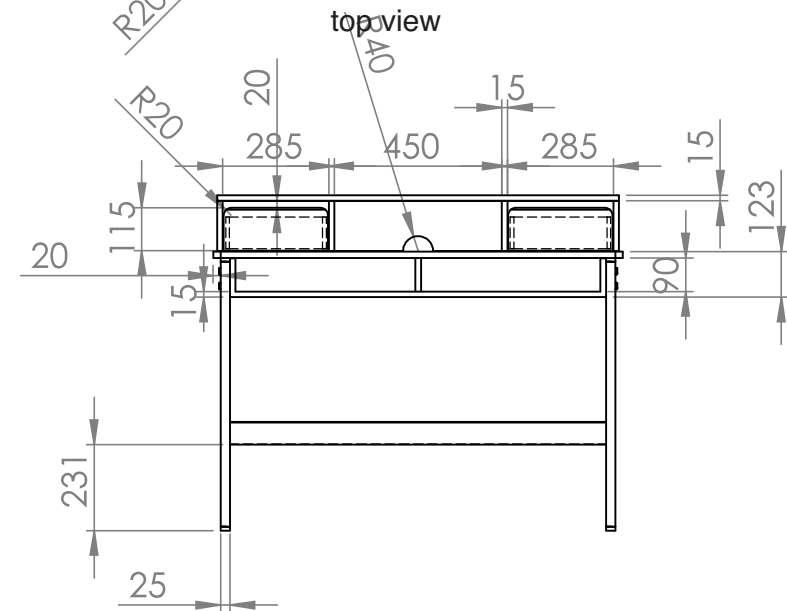

front view

KIDDY desk with top cabinet - measurements

top cabinet fixed on the desk - drilling in the top panel

glue some soft ribbon under the 2 small drawers, so they glide better on the top panel of the desk.

exemple :