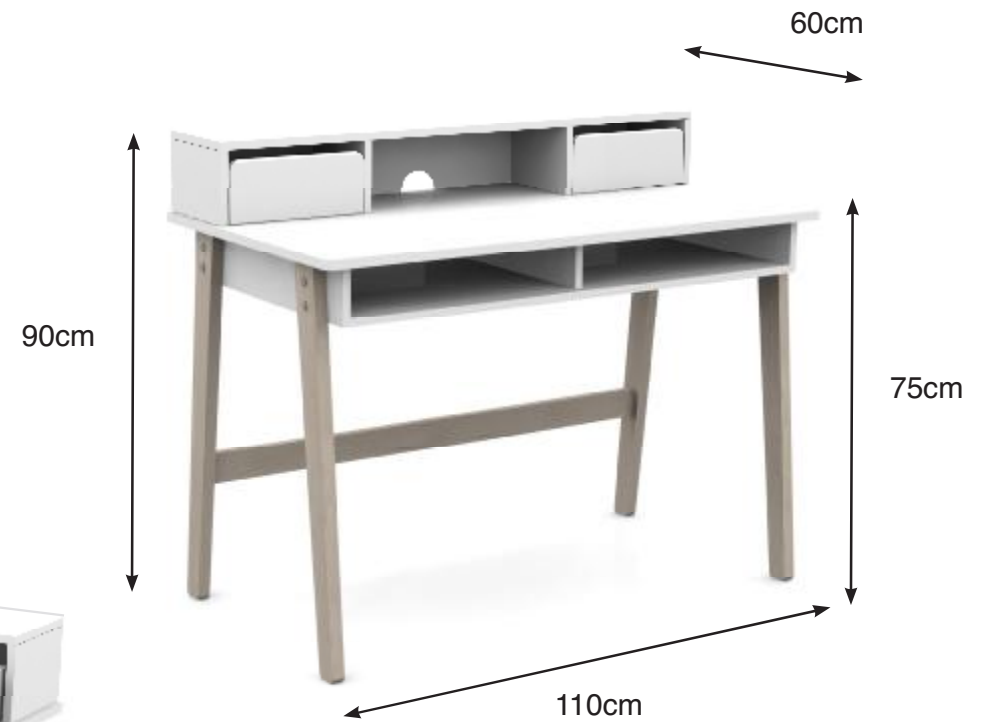

KIDDY wardrobe

SATIN WHITE

PINE WOOD
NATURAL

2 DOORS
2 DRAWERS
2 ALCOVES

WITH NATURAL
PINE WOOD SHELF

KIKL2214

COPYRIGHT © 2018 VIPACK, ALL RIGHTS RESERVED

All contents on this document are protected by copyright & patents. Except as specifically permitted herein, no portion of the information on this document may be reproduced in any form, or by any means, without prior written permission from Vipack bvba. No parts of the designs and the products can be copied or transmitted. Product and drawings under Patent and Copyright

KIDDY wardrobe - measurements

DRAWERS : METAL SLIDES
DOORS : METAL HINGES

All contents on this document are protected by copyright & patents. Except as specifically permitted herein, no portion of the information on this document may be reproduced in any form, or by any means, without prior written permission from Vipack bvba. No parts of the designs and the products can be copied or transmitted. Product and drawings under Patent and Copyright

KIDDY desk with top cabinet

SOLIDE PINE WOOD
+ MDF

SAME FINISH AS KIDDY RANGE

3 ALCOVES / 2 DRAWERS

W110 x D60 x H90cm
(with top cabinet W108 x D20 x H15cm)

KIBU1214

COPYRIGHT © 2018 VIPACK, ALL RIGHTS RESERVED