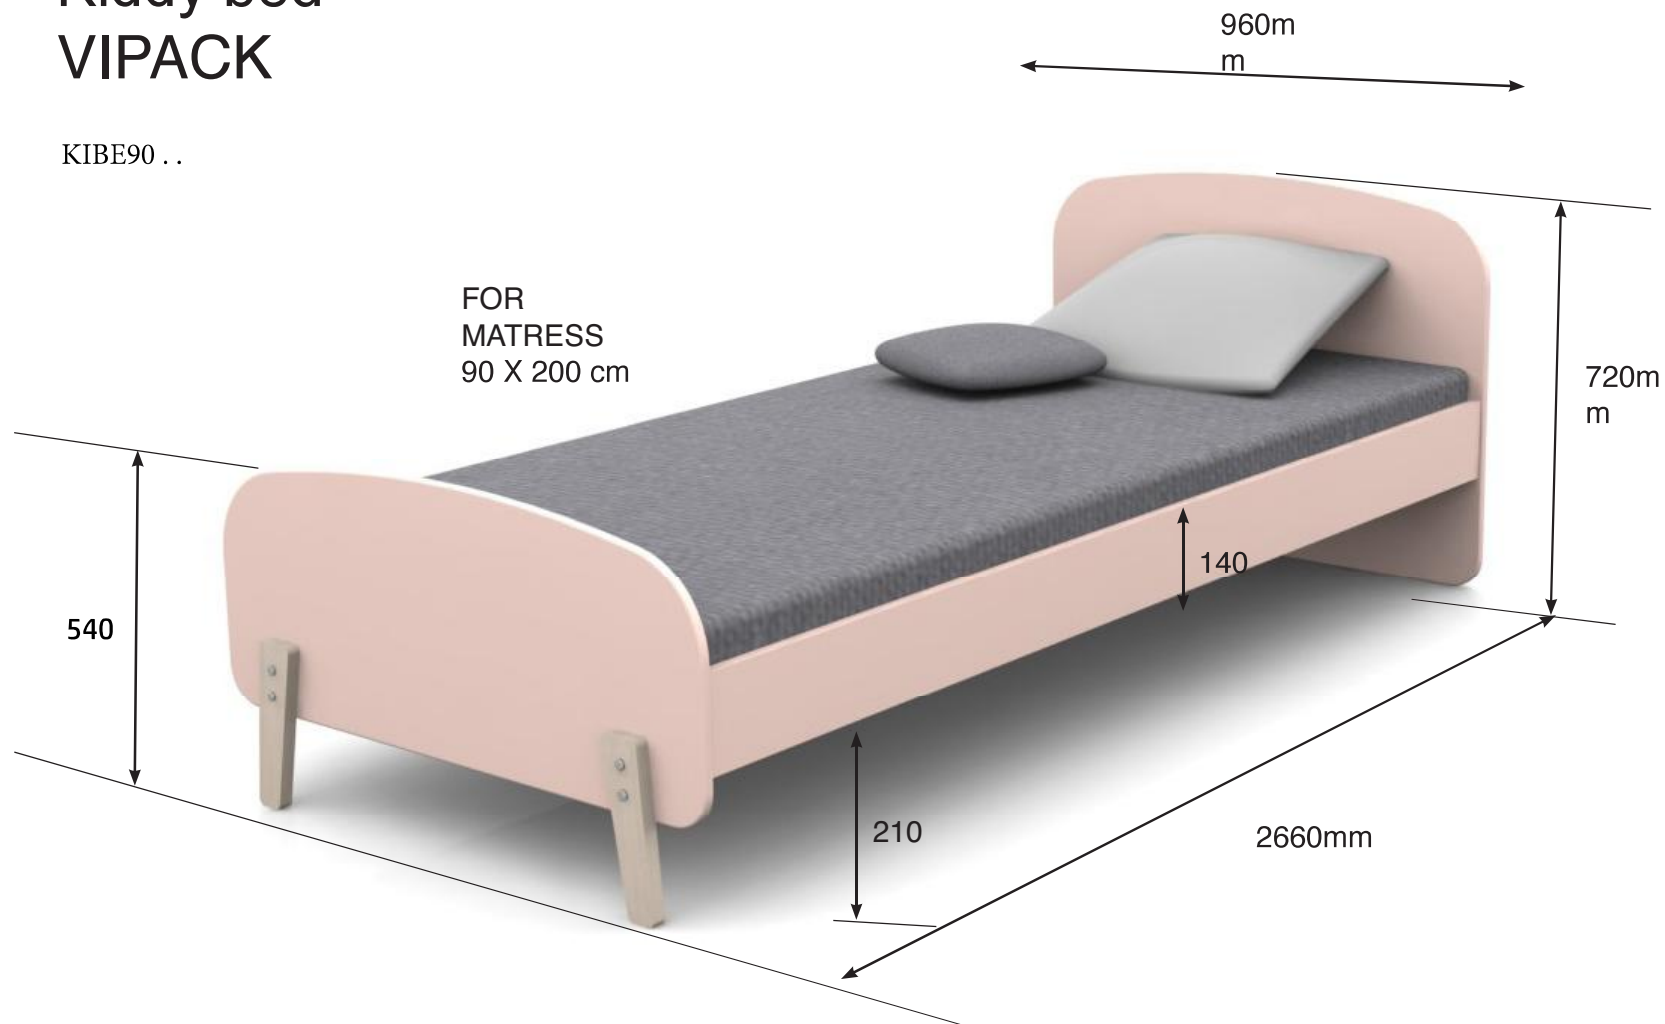

Kiddy bed VIPACK

KIBE90 ..

Kiddy bedside table VIPACK

1 DOOR

KINA12..

COPYRIGHT © 2018 VIPACK, ALL RIGHTS RESERVED

All contents on this document are protected by copyright & patents. Except as specifically permitted herein, no portion of the information on this document may be reproduced in any form, or by any means, without prior written permission from Vipack bvba. No parts of the designs and the products can be copied or transmitted. Product and drawings under Patent and Copyright

KIDDY wardrobe

SATIN WHITE

PINE WOOD
NATURAL

2 DOORS
2 DRAWERS
2 ALCOVES

WITH NATURAL
PINE WOOD SHELF

KIKL2214

COPYRIGHT © 2018 VIPACK, ALL RIGHTS RESERVED

All contents on this document are protected by copyright & patents. Except as specifically permitted herein, no portion of the information on this document may be reproduced in any form, or by any means, without prior written permission from Vipack bvba. No parts of the designs and the products can be copied or transmitted. Product and drawings under Patent and Copyright

KIDDY desk with top cabinet

SOLIDE PINE WOOD
+ MDF

SAME FINISH AS KIDDY RANGE

3 ALCOVES / 2 DRAWERS

W110 x D60 x H90cm
(with top cabinet W108 x D20 x H15cm)

KIBU1214

COPYRIGHT © 2018 VIPACK, ALL RIGHTS RESERVED

SOFT EDGES

soft pads to stick below the legs of the items

side view

front view