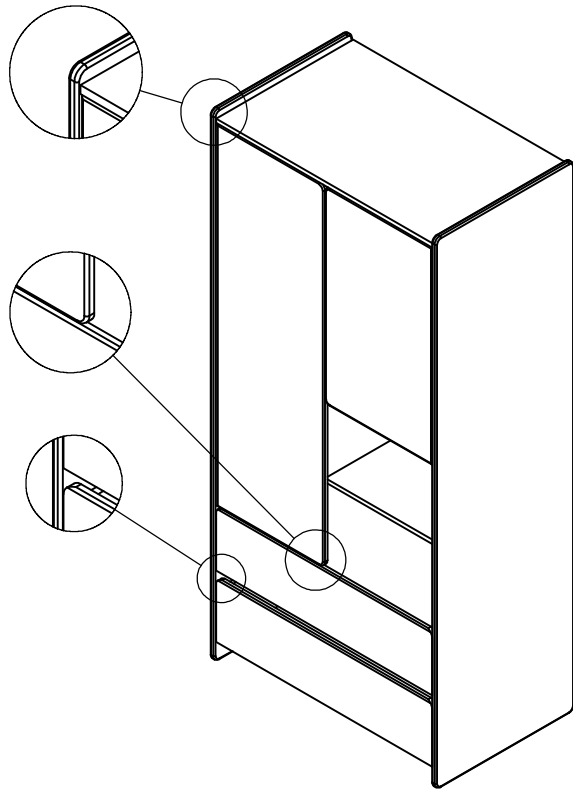

KIDDY wardrobe

SATIN WHITE

PINE WOOD
NATURAL

2 DOORS
2 DRAWERS
2 ALCOVES

WITH NATURAL
PINE WOOD SHELF

KIKL2214

COPYRIGHT © 2018 VIPACK, ALL RIGHTS RESERVED

All contents on this document are protected by copyright & patents. Except as specifically permitted herein, no portion of the information on this document may be reproduced in any form, or by any means, without prior written permission from Vipack bvba. No parts of the designs and the products can be copied or transmitted. Product and drawings under Patent and Copyright

KIDDY wardrobe - measurements

DRAWERS : METAL SLIDES
DOORS : METAL HINGES

All contents on this document are protected by copyright & patents. Except as specifically permitted herein, no portion of the information on this document may be reproduced in any form, or by any means, without prior written permission from Vipack bvba. No parts of the designs and the products can be copied or transmitted. Product and drawings under Patent and Copyright