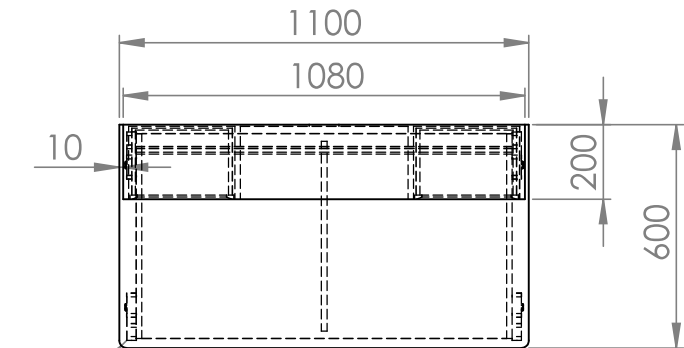

KIDDY desk with top cabinet - measurements

top cabinet fixed on the desk - drilling in the top panel

glue some soft ribbon under the 2 small drawers, so they glide better on the top panel of the desk.

exemple :