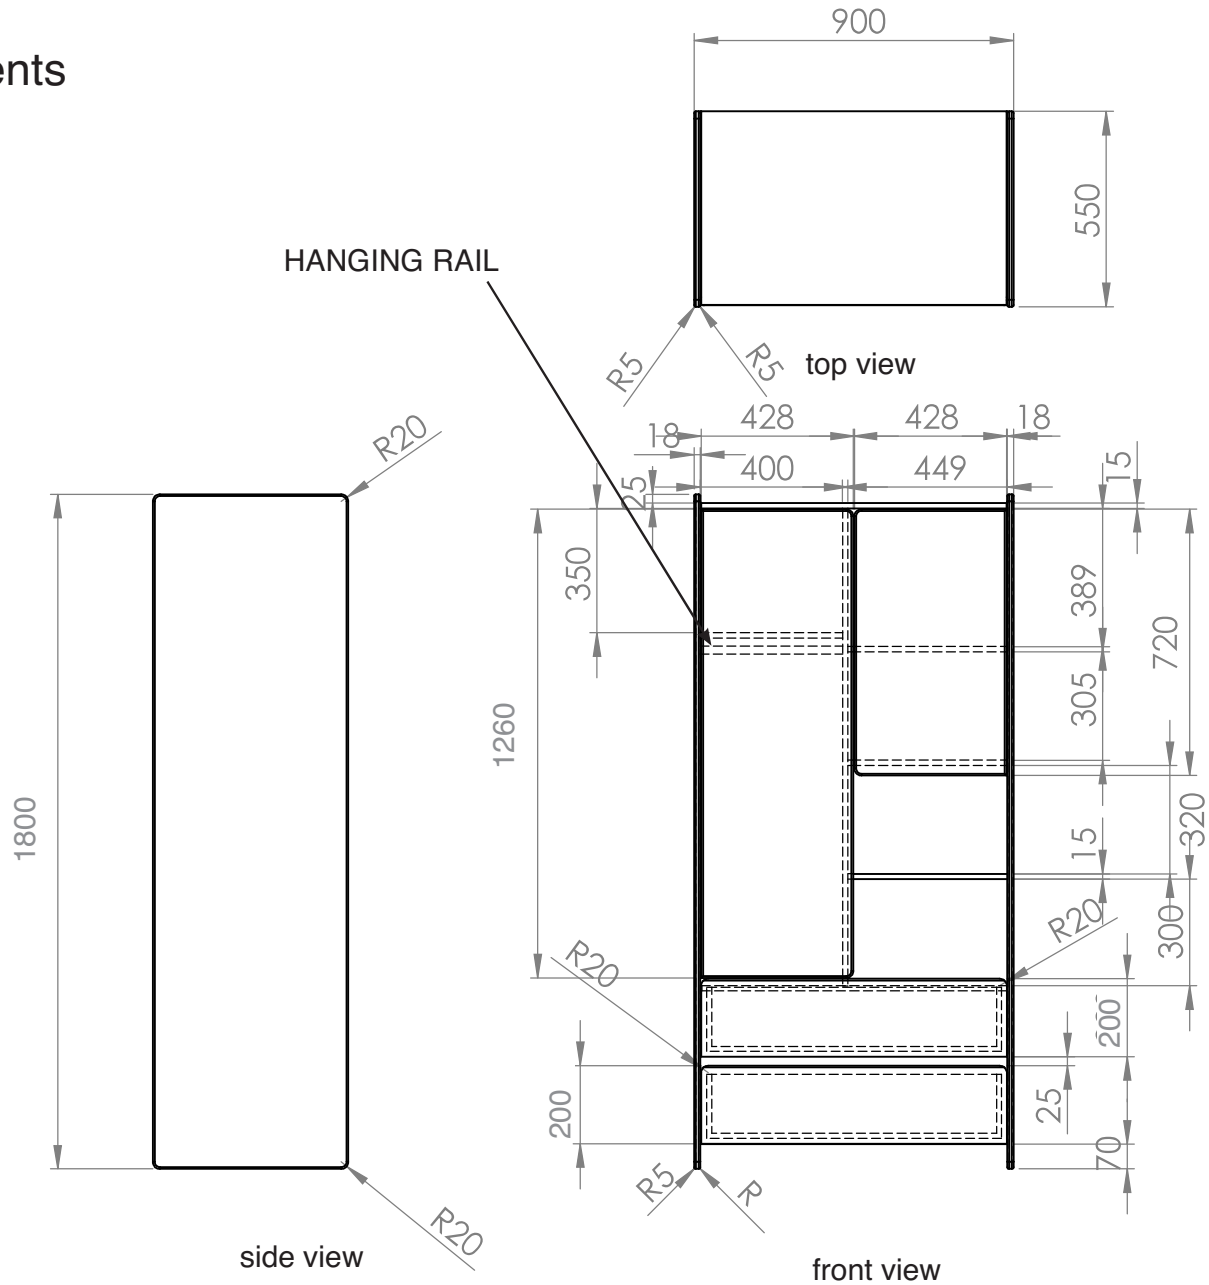

KIDDY wardrobe

SATIN WHITE

PINE WOOD
NATURAL

2 DOORS
2 DRAWERS
2 ALCOVES

WITH NATURAL
PINE WOOD SHELF

KIKL2214

COPYRIGHT © 2018 VIPACK, ALL RIGHTS RESERVED

All contents on this document are protected by copyright & patents. Except as specifically permitted herein, no portion of the information on this document may be reproduced in any form, or by any means, without prior written permission from Vipack bvba. No parts of the designs and the products can be copied or transmitted. Product and drawings under Patent and Copyright

KIDDY wardrobe - measurements

DRAWERS : METAL SLIDES
DOORS : METAL HINGES

All contents on this document are protected by copyright & patents. Except as specifically permitted herein, no portion of the information on this document may be reproduced in any form, or by any means, without prior written permission from Vipack bvba. No parts of the designs and the products can be copied or transmitted. Product and drawings under Patent and Copyright

KIDDY desk with top cabinet

SOLIDE PINE WOOD
+ MDF

SAME FINISH AS KIDDY RANGE

3 ALCOVES / 2 DRAWERS

W110 x D60 x H90cm
(with top cabinet W108 x D20 x H15cm)

KIBU1214

COPYRIGHT © 2018 VIPACK, ALL RIGHTS RESERVED