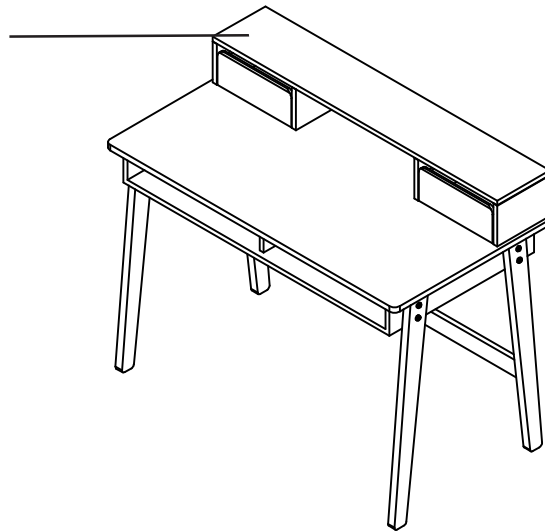

KIDDY desk with top cabinet - measurements

top cabinet fixed on the desk - drilling in the top panel

glue some soft ribbon under the 2 small drawers, so they glide better on the top panel of the desk.

exemple :