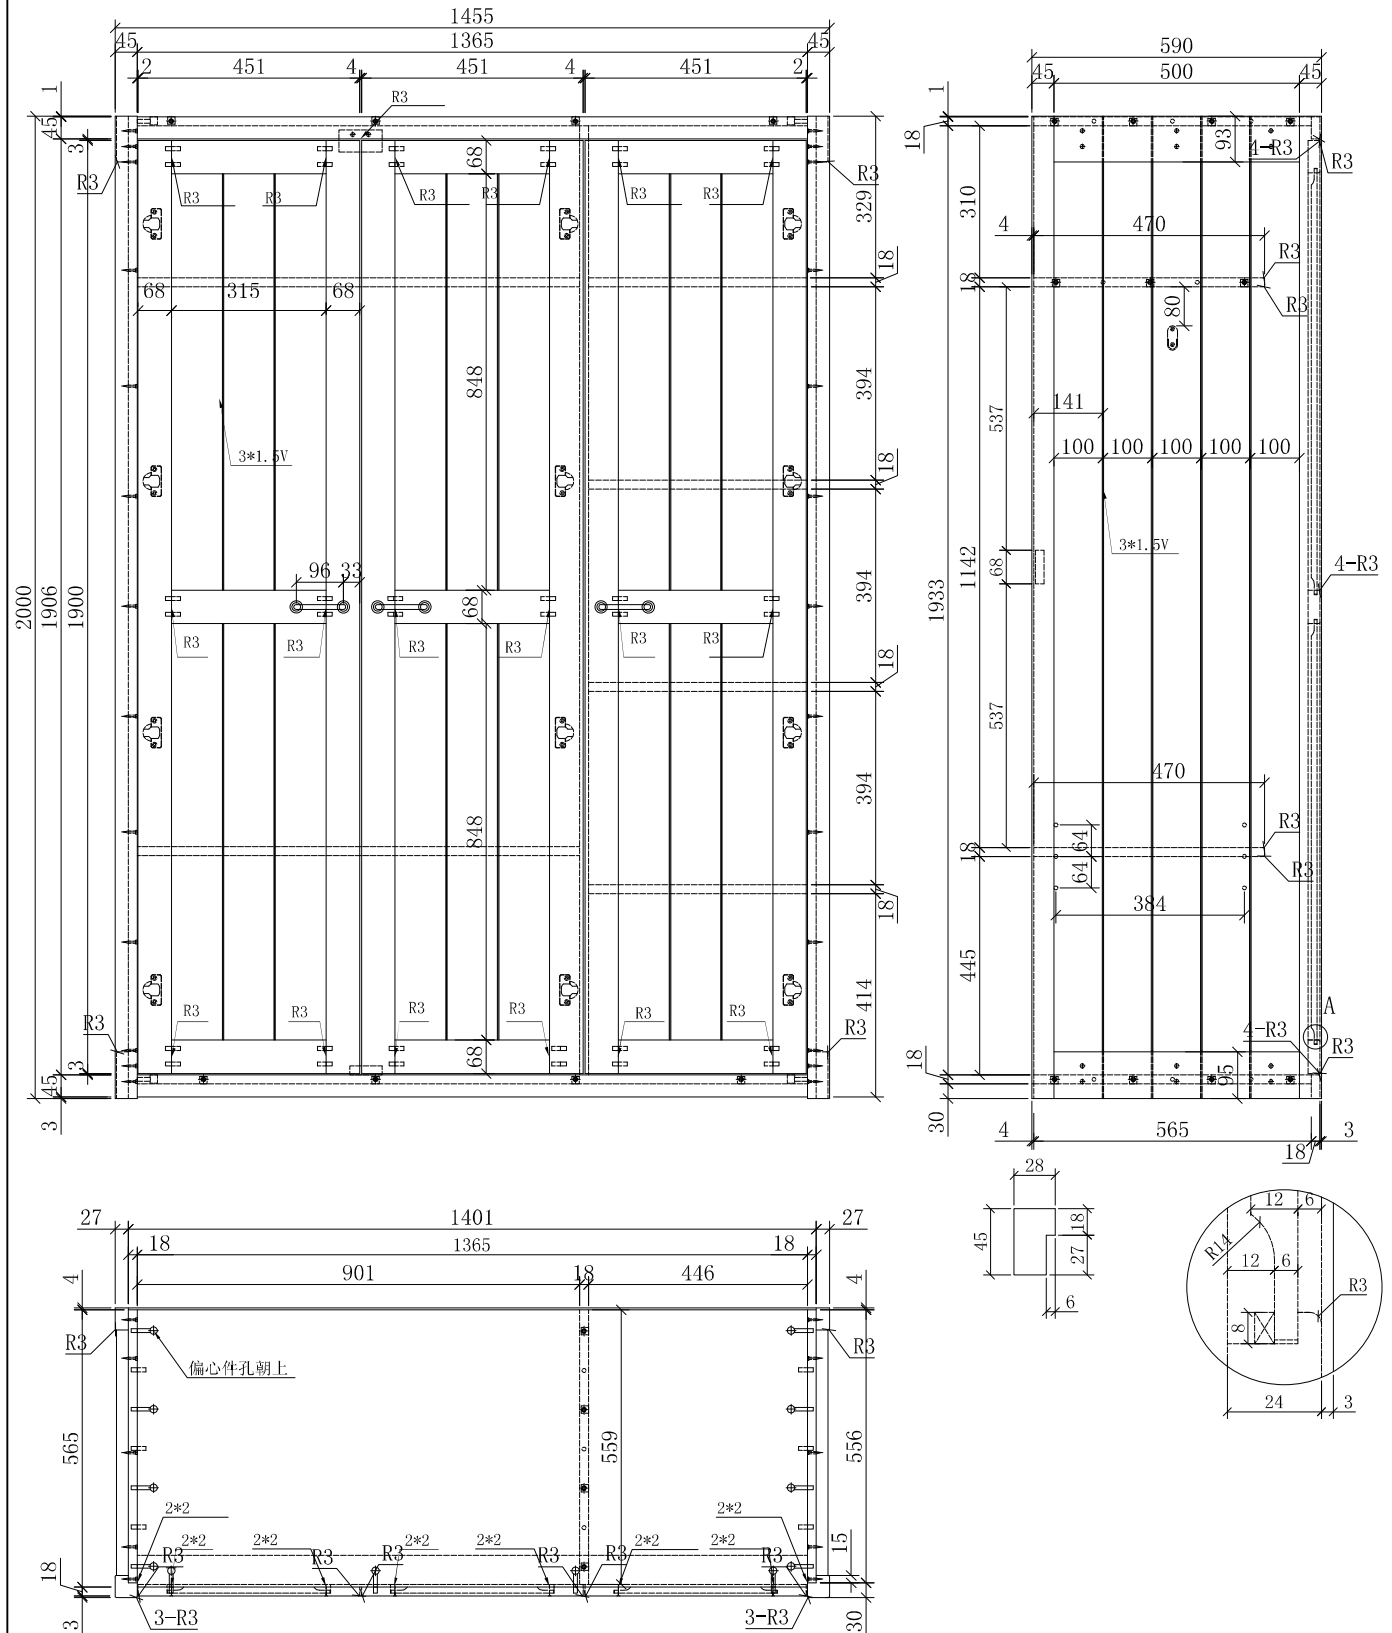

LEKL1314

All contents on this document are protected by copyright & patents. Except as specifically permitted herein, no portion of the information on this document may be reproduced in any form, or by any means, without prior written permission from Vipack bvba. No parts of the designs and the products can be copied or transmitted. Product and drawings under Patent and Copyright

VIPACK
FURNITURE

Deken Debostraat 70a B-8791 Beveren-Leie

COPYRIGHT© 2018 VIPACK, ALL RIGHTS RESERVED