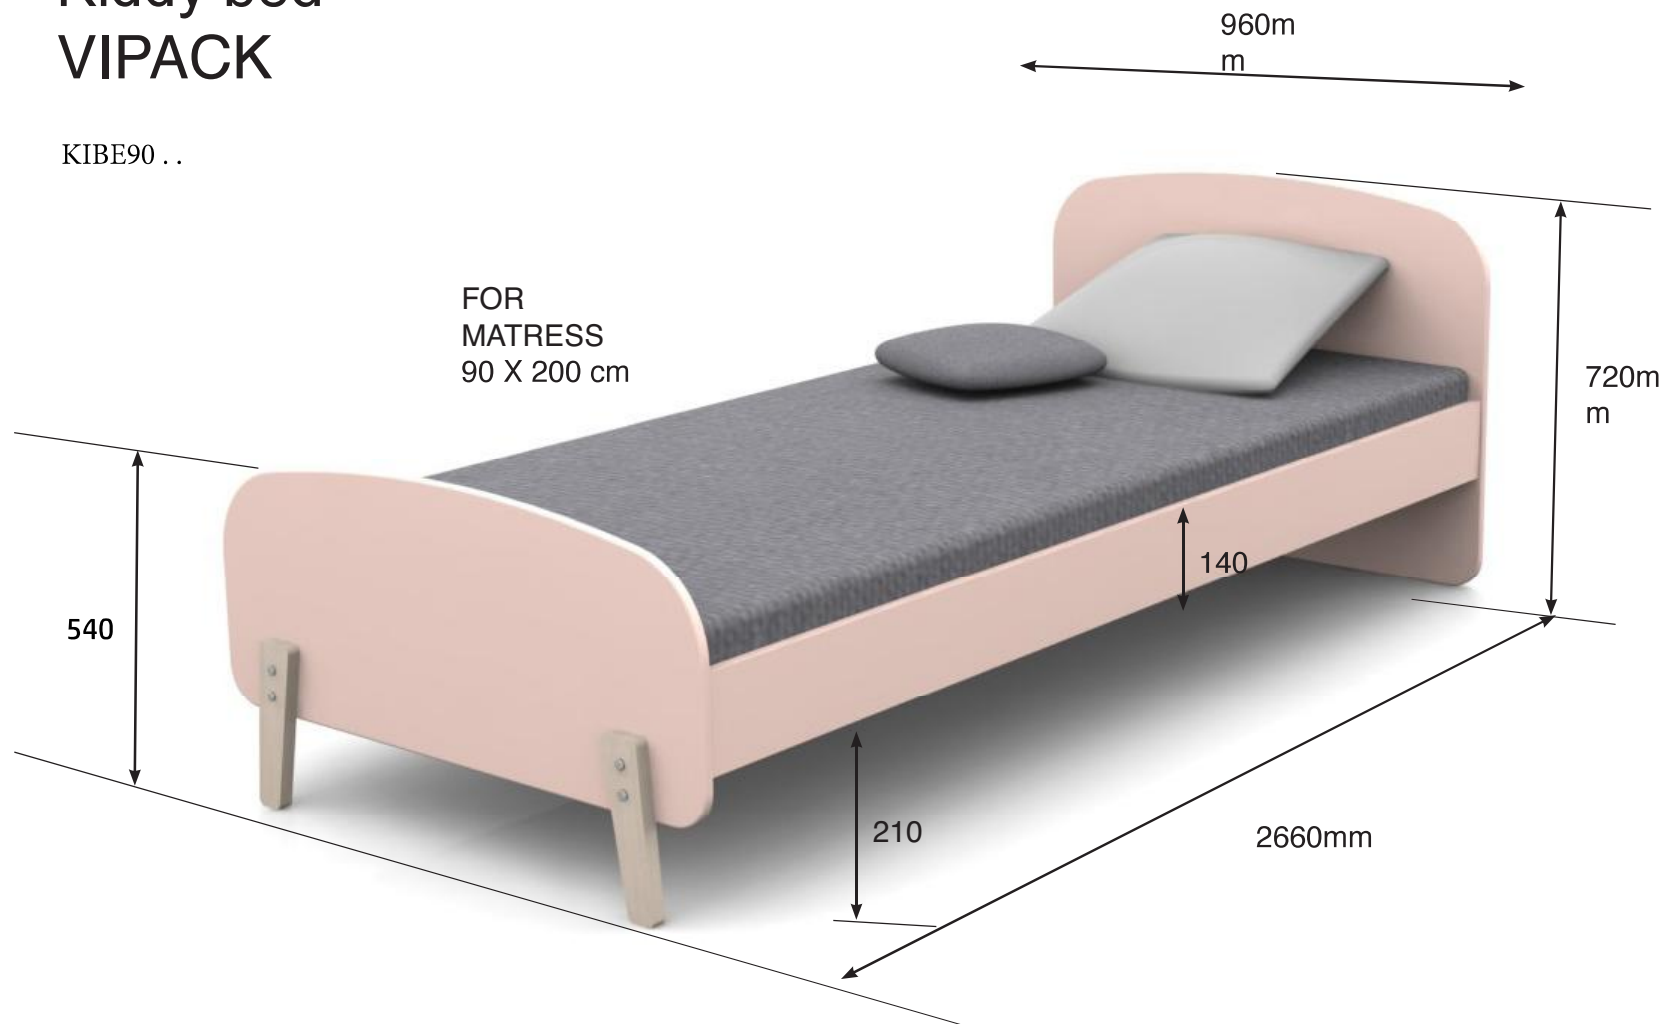

# Kiddy bed VIPACK

KIBE90 ..

# Kiddy bedside table VIPACK

1 DOOR

KINA12..

COPYRIGHT © 2018 VIPACK, ALL RIGHTS RESERVED

All contents on this document are protected by copyright & patents. Except as specifically permitted herein, no portion of the information on this document may be reproduced in any form, or by any means, without prior written permission from Vipack bvba. No parts of the designs and the products can be copied or transmitted. Product and drawings under Patent and Copyright

# KIDDY chest of 3 drawers

SATIN WHITE

1 ALCOVE  
3 DRAWERS

DRAWERS : METAL BALL BEARING SLIDES

# KIDDY changing table - measurements

top view

side view

front view