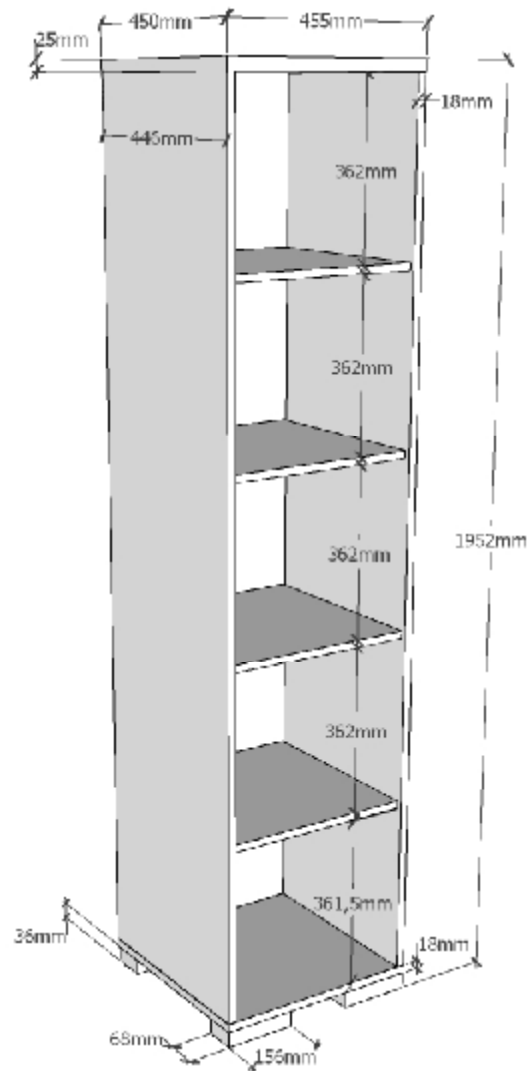

L:1400mm H:750mm D:650mm

LONDEN DESK : LDBU14..

L:455mm H:1952mm D:450mm

LONDEN BOOKCASE : LDBI14..